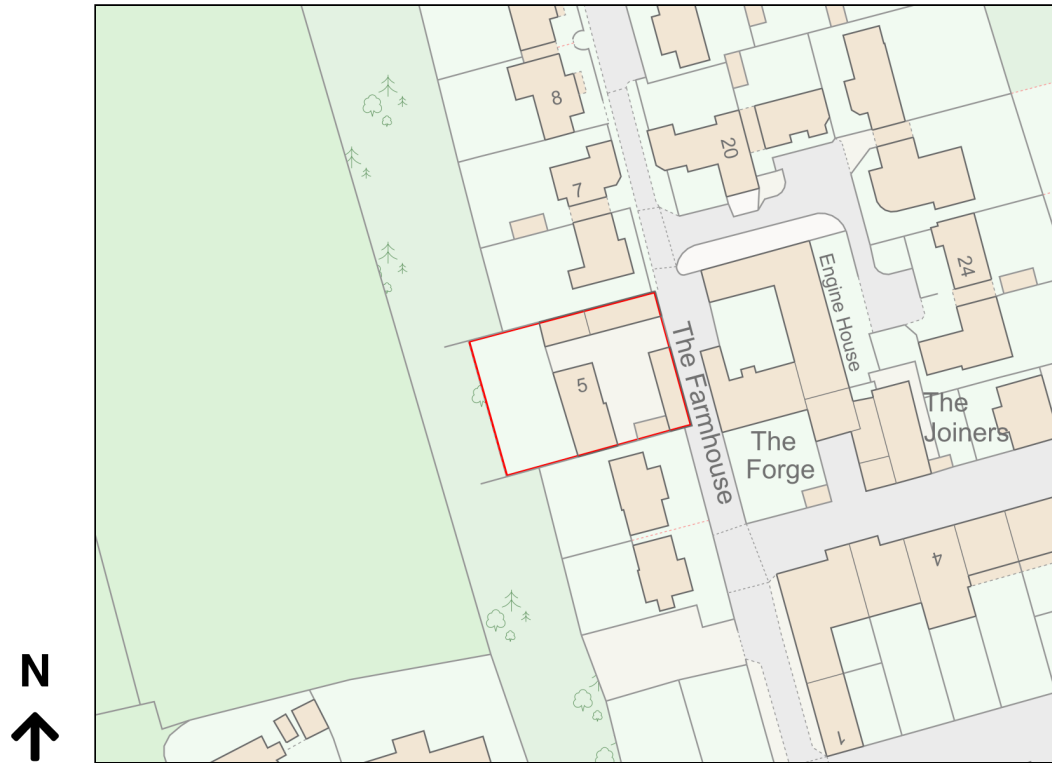

Location Plan

Site Address: 5, Old Home Farm, Rousdon, DT7 3YL

Date Produced: 18-Mar-2024

Scale: 1:1250 @A4

Planning Portal Reference: PP-12901260v1