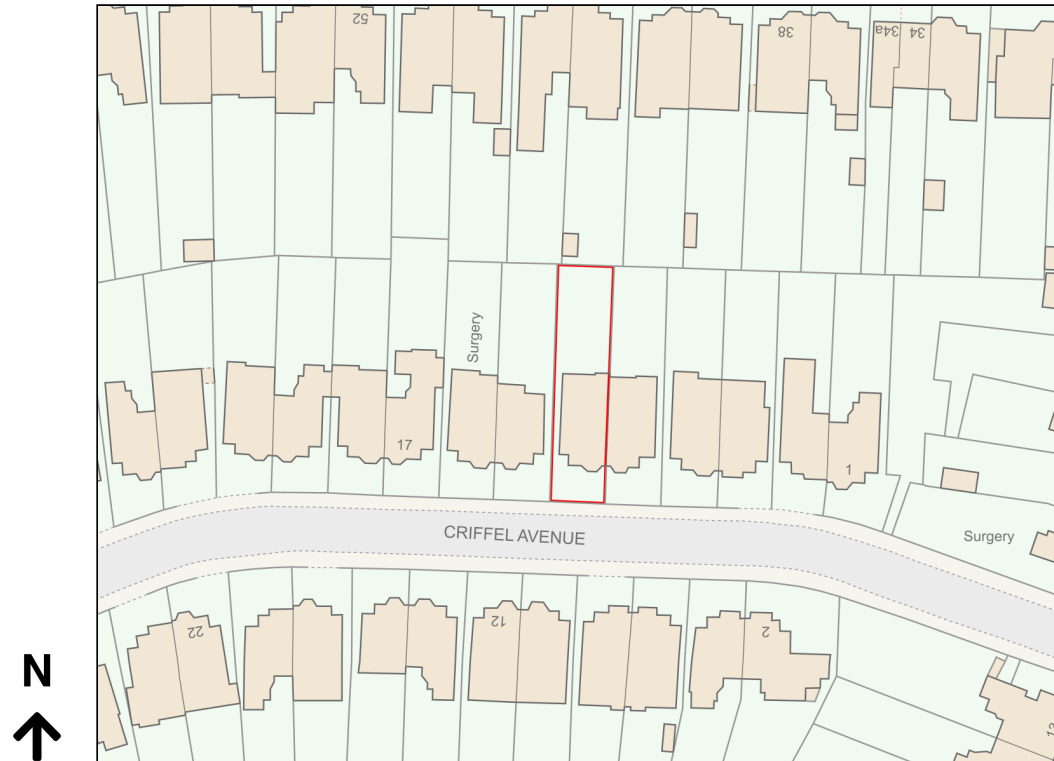

Location Plan

Site Address: 11, Criffel Avenue, London, SW2 4AY

Date Produced: 29-Feb-2024

Scale: 1:1250 @A4

Planning Portal Reference: PP-12846926v1