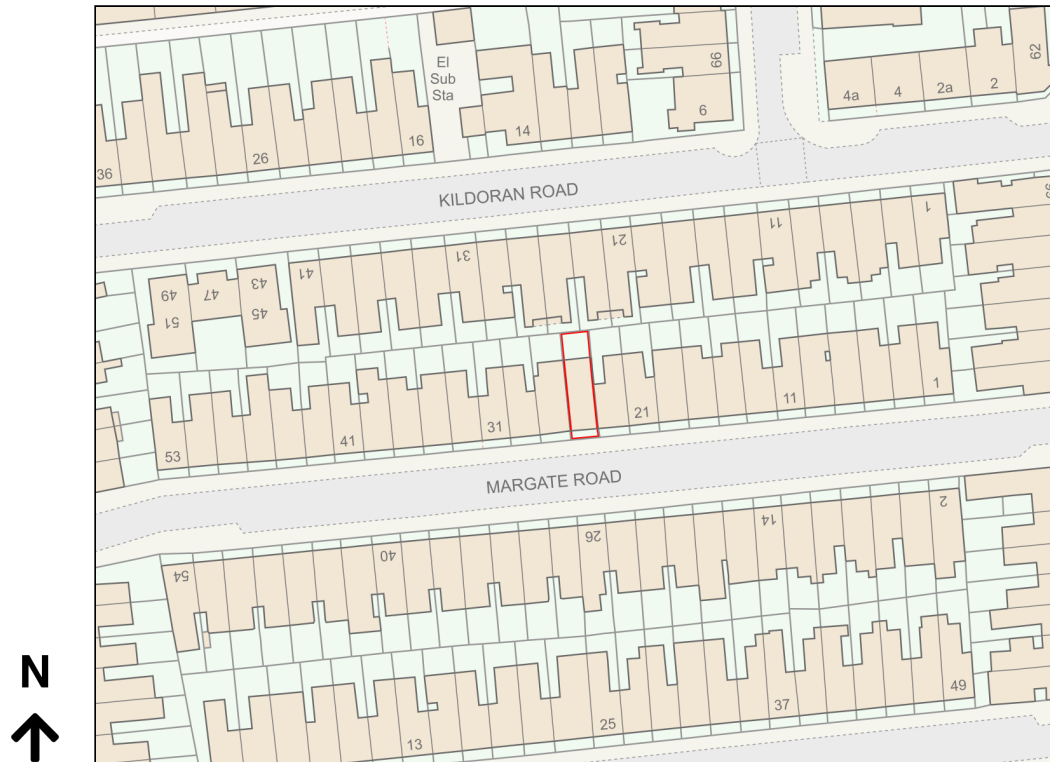

# Location Plan

Site Address: 25, Margate Road, London, SW2 5DU

Date Produced: 07-Mar-2024

Scale: 1:1250 @A4

Planning Portal Reference: PP-12842125v1