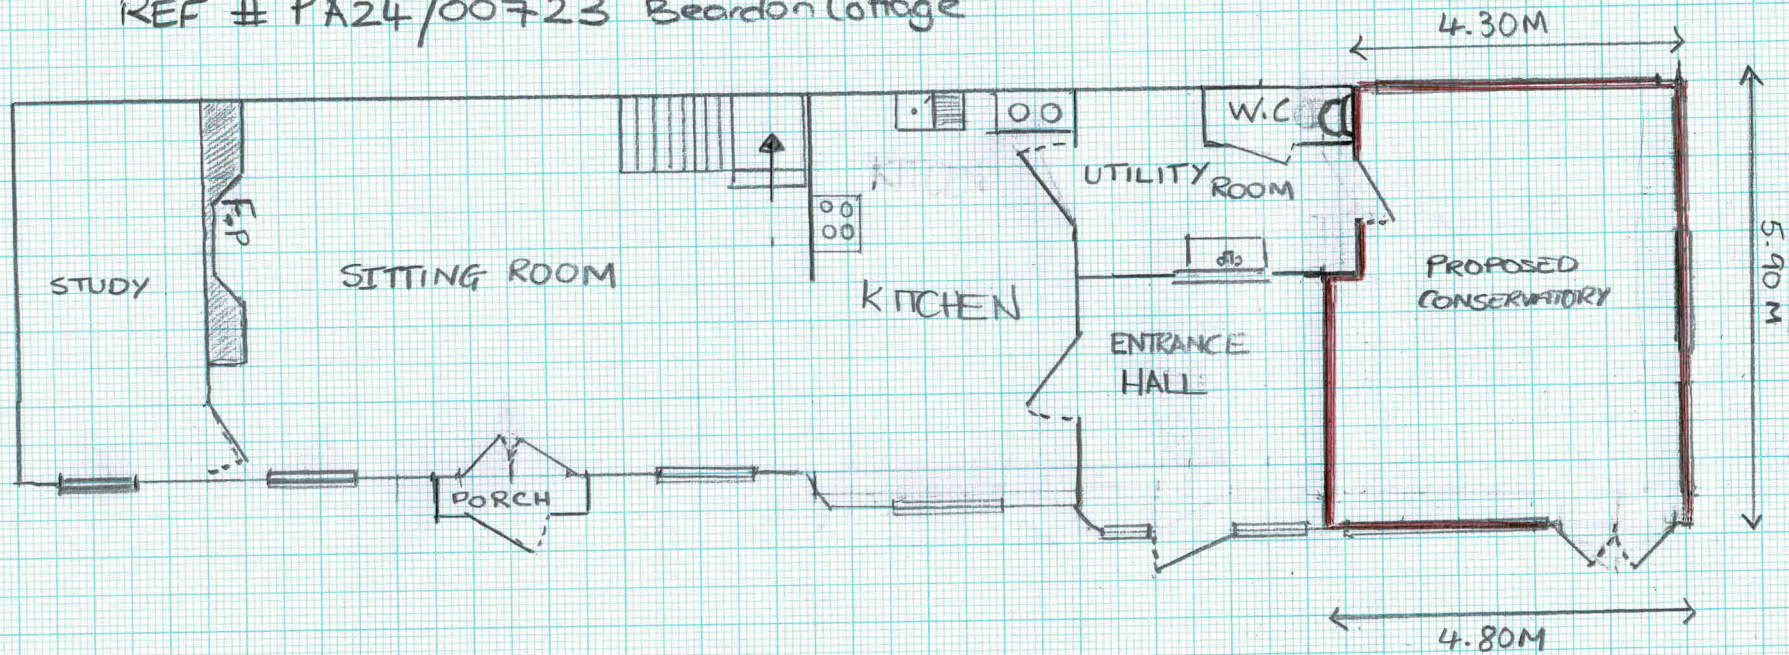

FLOOR PLAN OF HOUSE SHOWING PROPOSED CONSERVATORY outlined in RED

REF # PA24/00723 Beardon Cottage

SCALE BAR

1cm : 1m 1:100