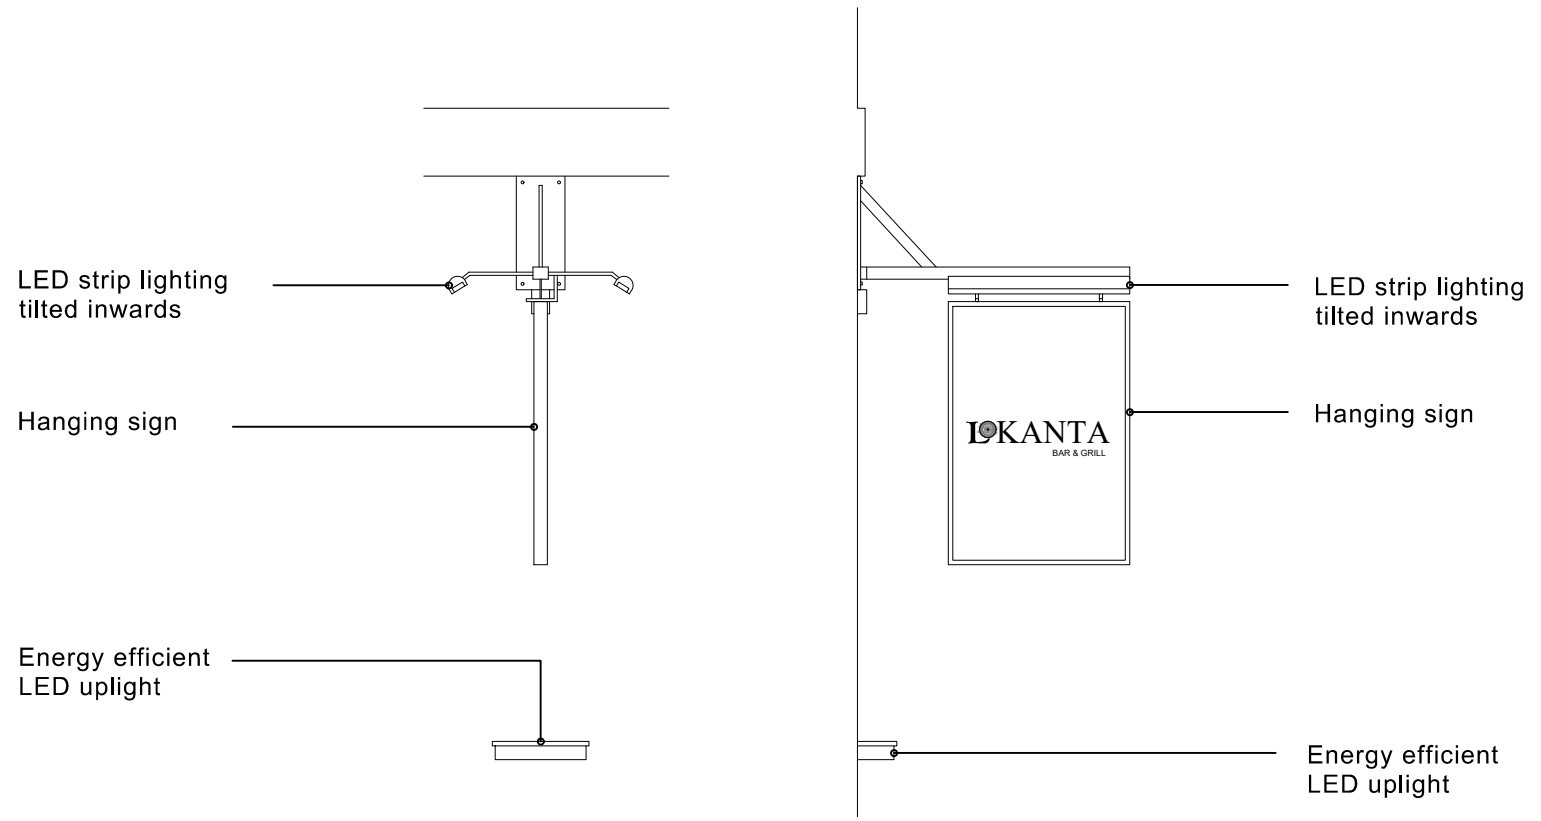

HANGING SIGN & UPLIGHTING SECTION

RUSSELL ASSOCIATES
A R C H I T E C T S
ARCHITECTURE : INTERIOR : PLANNING
UNIT 4, HOPYARD STUDIOS, 13 LOVIBOND LANE GREENWICH,
LONDON, SE10 9FY Tel: 0208 320 0990
Email : info@russellassociates.co.uk

SIGNAGE & LIGHTING
DETAIL SECTIONS
EXISTING

LOKANTA
11-13 Greenwich Church St
Greenwich
SE10 9BJ

PAGE SIZE : A3
SCALE : 1:25
DATE : 10/11/2021
DRAWN BY : CKM
CHECK BY : PR

Dwg. No.
1444-05