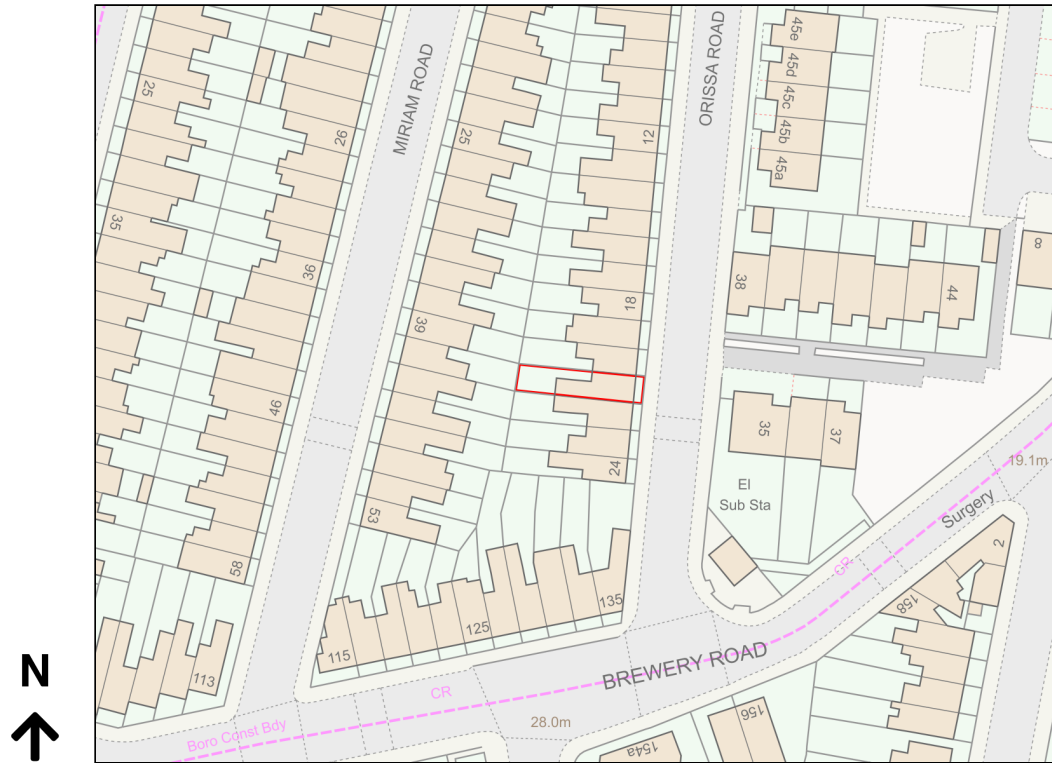

# Location Plan

Site Address: 21, Orissa Road, Plumstead, SE18 1RG

Date Produced: 10-Mar-2024

Scale: 1:1250 @A4

Planning Portal Reference: PP-12843108v1