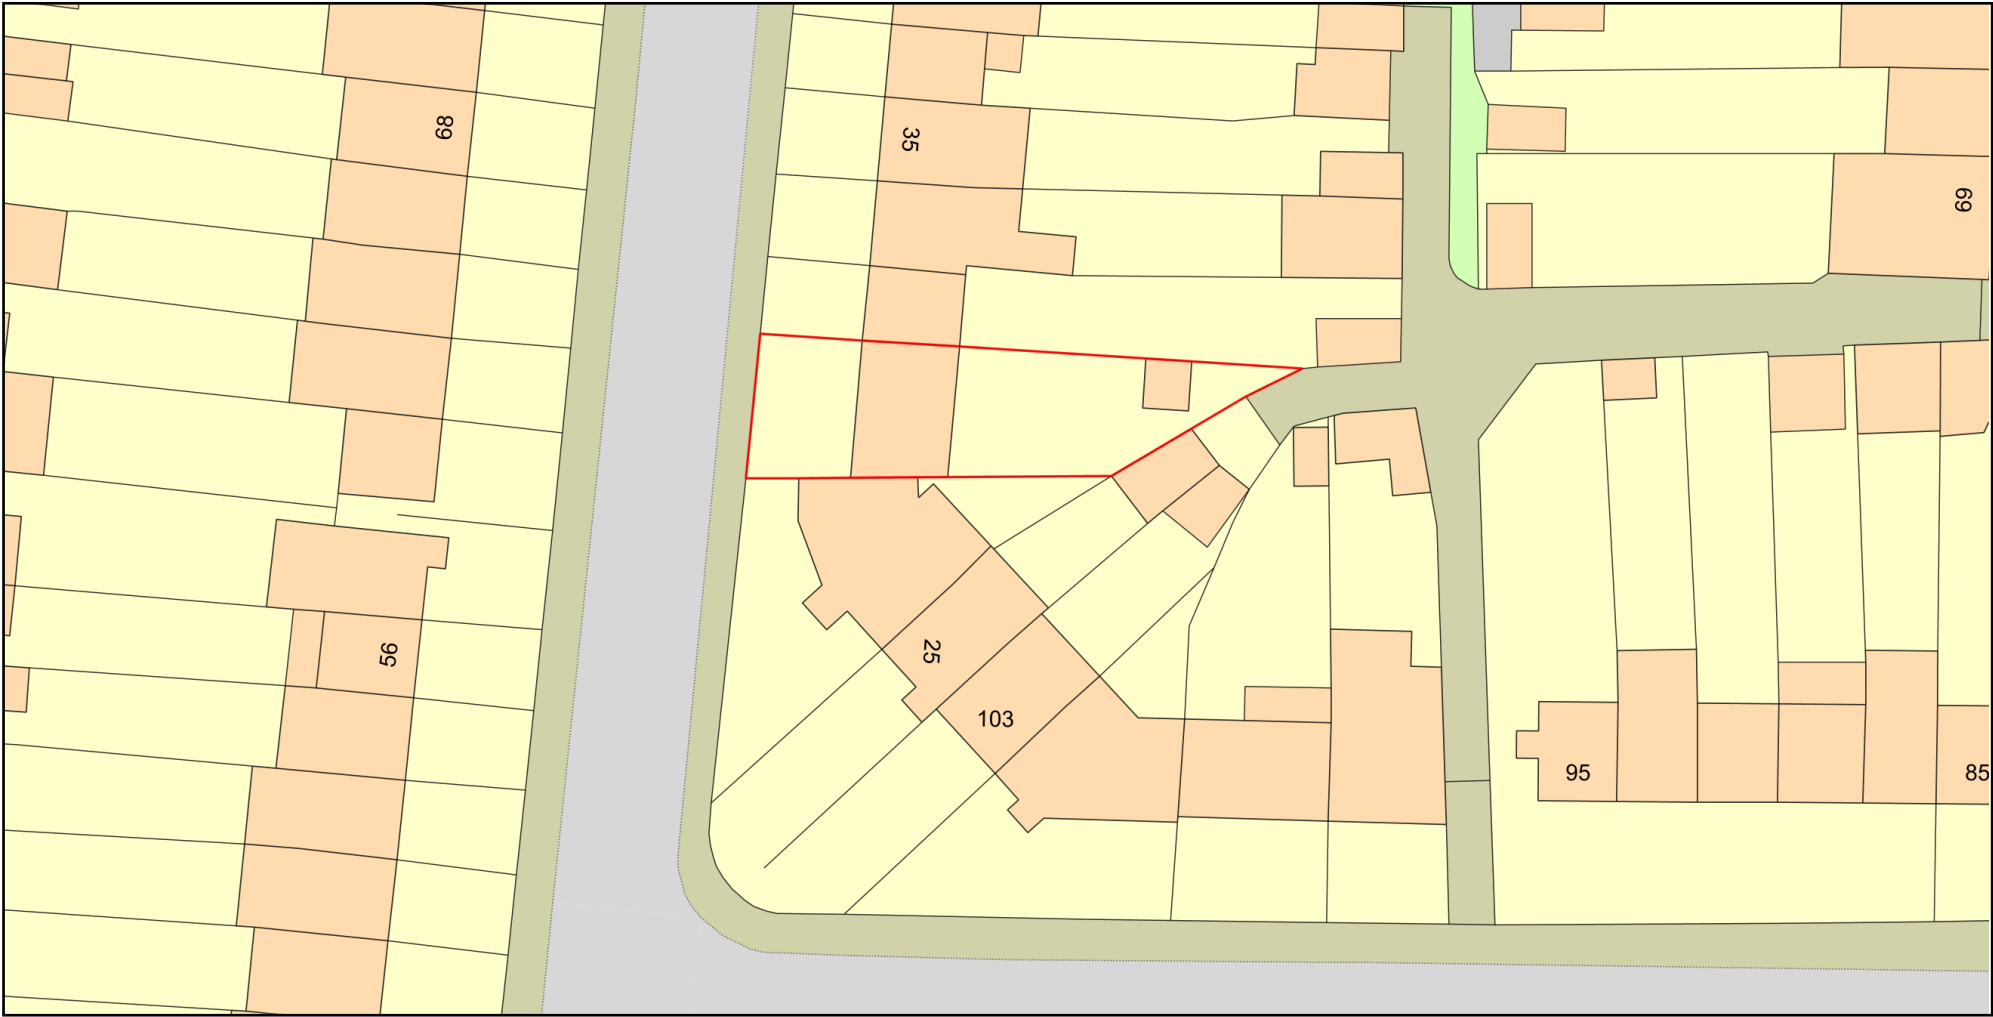

Location Plan

Plan Produced for: 29 Winnington Road EN3 5RJ

Date Produced: 14 Mar 2024

Plan Reference Number: TQRQM24074171453153

Scale: 1:500 @ A4