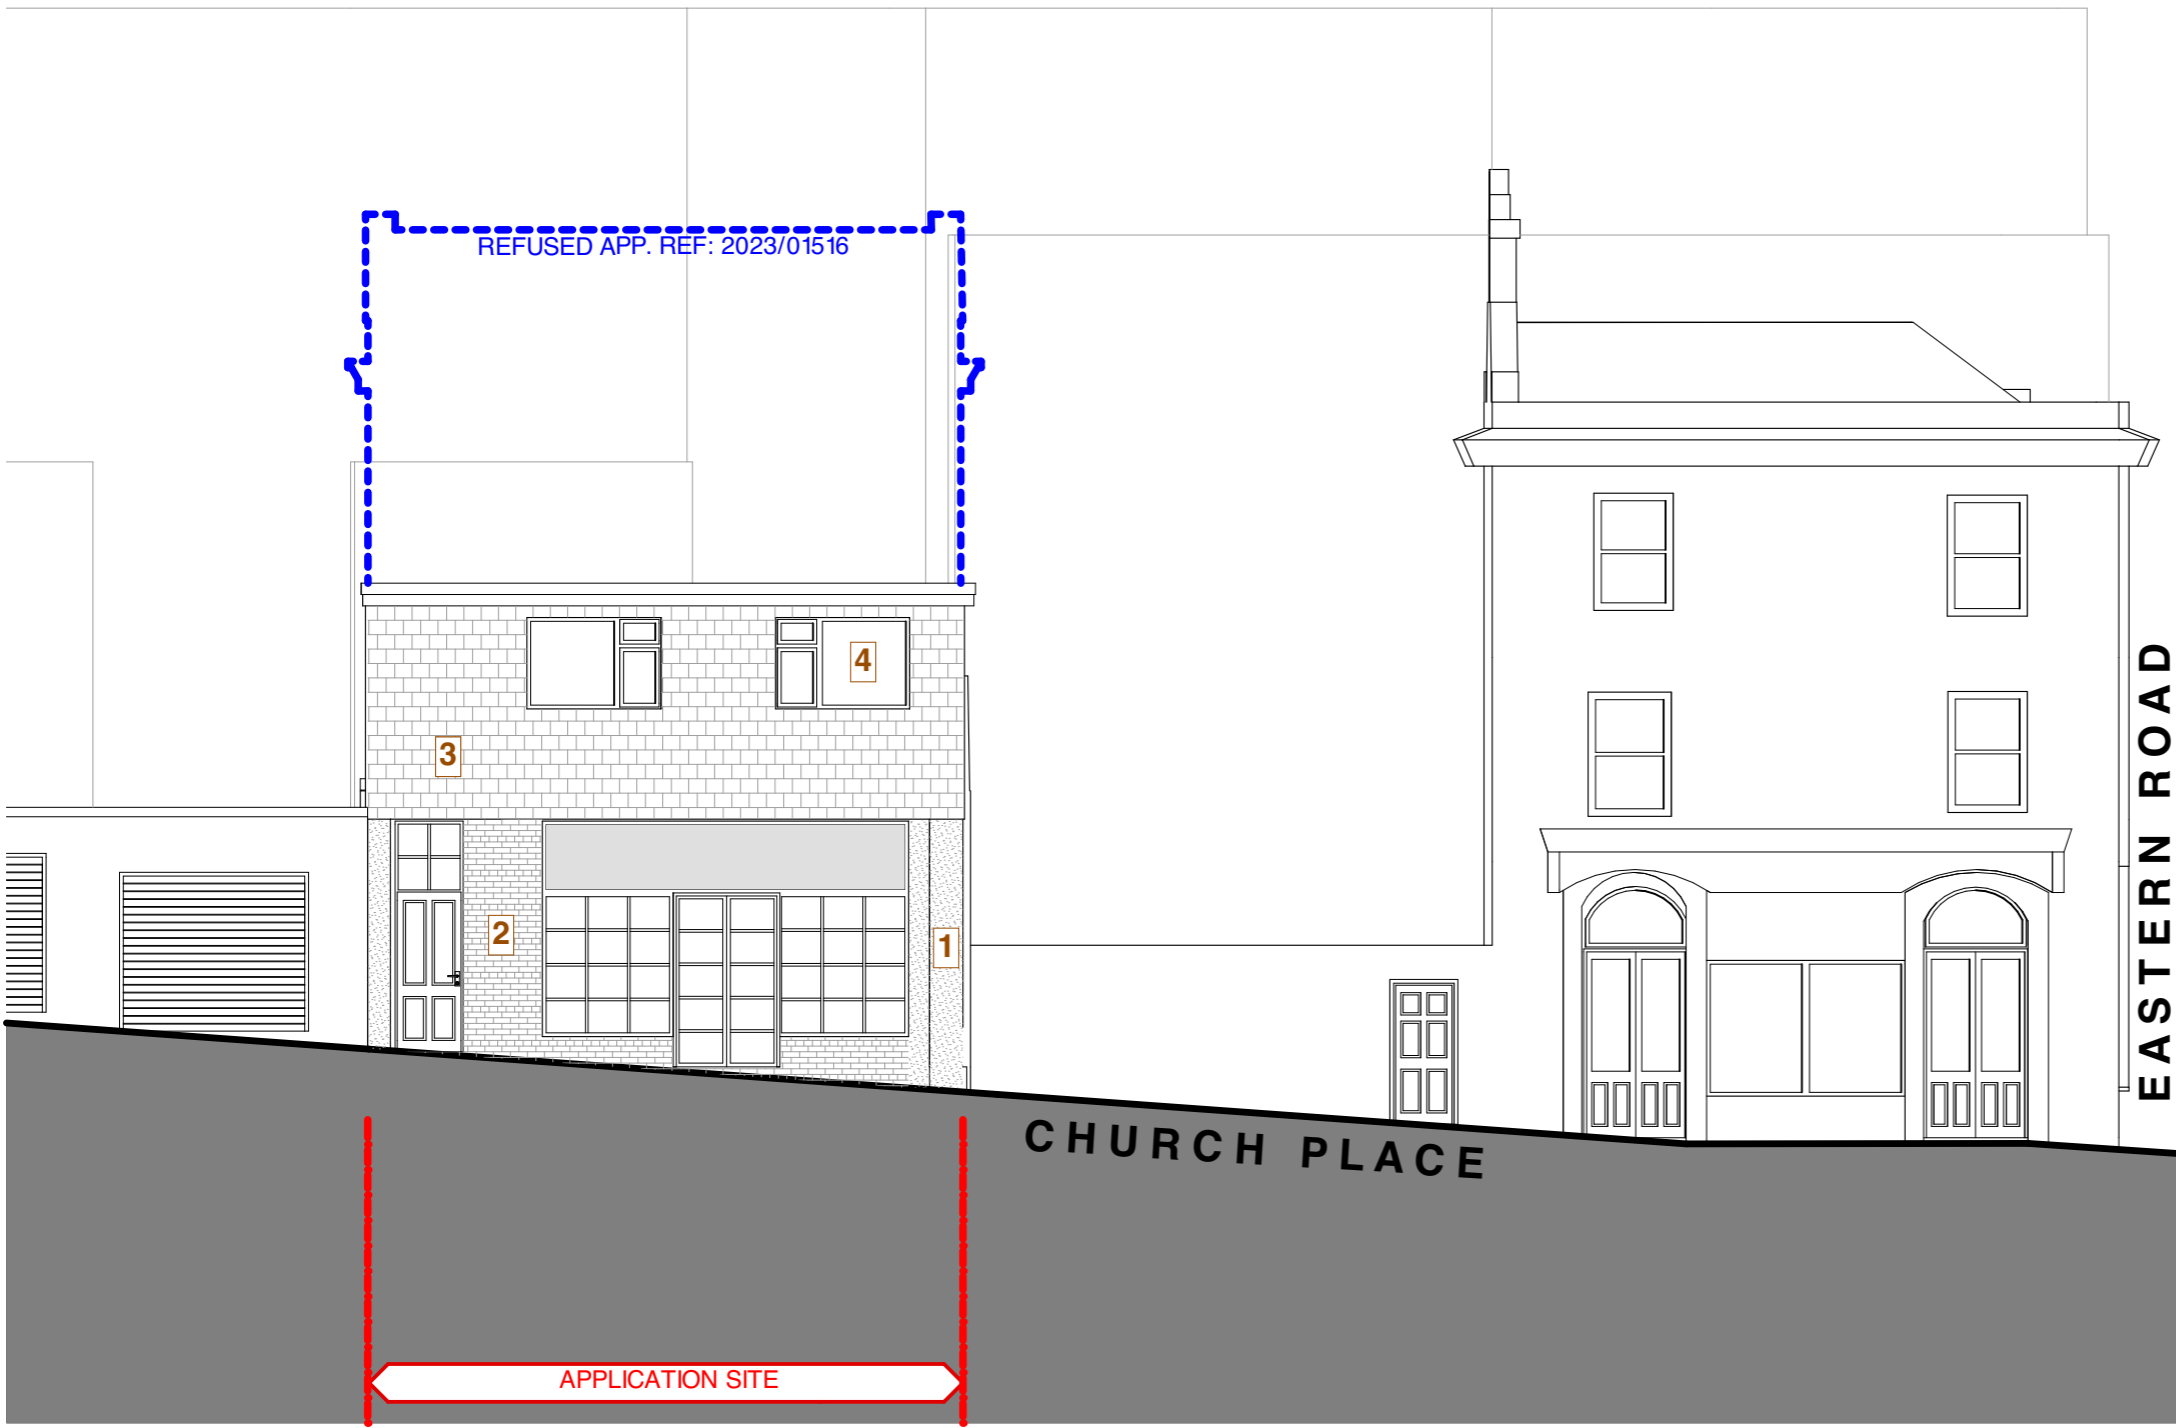

- 1 Render (painted white)
- 2 brick (painted)
- 3 Clay tile hanging (Red multi)
- 4 UPVC windows (white)
- 5 Render (unpainted/dirty)
- 6 Brick (orange)

REAR OF SUSSEX SQUARE (NOT SURVEYED)

WEST ELEVATION

1:100

EAST ELEVATION

1:100