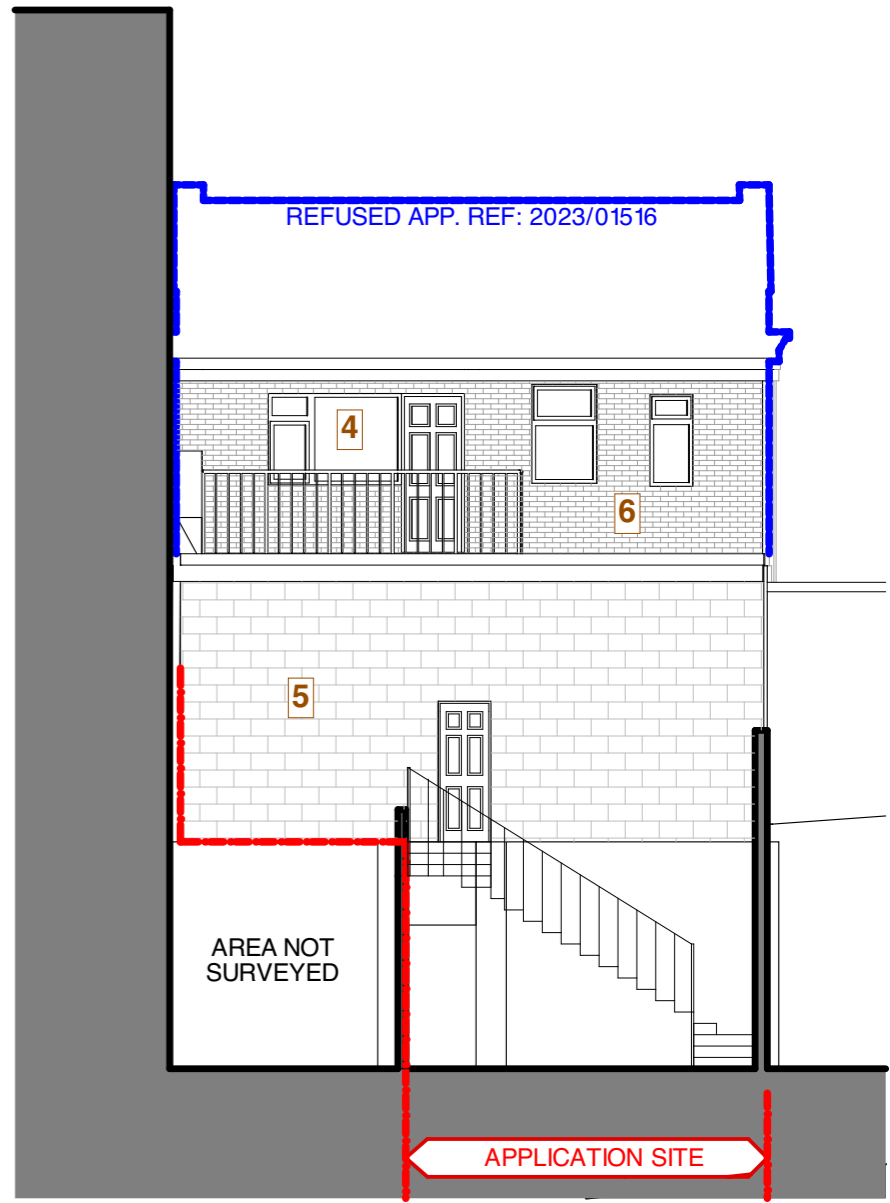

- 1 Render (painted white)
- 2 brick (painted)
- 3 Clay tile hanging (Red multi)
- 4 UPVC windows (white)
- 5 Render (unpainted/dirty)
- 6 Brick (orange)

REAR OF SUSSEX SQUARE (NOT SURVEYED)

WEST ELEVATION

1:100

EAST ELEVATION

1:100