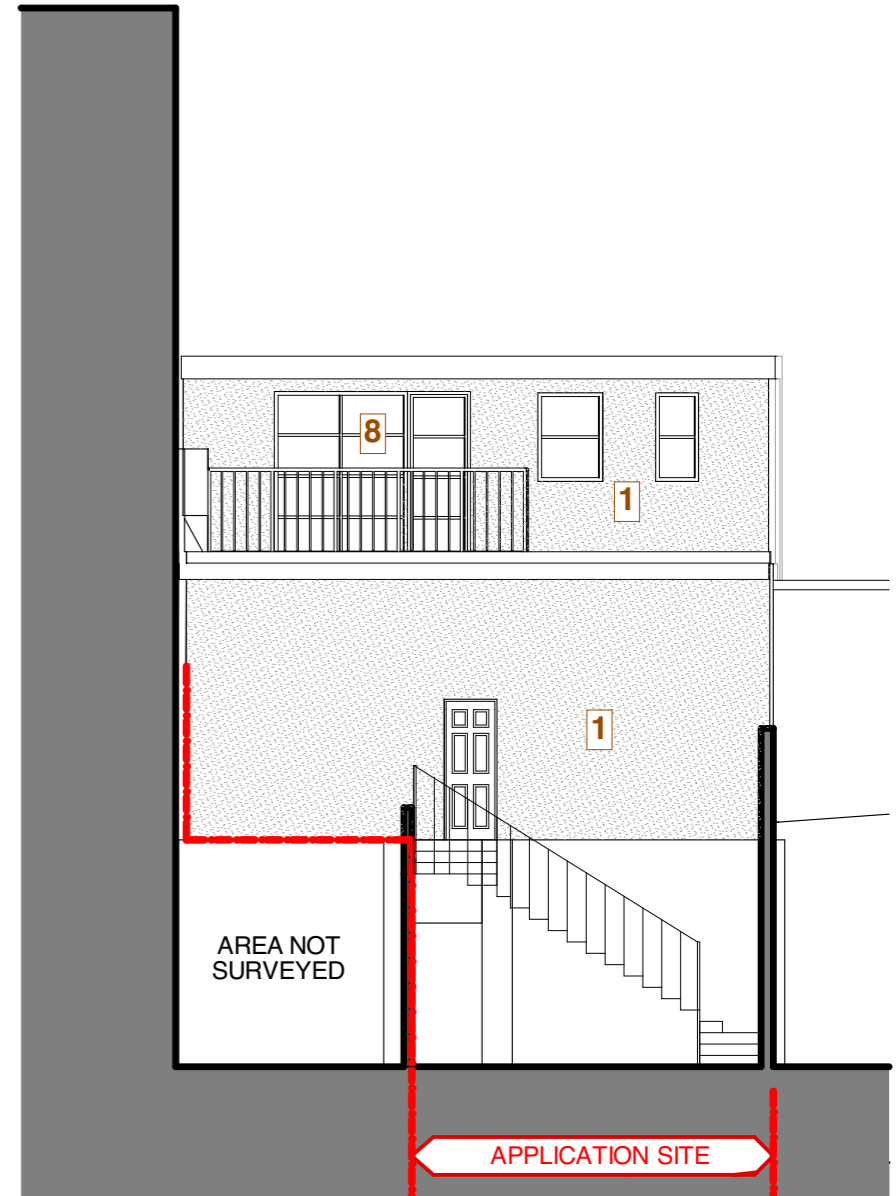

- 1** Render (painted white)
- 2** brick (painted)
- 3** Clay tile hanging (Red multi)
- 4** UPVC windows (white)
- 5** Render (unpainted/dirty)
- 6** Brick (orange)
- 7** Aluminium cladding (black)
- 8** Alum. windows/doors (black)

REAR OF SUSSEX SQUARE (NOT SURVEYED)

WEST ELEVATION

1:100

EASTERN ROAD

EAST ELEVATION

1:100