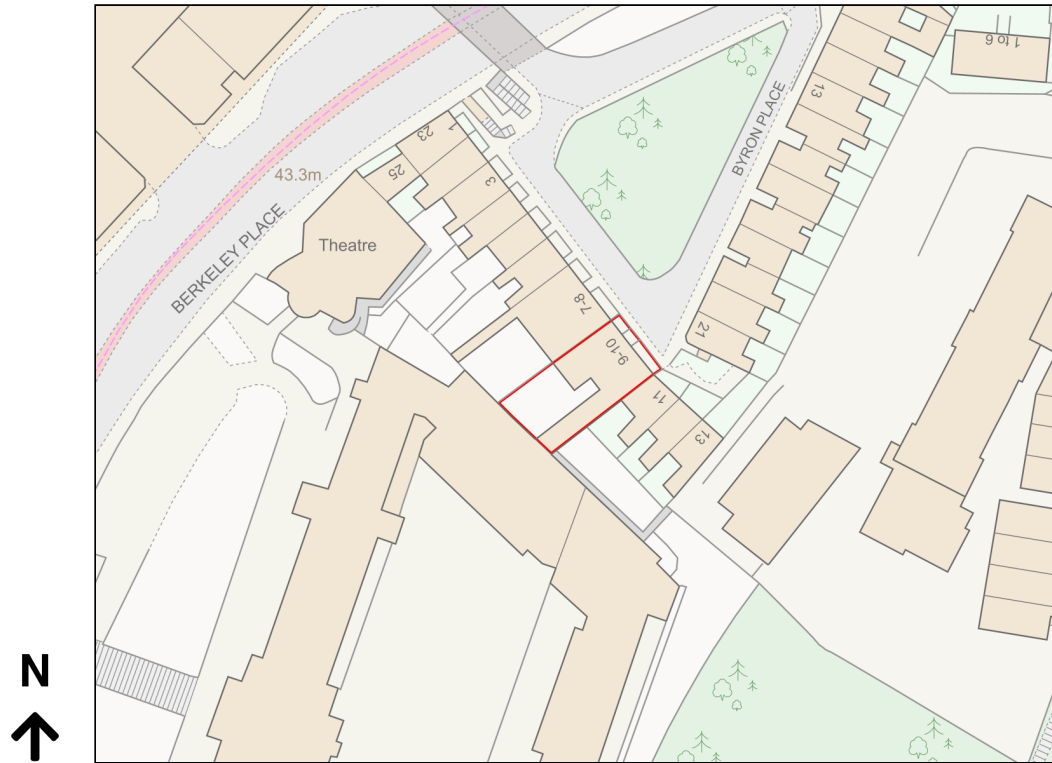

Location Plan

Site Address: 9-10, Upper Berkeley Place, Clifton, Bristol, BS8 1JS

Date Produced: 18-Mar-2024

Scale: 1:1250 @A4

Planning Portal Reference: PP-12827849v1