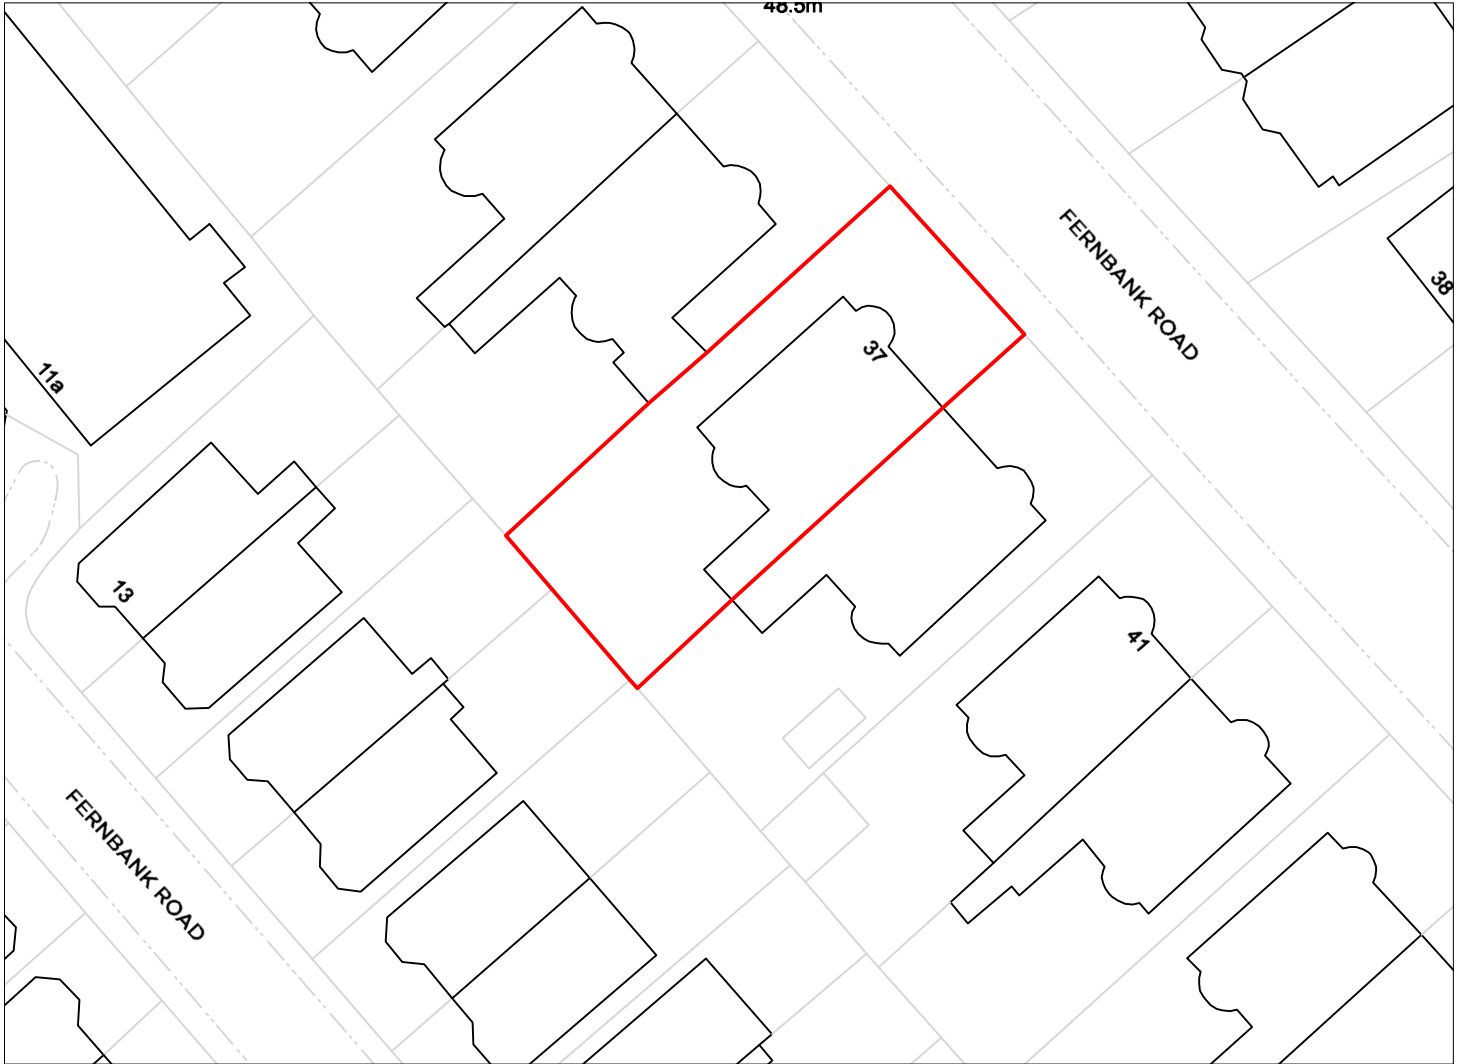

LOCATION PLAN

Scale @ 1:1250

SITE LAYOUT PLAN

Scale @ 1:500

Ordnance Survey (c) Crown Copyright 2022

rev - 12.03.24 -

Moon Design
106 Whiteladies Road
Clifton
Bristol
BS8 2QW
www.designbymoon.co.uk

project
**Single storey rear extension &
other minor alterations at:
37 Fernbank Road, Redland
Bristol
BS6 6PX**

date
MAR 2024

scale
varies @ A4

drawing title
**LOCATION PLAN &
SITE LAYOUT PLAN**

job / drawing no.
37FBR.P01/-

drawn ID

checked TN