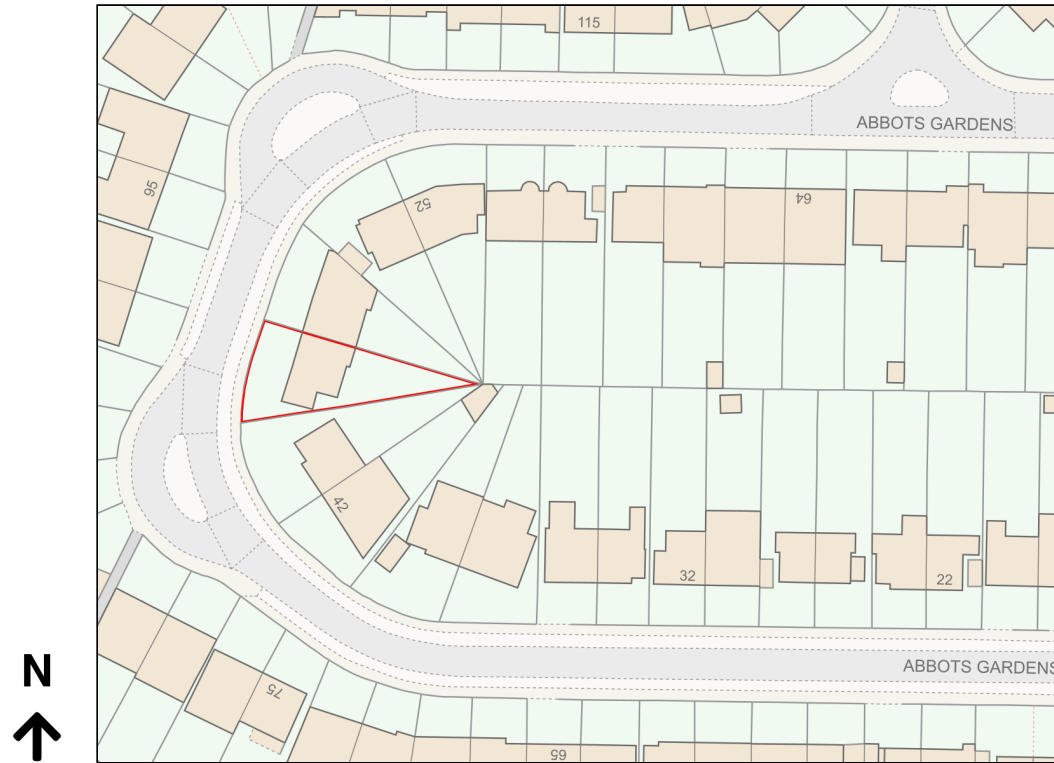

# Location Plan

Site Address: 46, Abbots Gardens, East Finchley, London, N2 0JH

Date Produced: 21-Mar-2024

Scale: 1:1250 @A4

Planning Portal Reference: PP-12913160v1