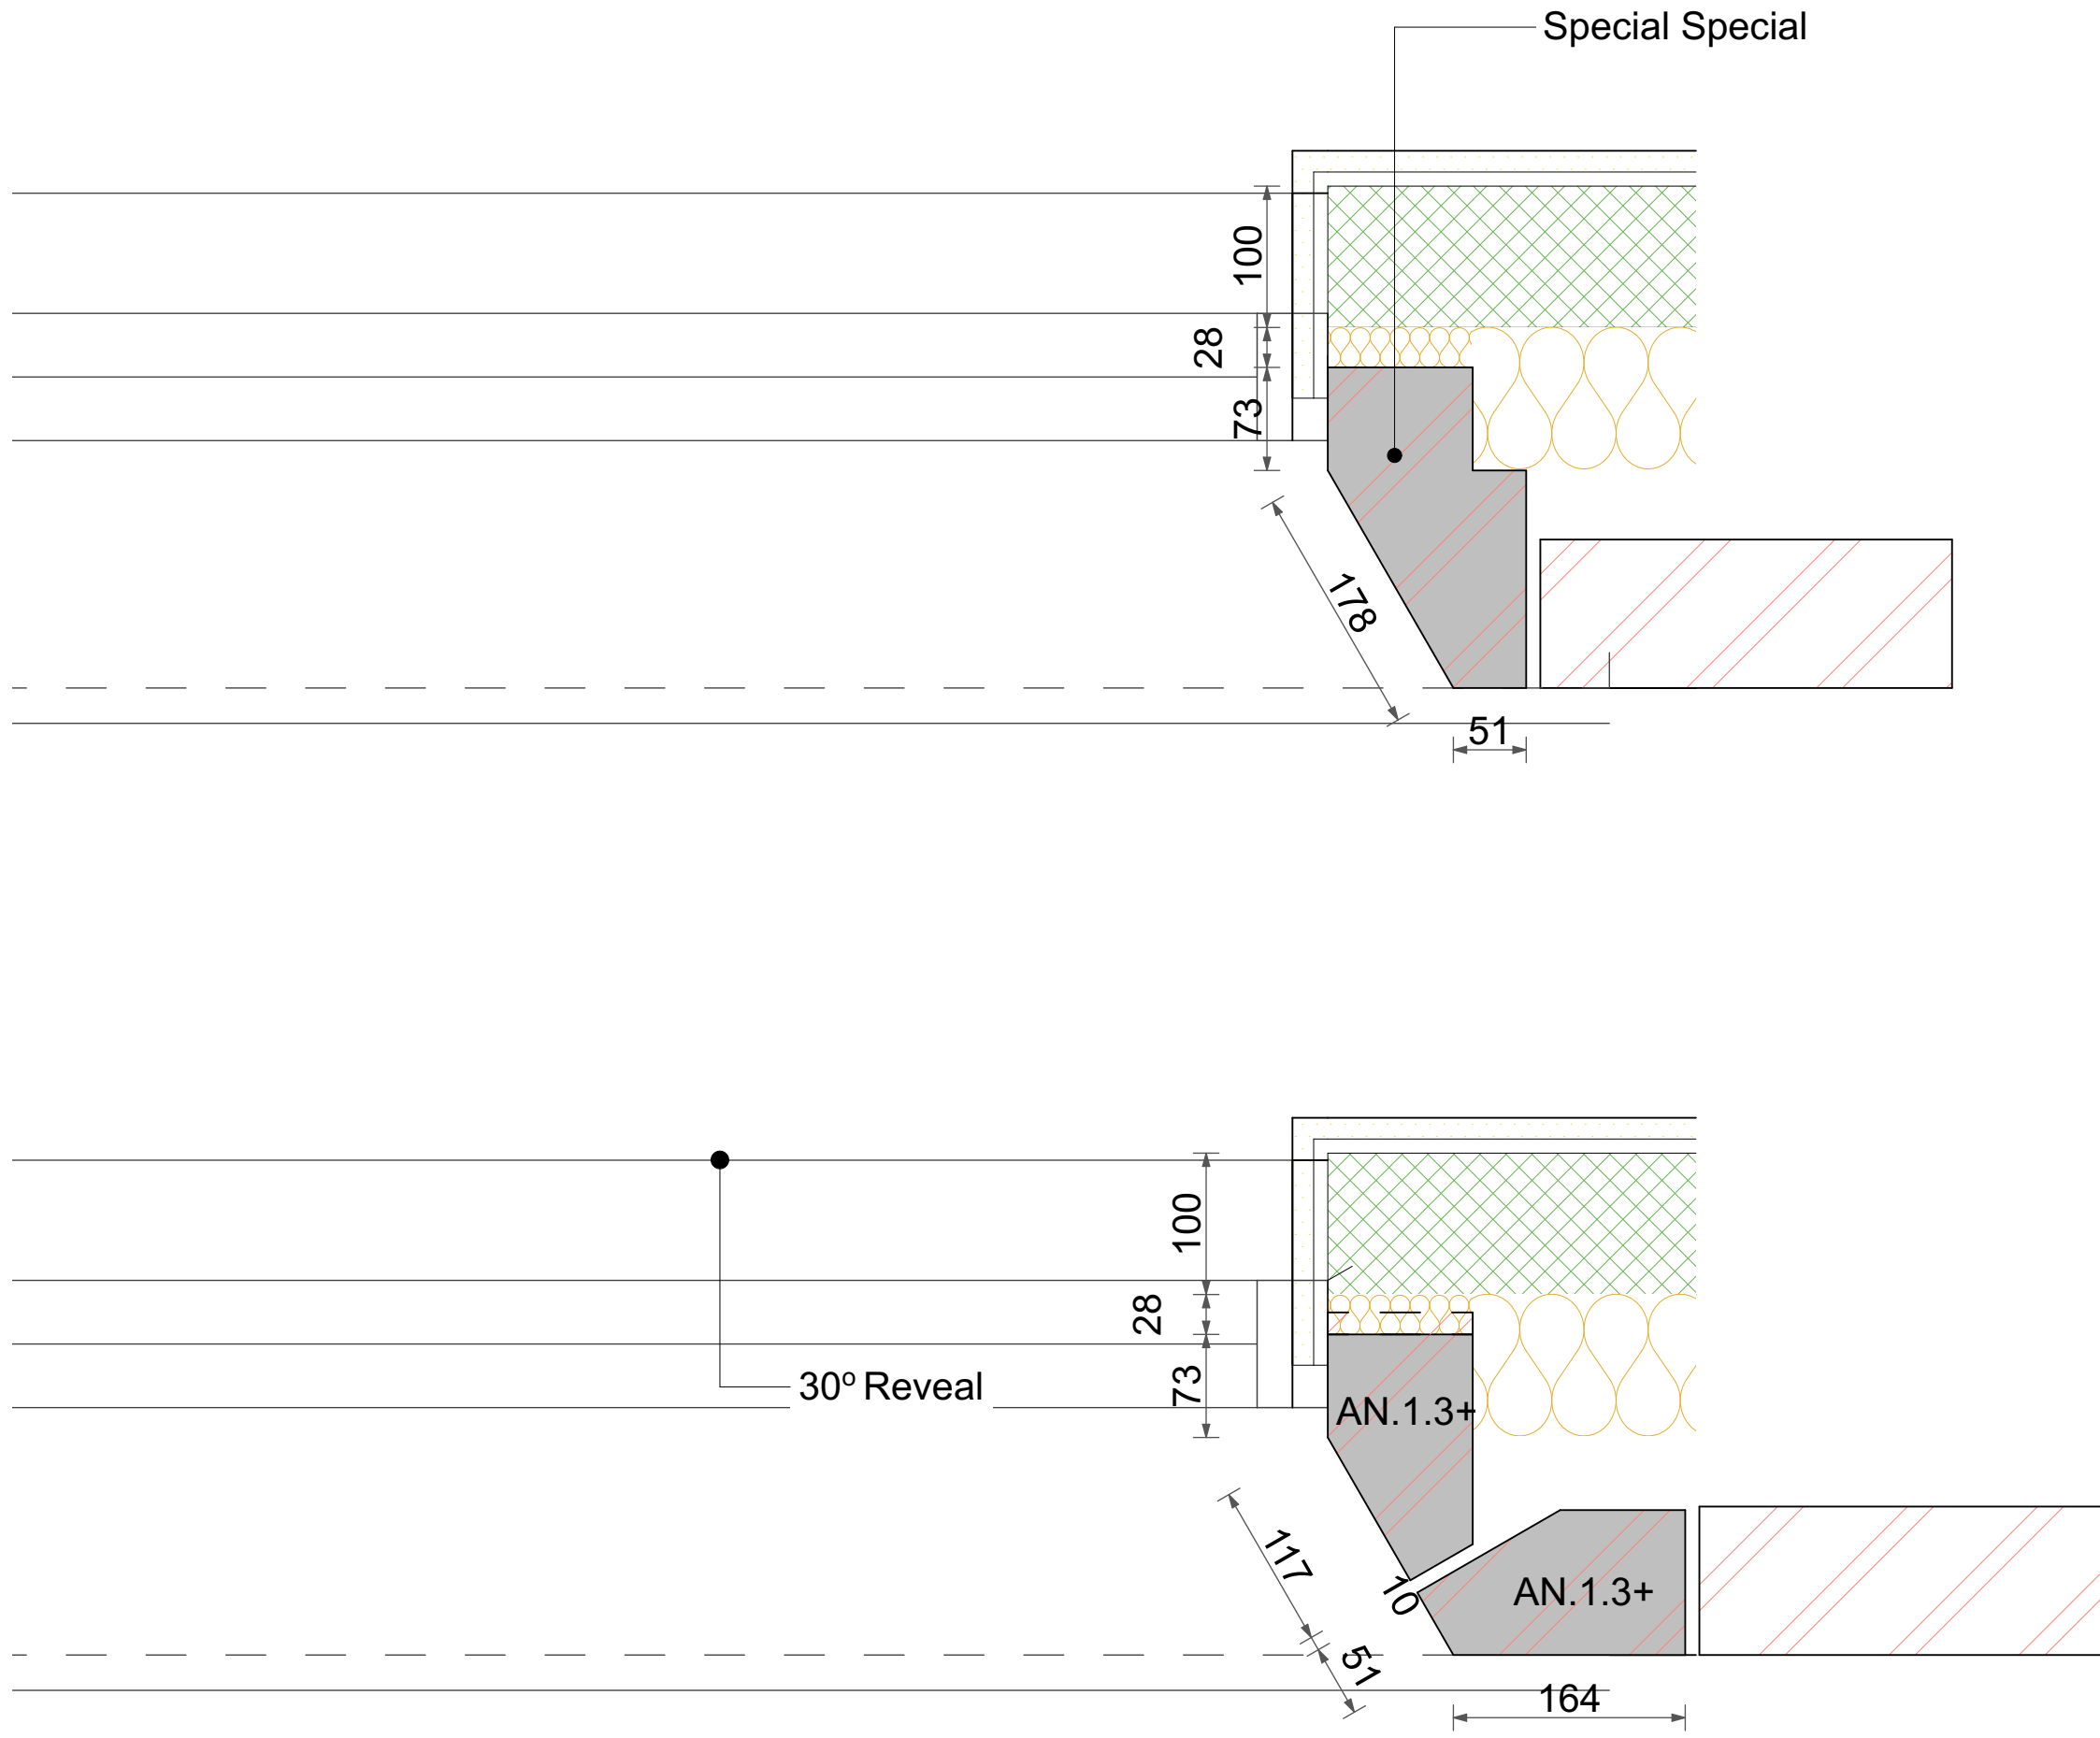

Ibstock Funton Old Chelsea Yellow Stock Brick -
Angles to be produced by cut and bond method

PLAN

WINDOW & DOOR - BRICK REVEALS

1:5