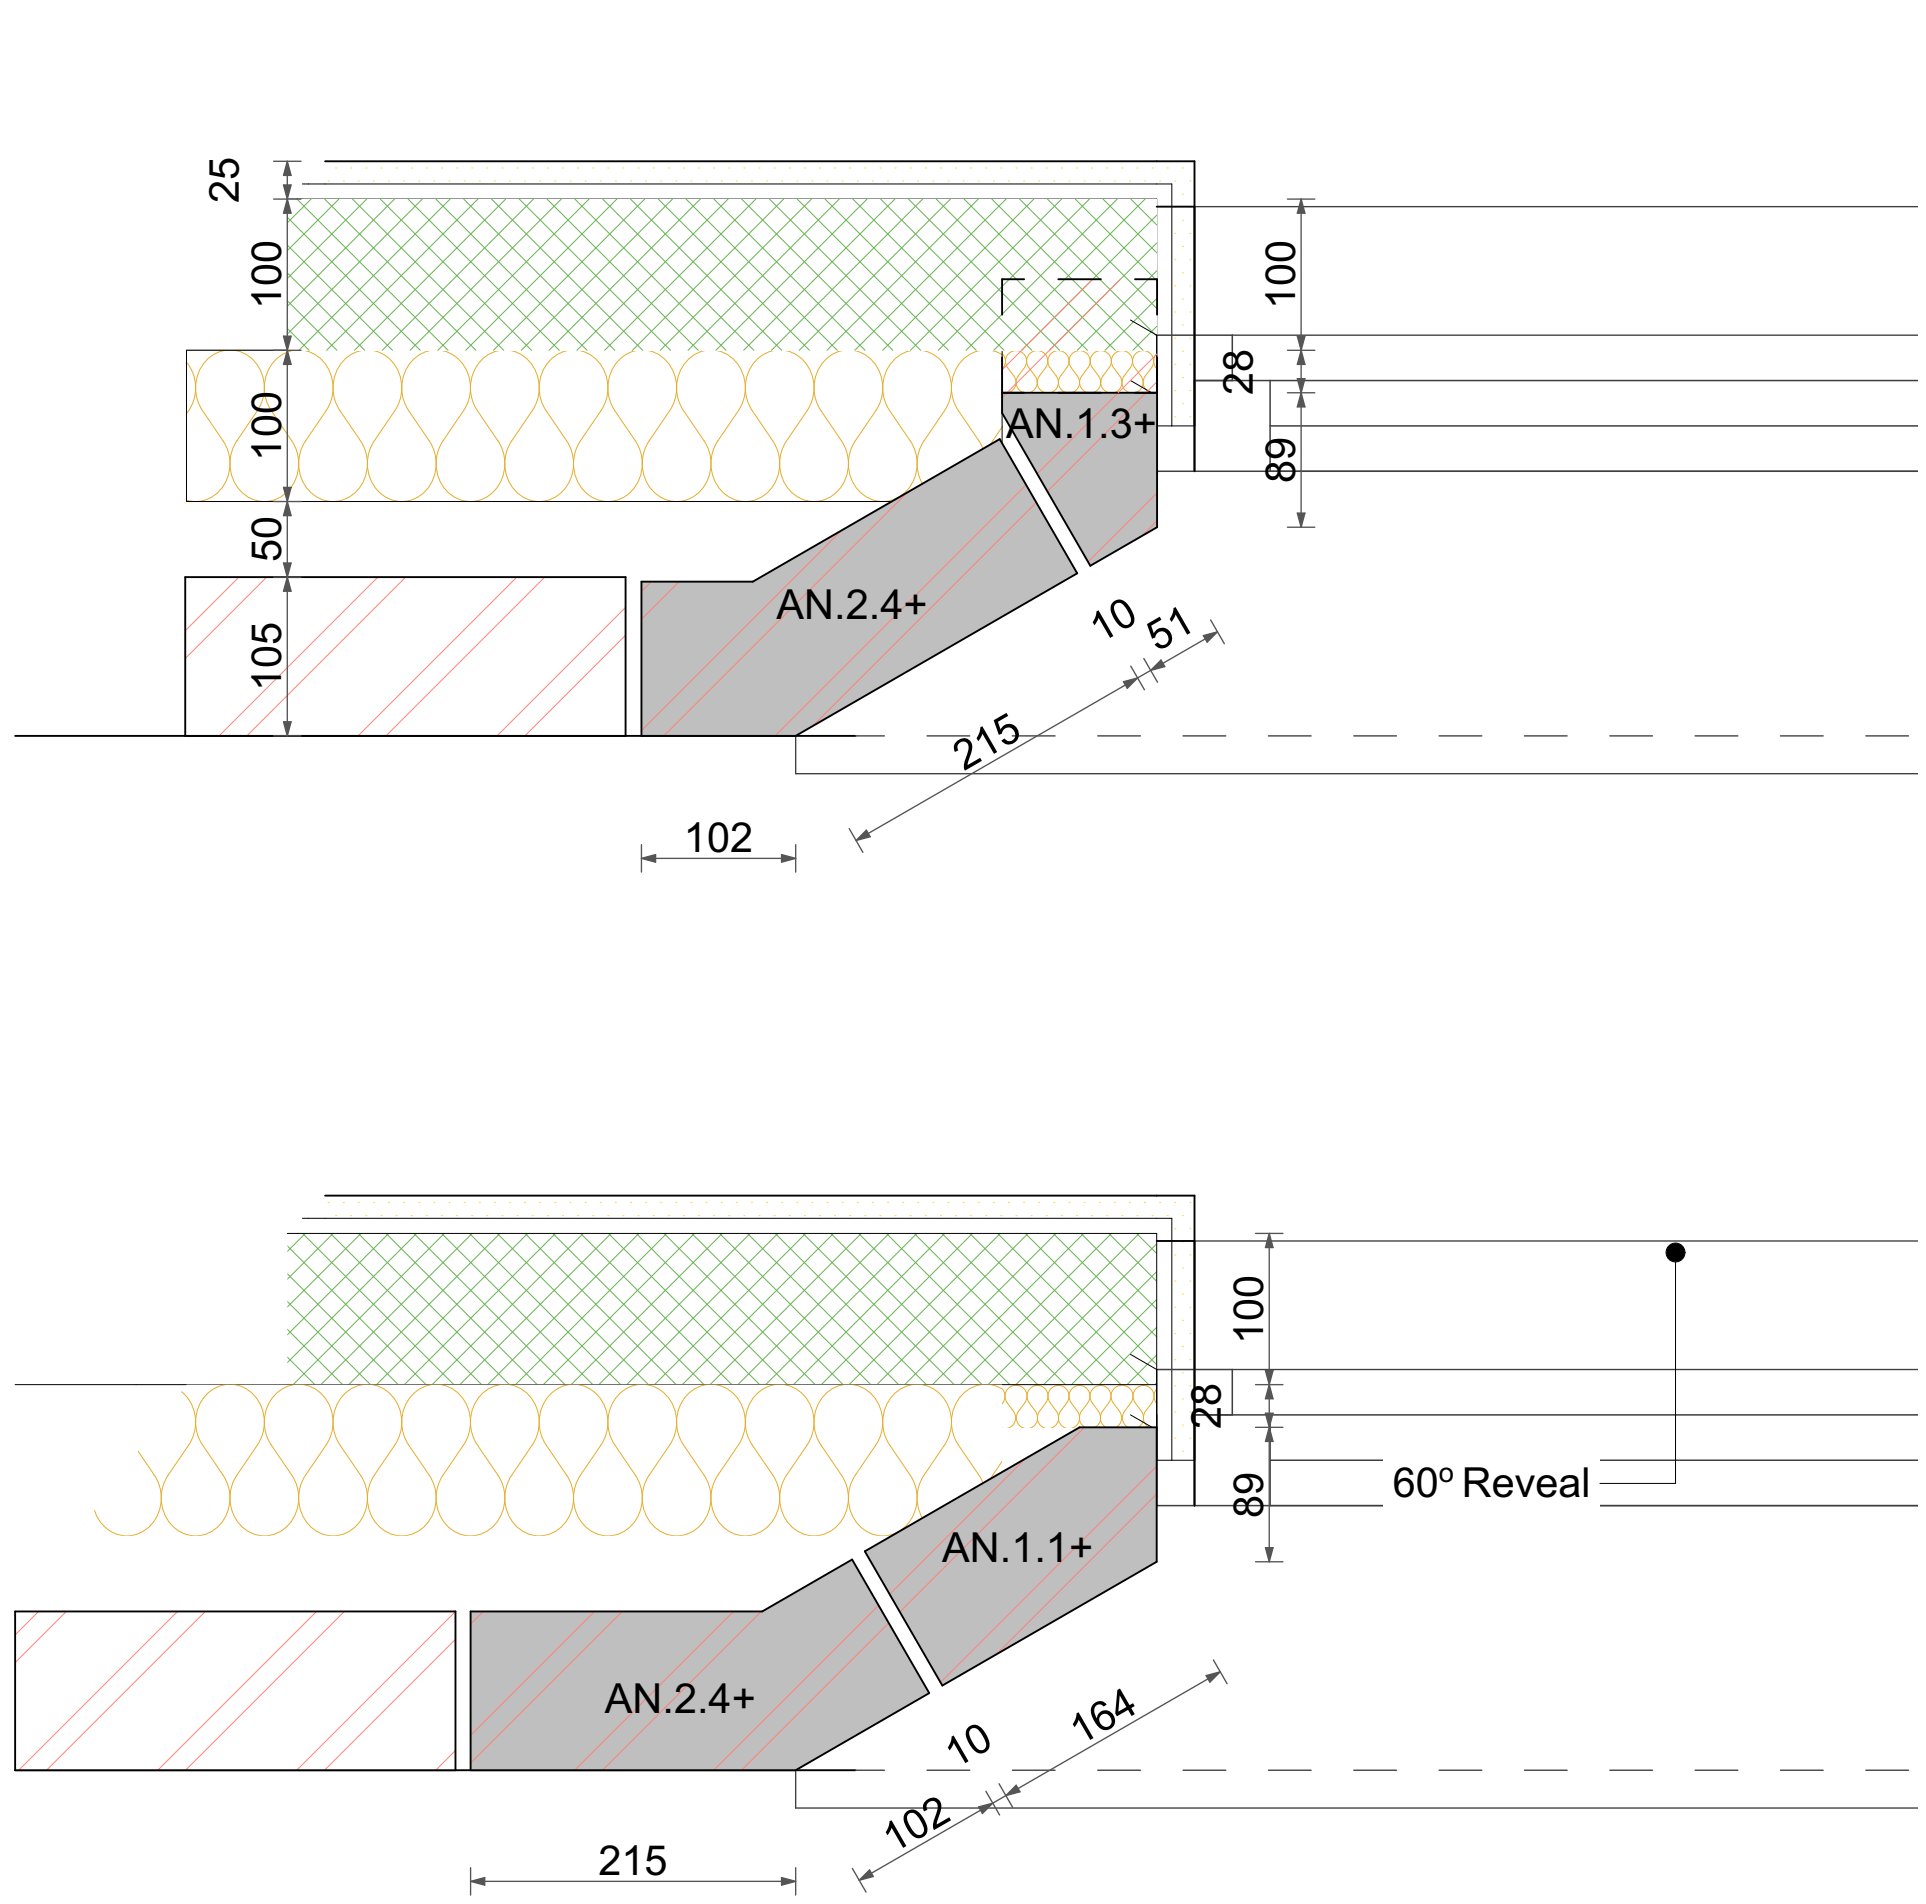

Ibstock Funton Old Chelsea Yellow Stock Brick -
Angles to be produced by cut and bond method

PLAN

WINDOW & DOOR - BRICK REVEALS

1:5