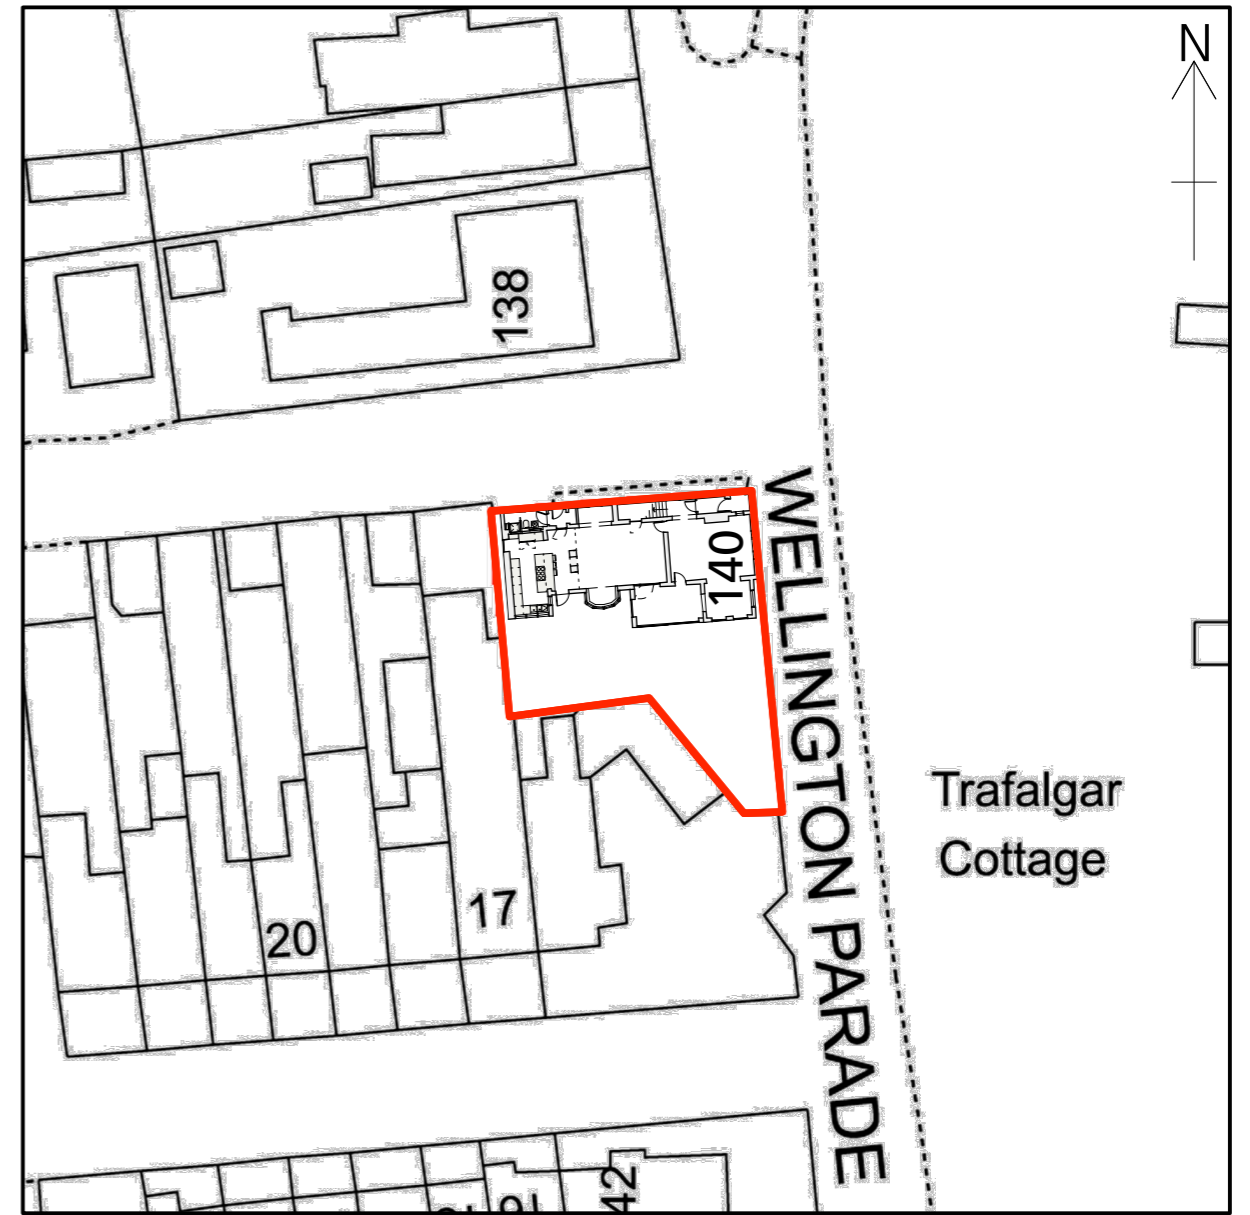

© Crown copyright and database rights 2024  
Ordnance Survey 0100031673

Location plan - scale 1:1250 @ A3

© Crown copyright and database rights 2024  
Ordnance Survey 0100031673

Block plan - scale 1:500 @ A3

P1 Planning Submission  
REVISION

20.03.24  
DATE

PROJECT	Herring Hangar, 140 Wellington Parade, Kingsdown, Kent CT14 8AF
DRAWING	AS EXISTING_Site Location & Block Plans

CLIENT	Robert Brenner
--------	----------------

SCALE	1:1250/ 1:500@A3
DATE	March 2024

DWG No.	30_SP_101
REVISION	P1

**studiothomas**  
21 Hawley Square, Margate, Kent CT9 1PQ  
peter@studiothomas.uk 07799 263 959

INFORMATION CONTAINED IN THIS DRAWING IS THE SOLE COPYRIGHT OF STUDIO THOMAS AND IS NOT TO BE REPRODUCED WITHOUT THEIR PERMISSION. DO NOT SCALE. ALL DIMENSIONS TO BE CONFIRMED ON SITE