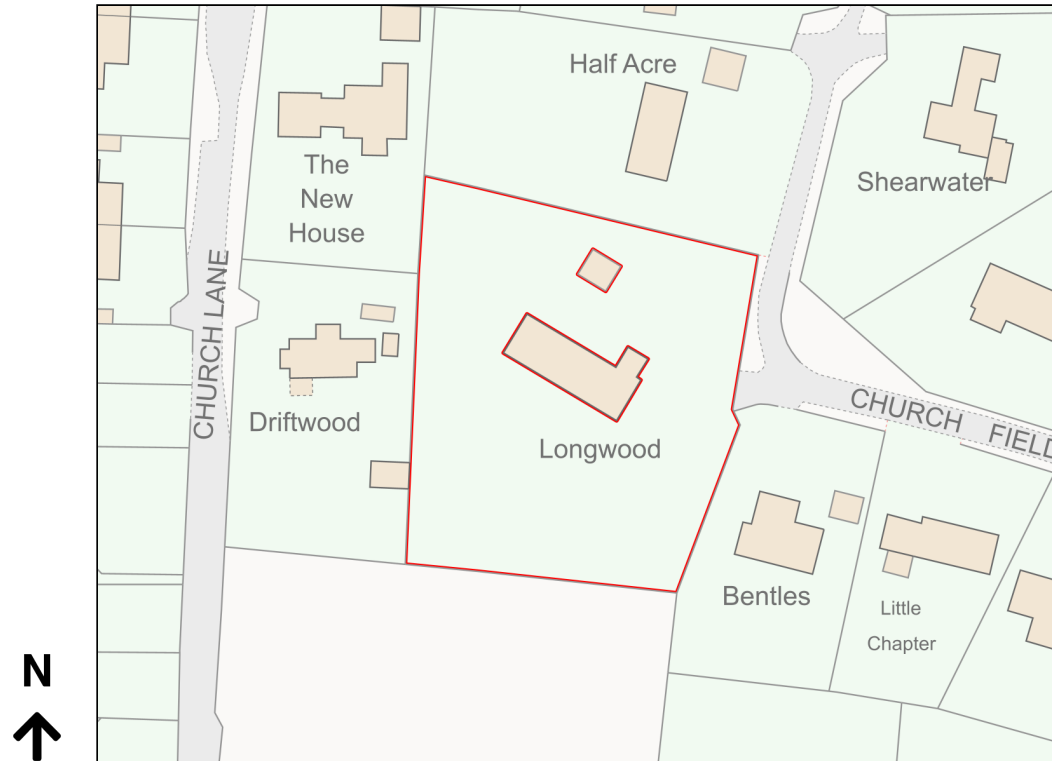

Location Plan

Site Address: Longwood, Church Field, Walberswick, IP18 6TG

Date Produced: 13-Feb-2024

Scale: 1:1250 @A4

Planning Portal Reference: PP-12799689v1