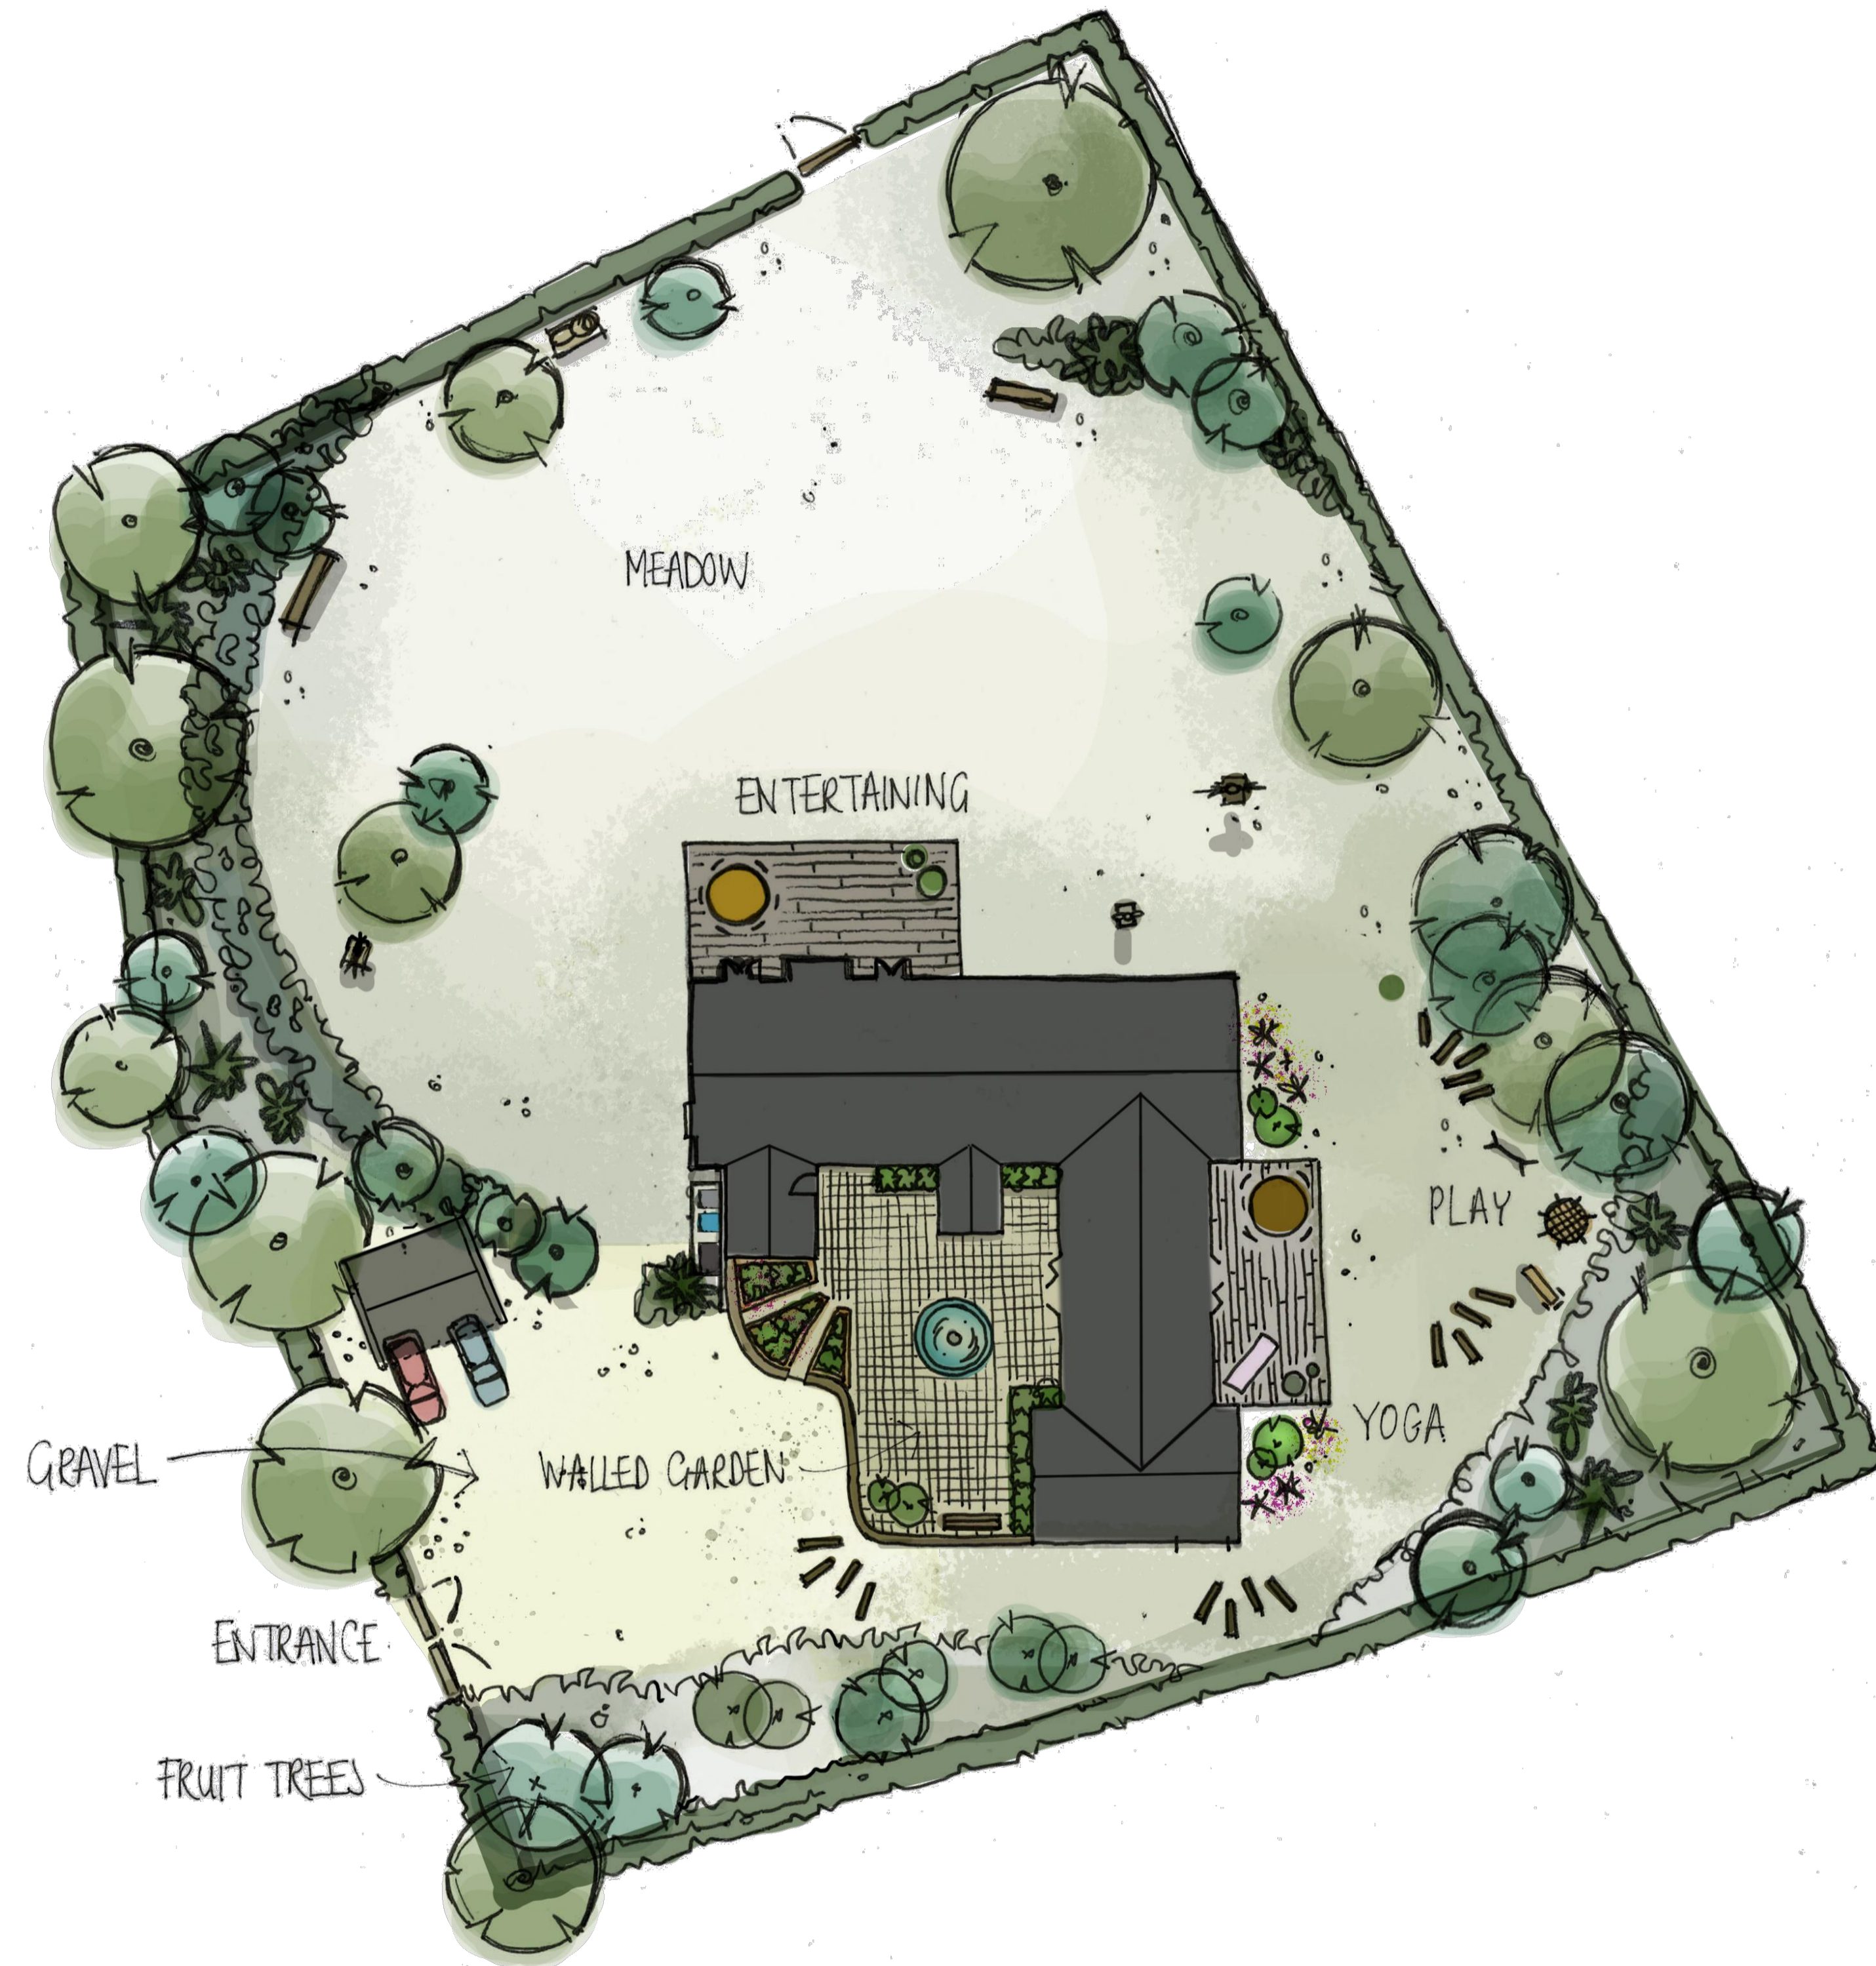

PROPOSED SITE LAYOUT PLAN | 1:200

RevID	Issue Date	Layout Comment	Layout Modified by

ploice
Architects & Technologists
Woodbridge | Southwold
01394 610844 | 01502 722426
info@ploice.org.uk
www.ploicemaking.net

Job Title
Longwood

Walberswick, Church Fields, Suffolk

Drawing Name
SITE PLANS

Status
PLANNING

Drawing Scale @ A1
1:500 & 1:200   Drawn By **MM**   Checked **NL**

Job Number   Drg No/Revision
PL671   **A03-10**