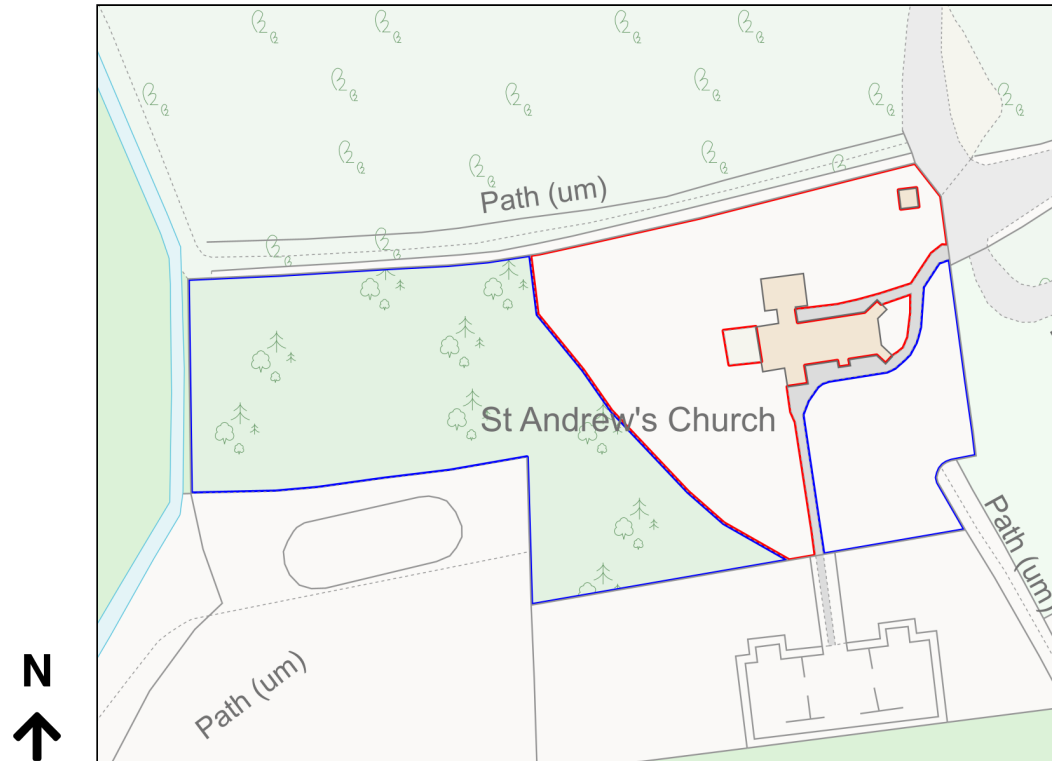

Location Plan

Site Address: St Andrew's Church, Church Lane, Aldringham Cum Thorpe, IP16 4QT

Date Produced: 06-Mar-2024

Scale: 1:1250 @A4

Planning Portal Reference: PP-12867856v1