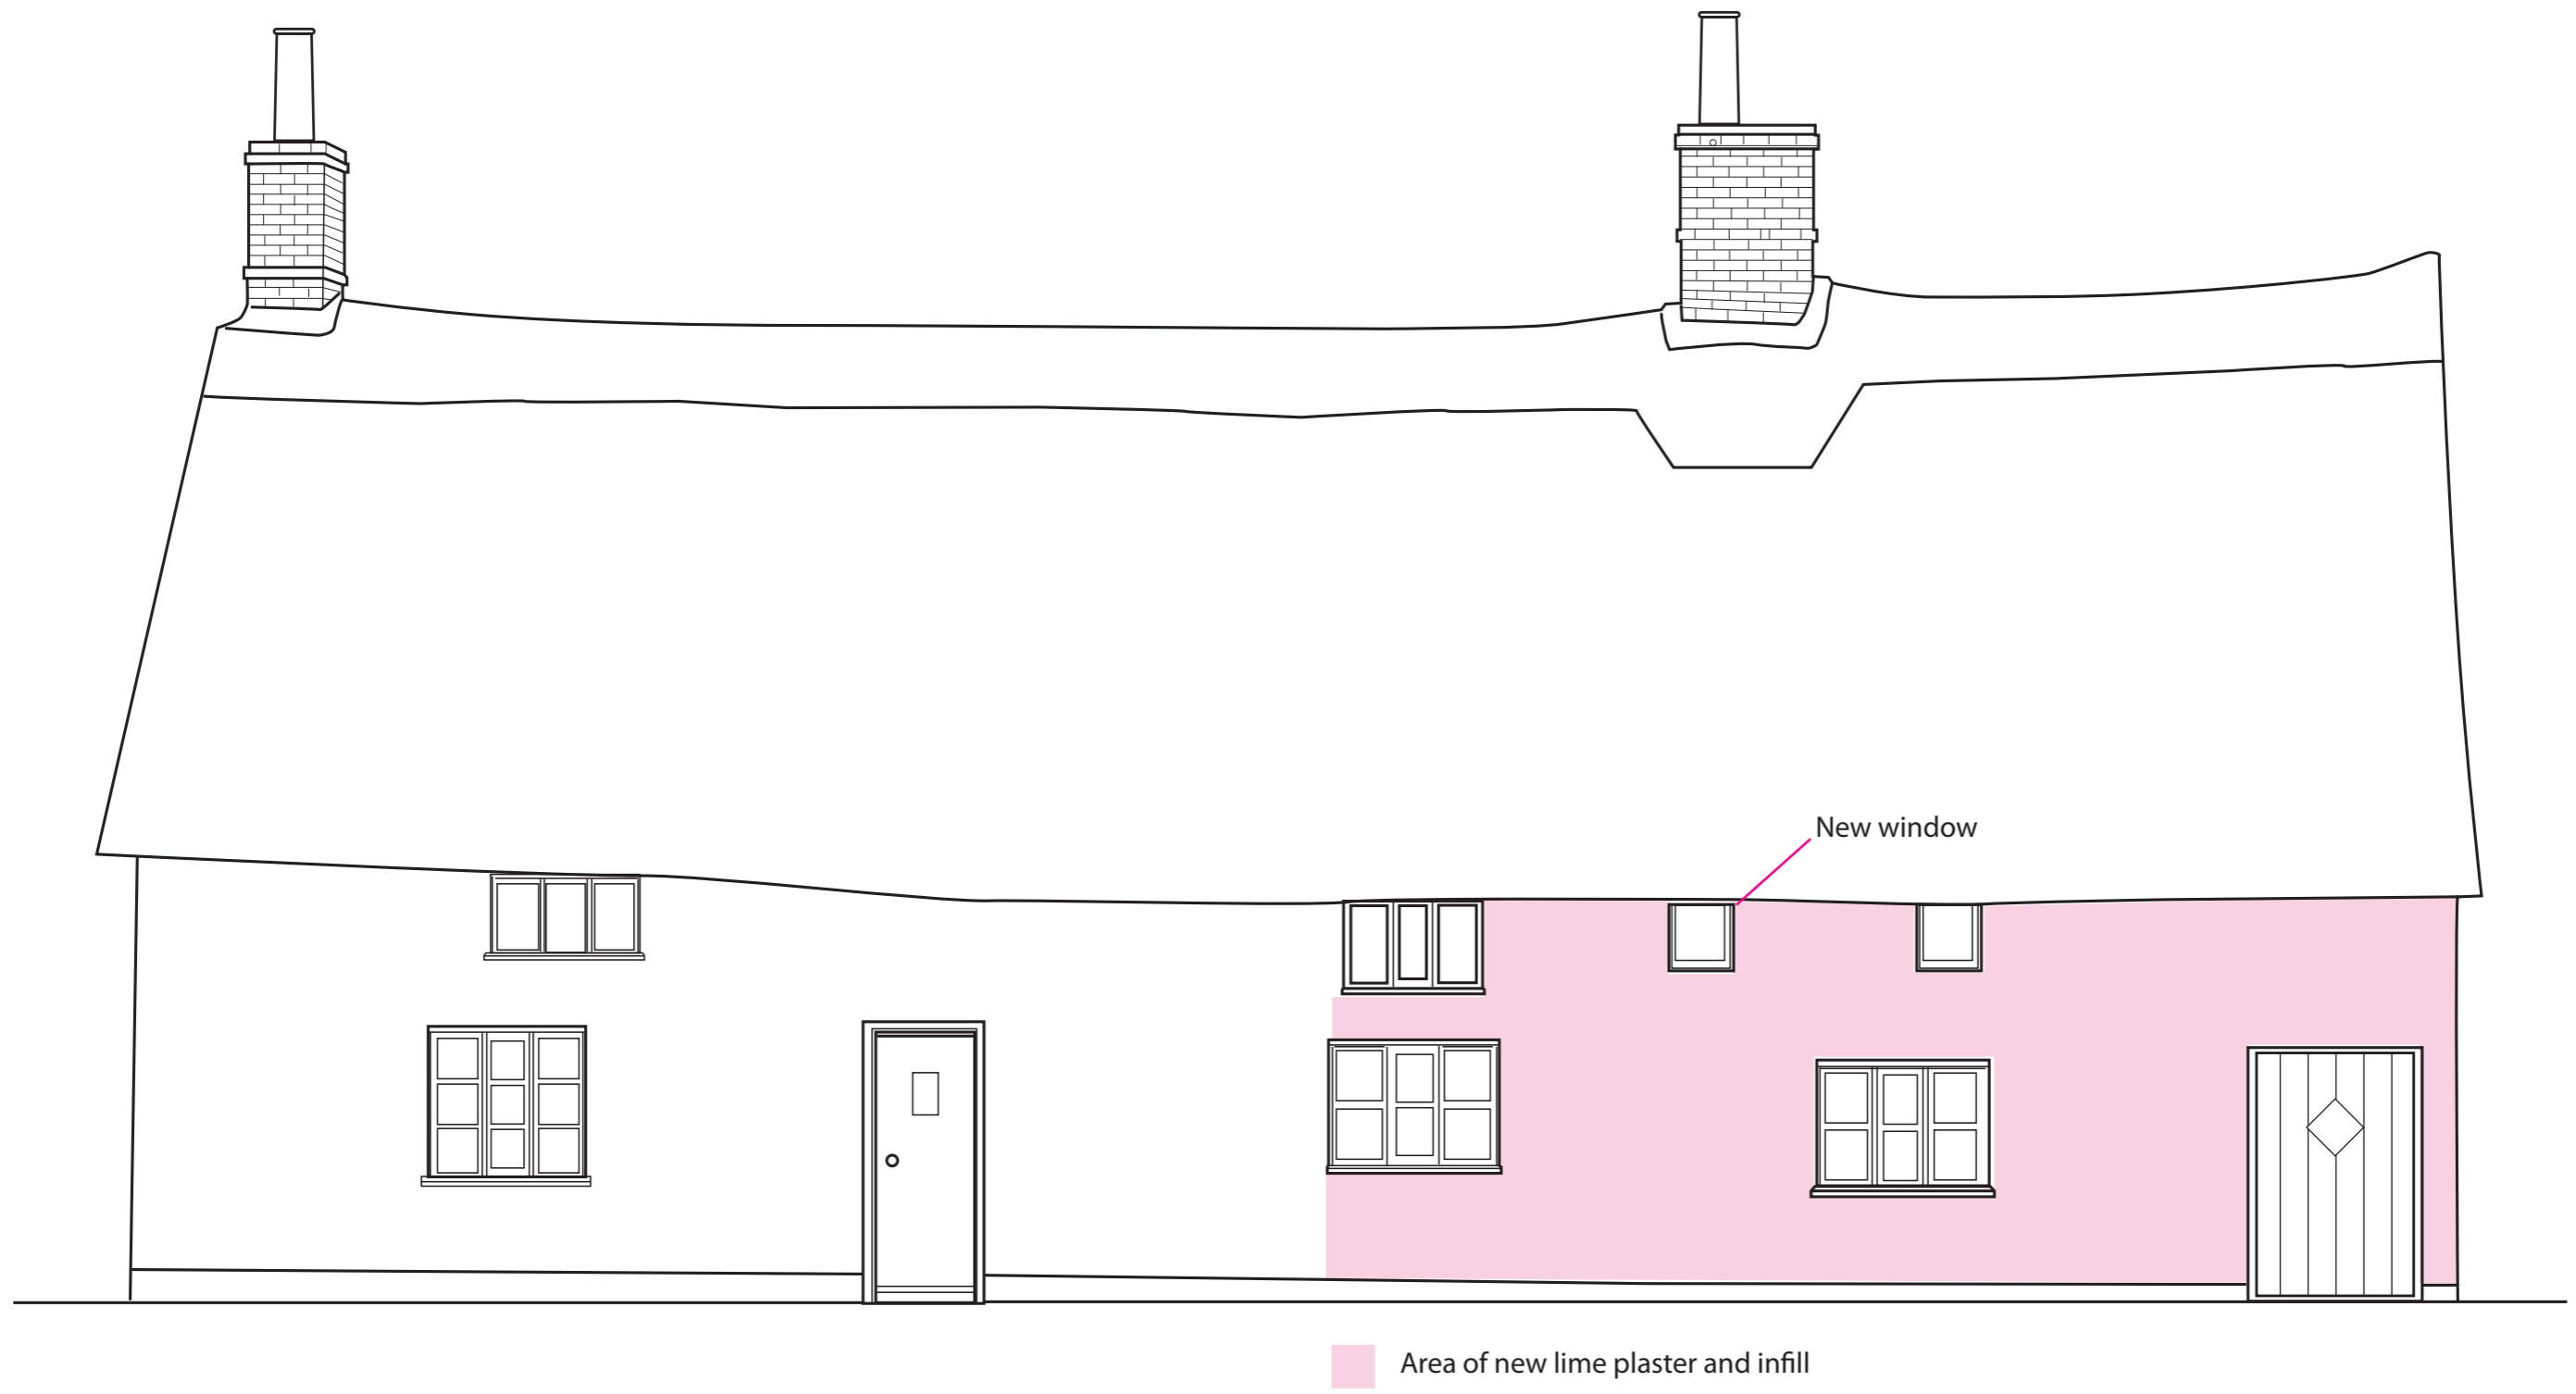

PGC/ Front elevation proposed

Pleasure Ground Cottage, The Street, Rumburgh, Nr Halesworth, Suffolk, IP19 0NP

Scale 1: 50