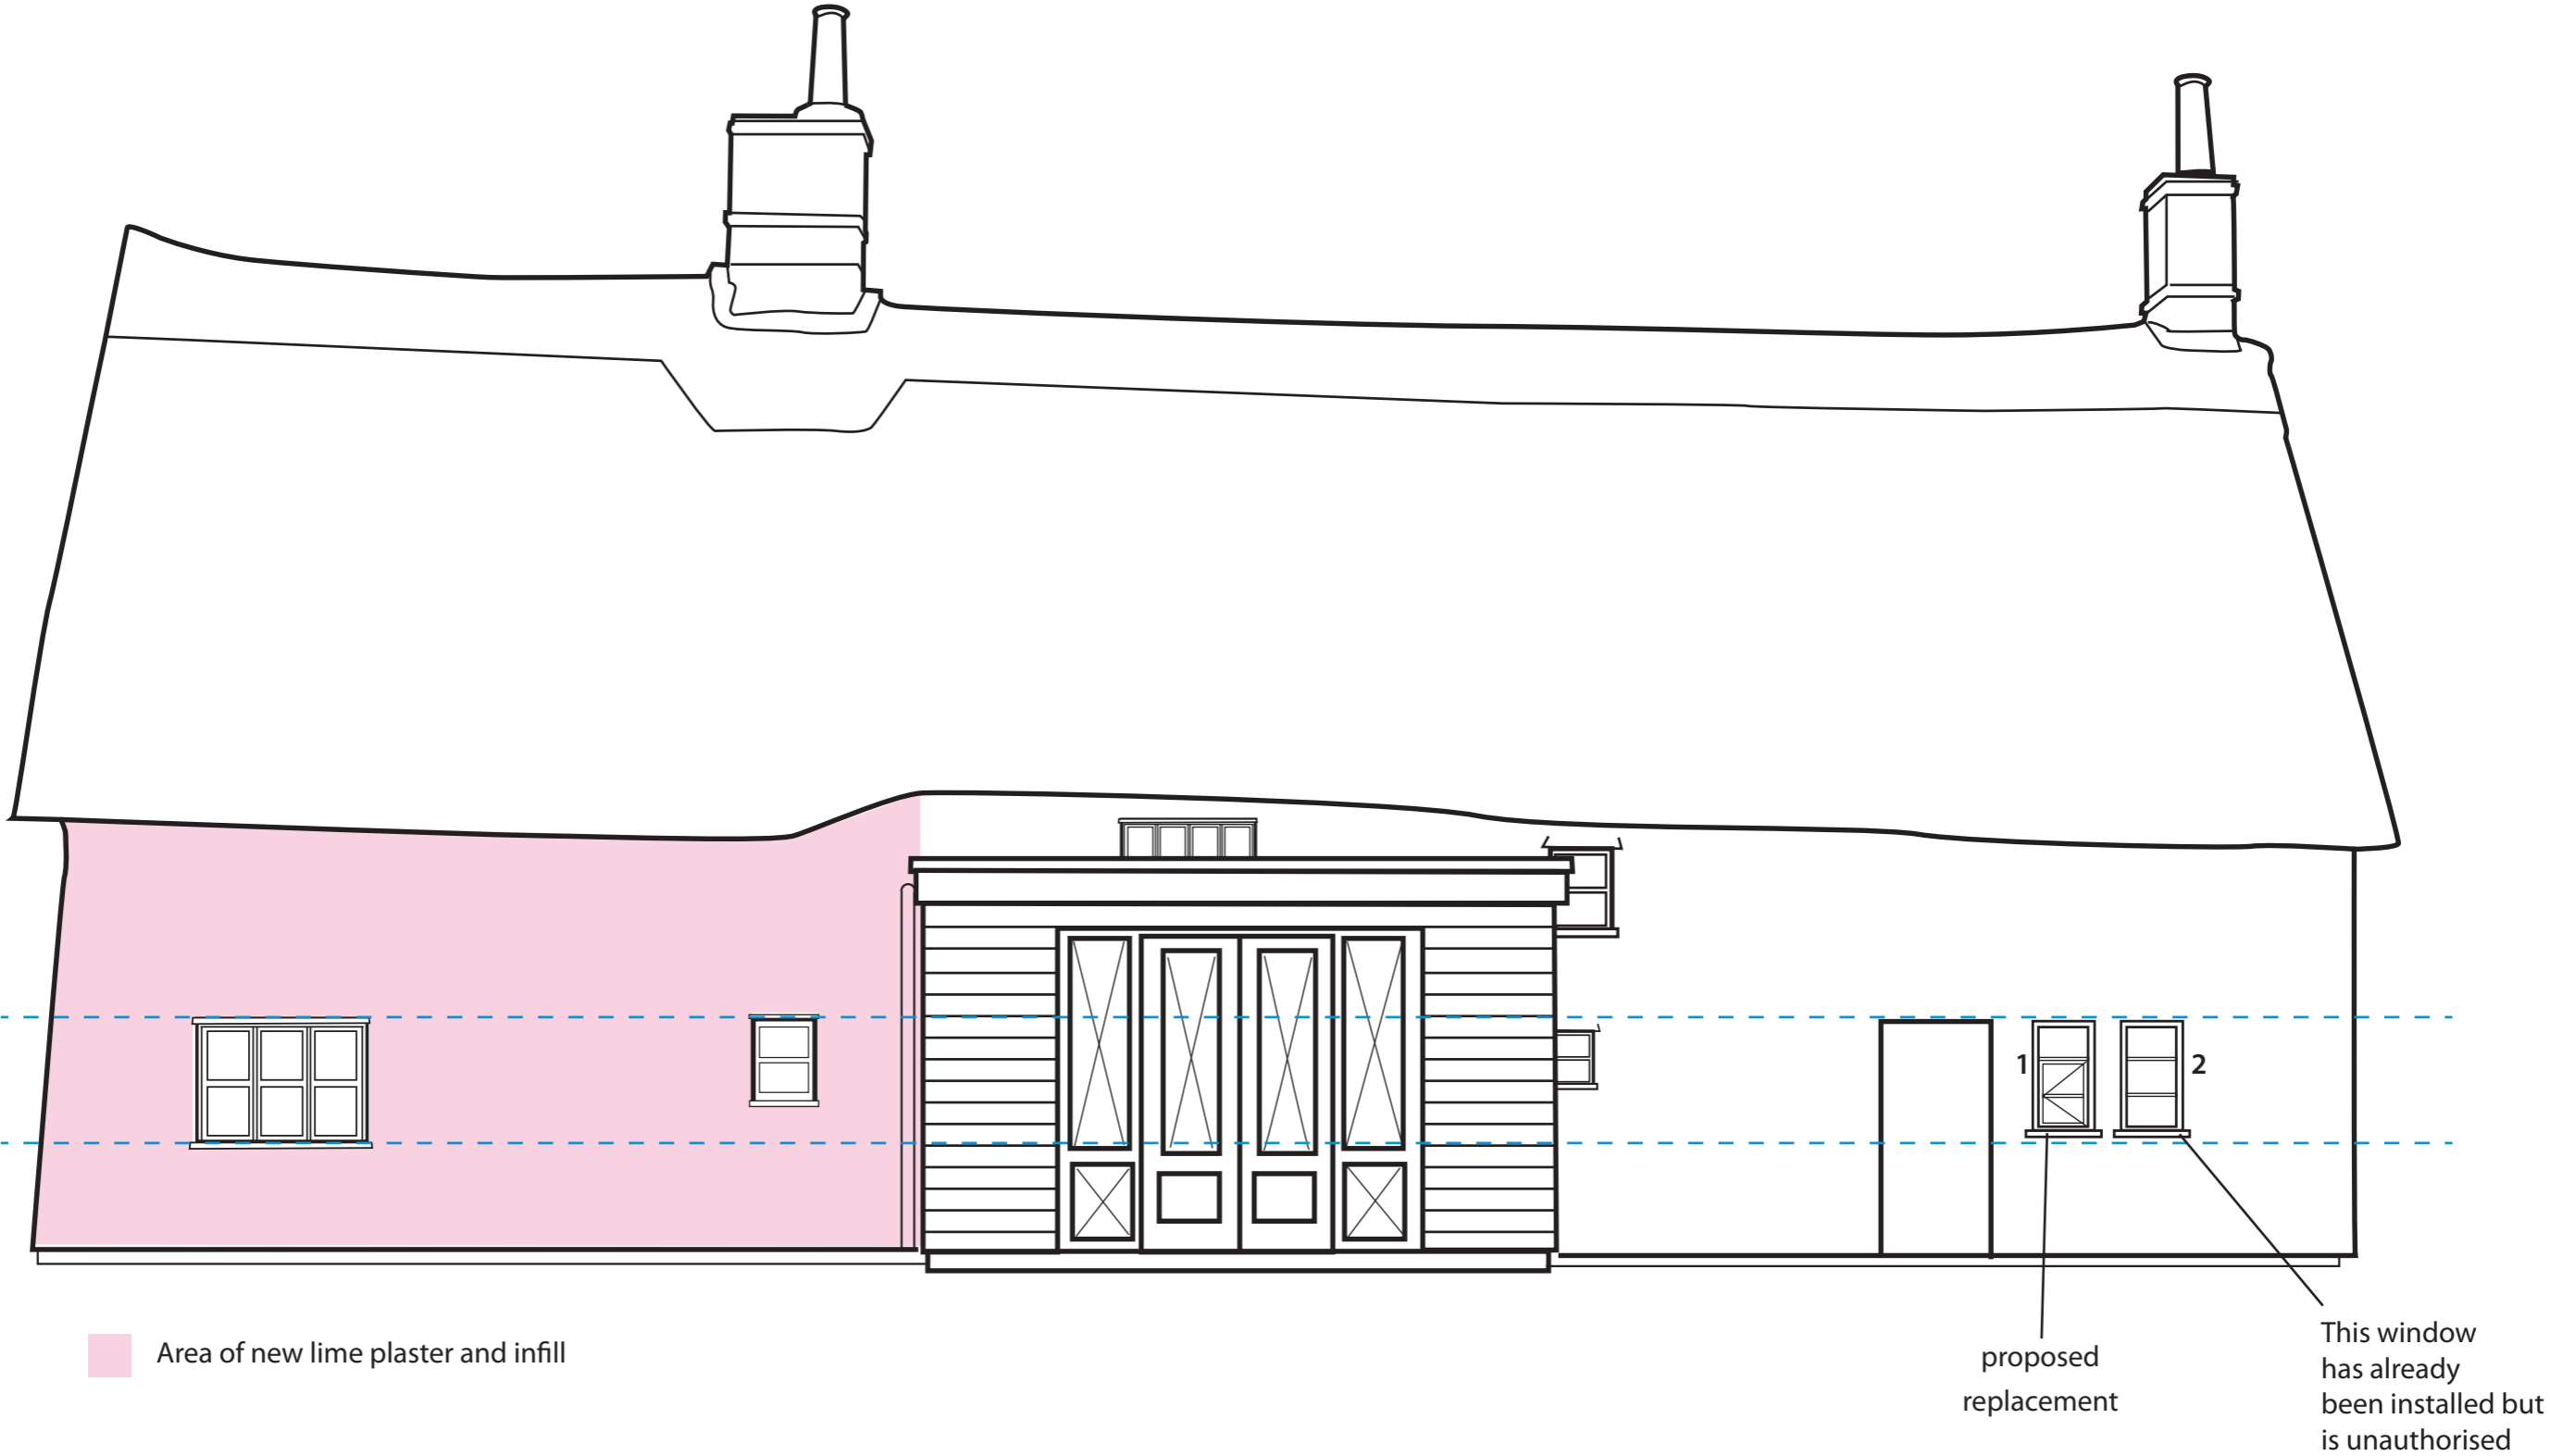

# PGC-Rear elevation proposed

Area of new lime plaster and infill

proposed replacement

This window has already been installed but is unauthorised

Scale 1: 50

17/03/2024

Pleasure Ground Cottage, The Street, Rumburgh, Nr Halesworth, Suffolk, IP19 0NP