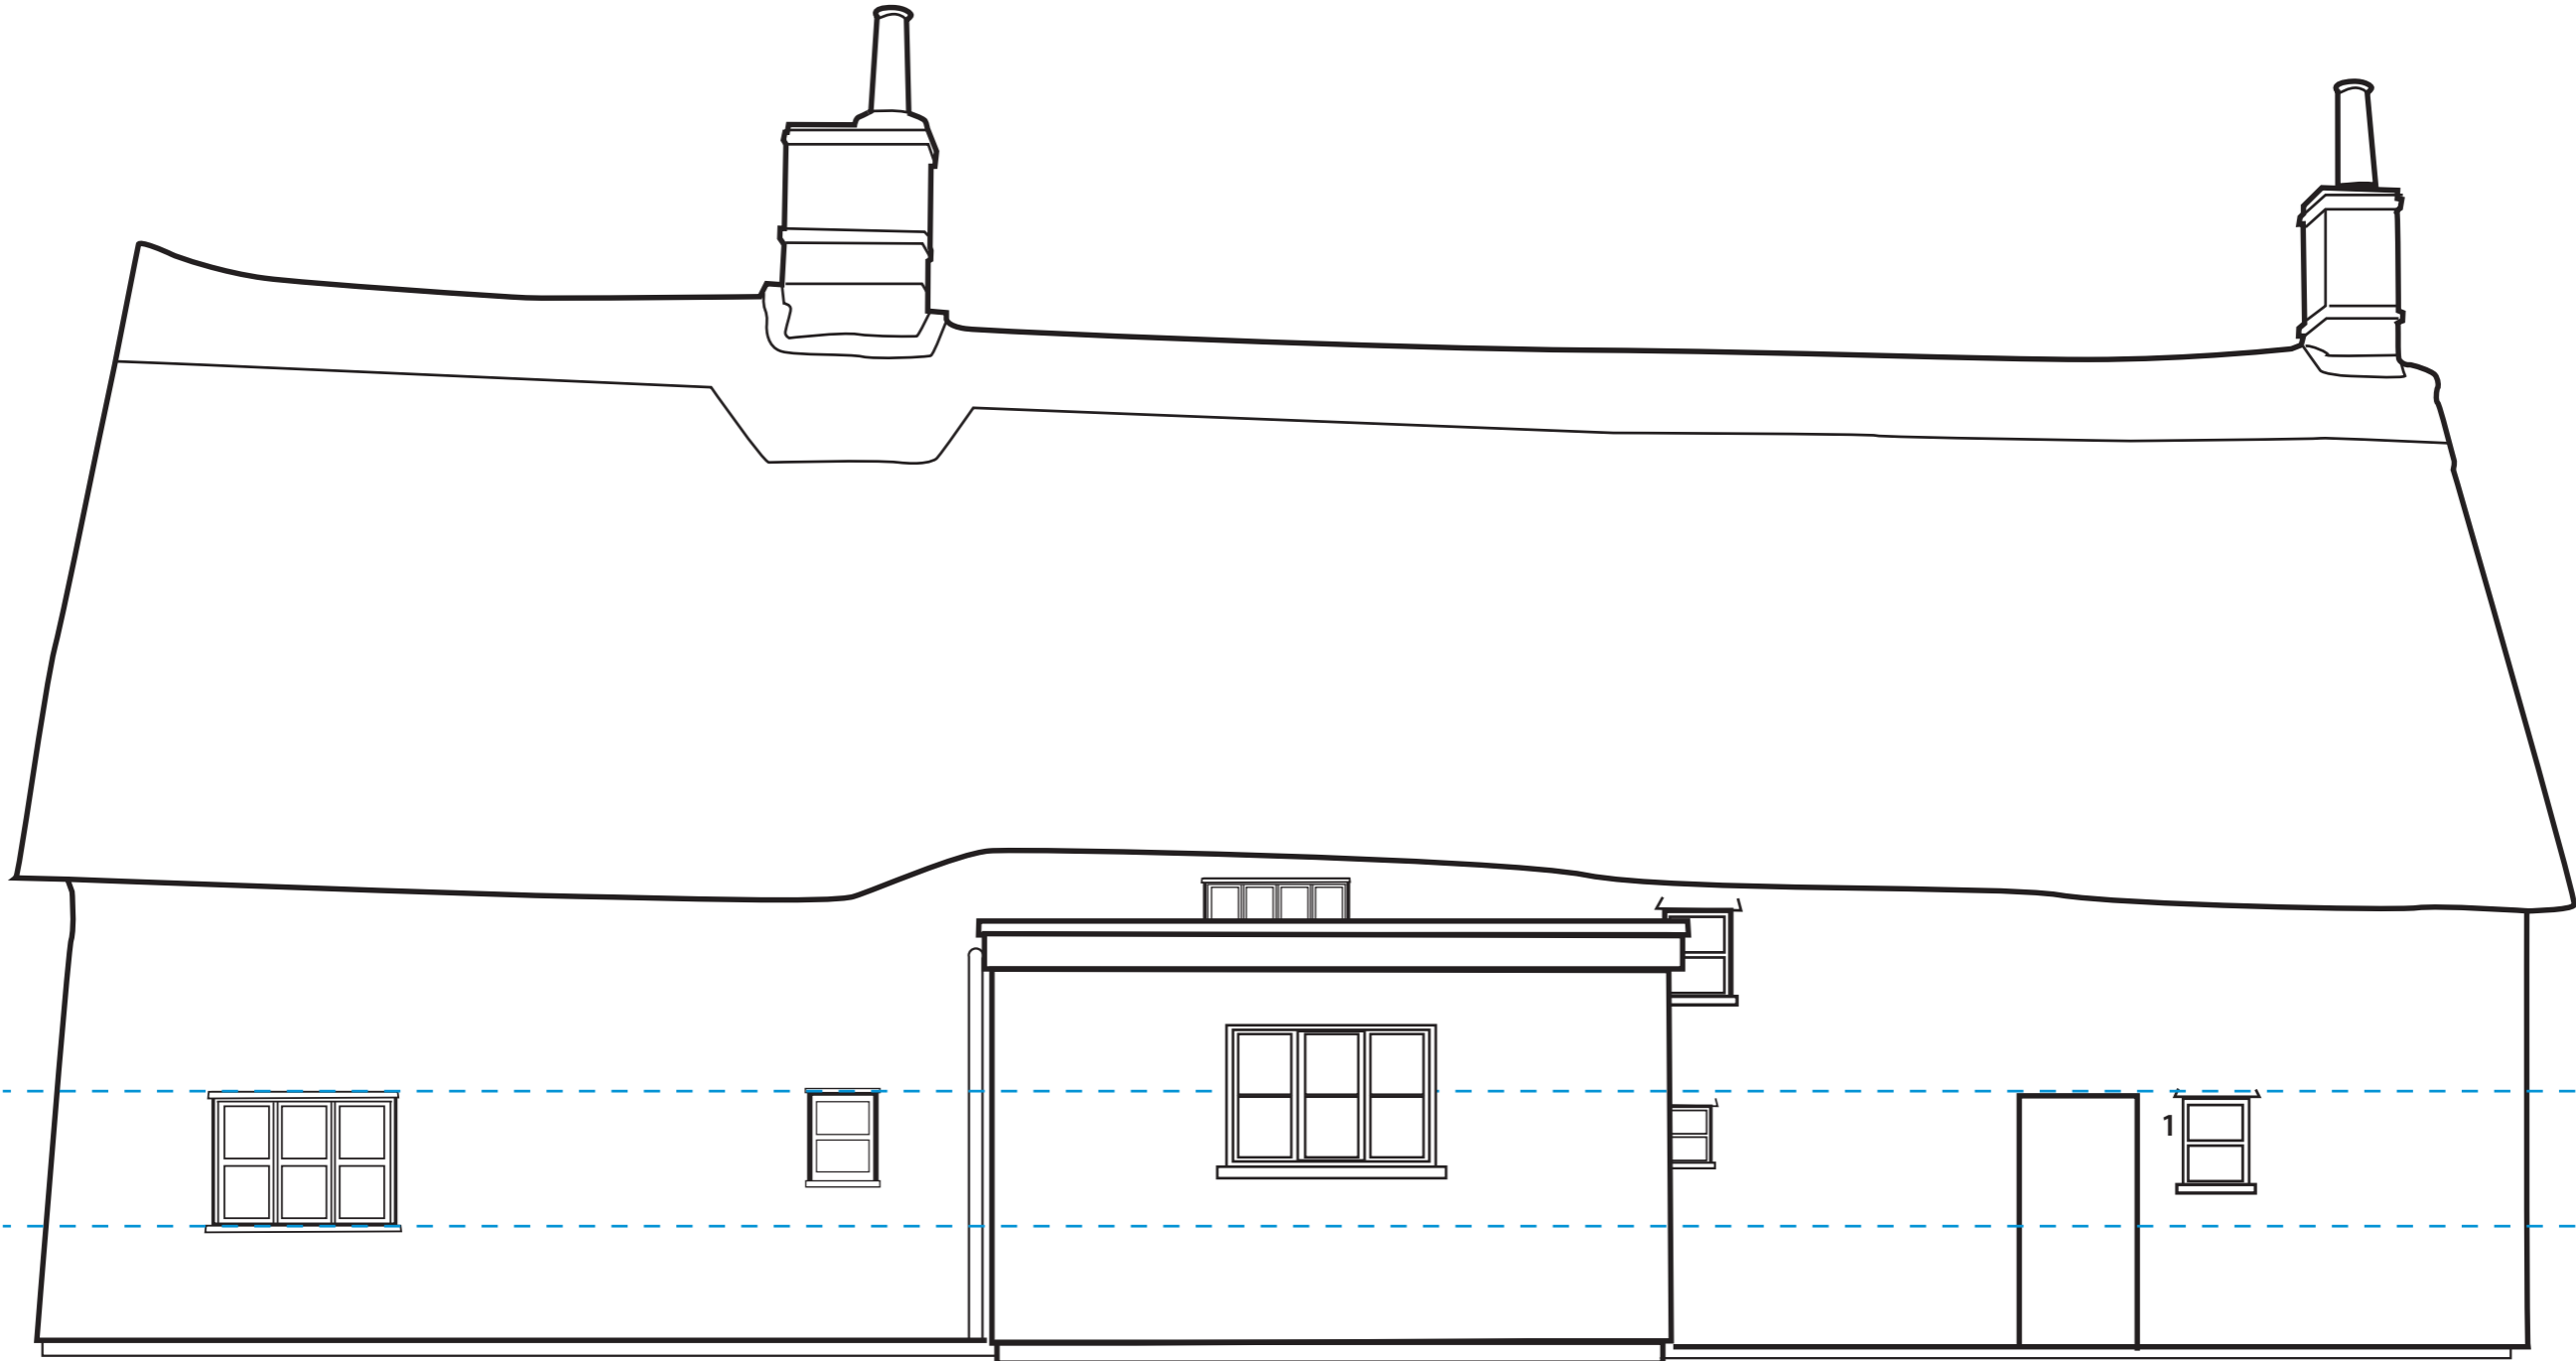

PGC- Rear elevation existing

Scale 1 : 50

17/03/2024

Pleasure Ground Cottage, The Street, Rumburgh, Nr Halesworth, Suffolk, IP19 0NP