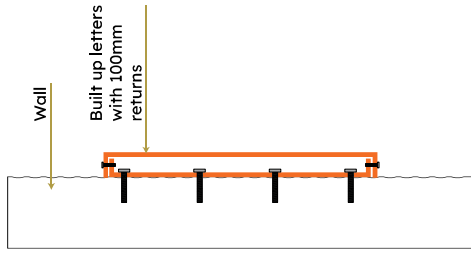

RAL 2008

RAL 7015

Sectional View

Non Illuminated Facia Panel

Quantity x 2 (1 for each elevation)

logo and "KJUS" in aluminium built up letters with 100mm returns
Constructed with a 2mm face welded and bonded to a 1.5mm x 100mm return.

Powder Coated to:- RAL 2008 Orange, RAL 7015 Grey

Size of space available 7770mm x 1980mm

Overall size of sign - 6833mm x 1147mm high (K in KJUS will be 600mm tall)

Fitted by Glasgow Creative

APPROVED

***Please note visuals are not to scale, visuals are for location purposes only.**