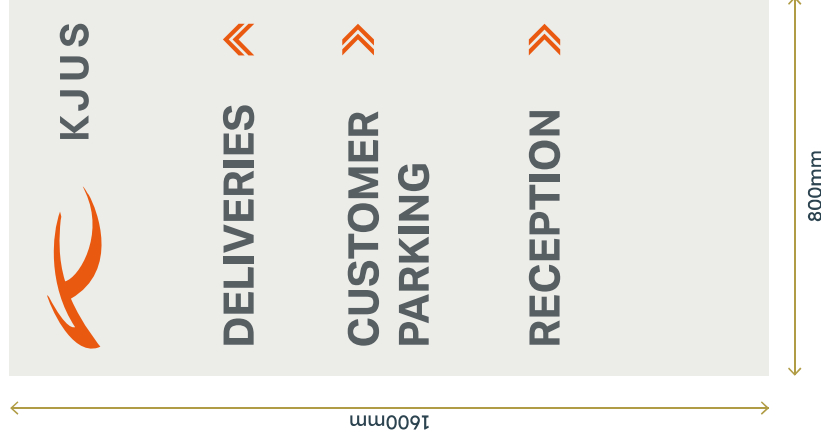

Everything Media.Group

Printing | Signage | Branding | Vehicle Graphics

Customer

3003865 KJUS

Product Description

External Signage - B

The Angel Building, Paisley Road Toll, Glasgow G51 1HS
0141 420 6800 / susan@glasgowcreative.co.uk