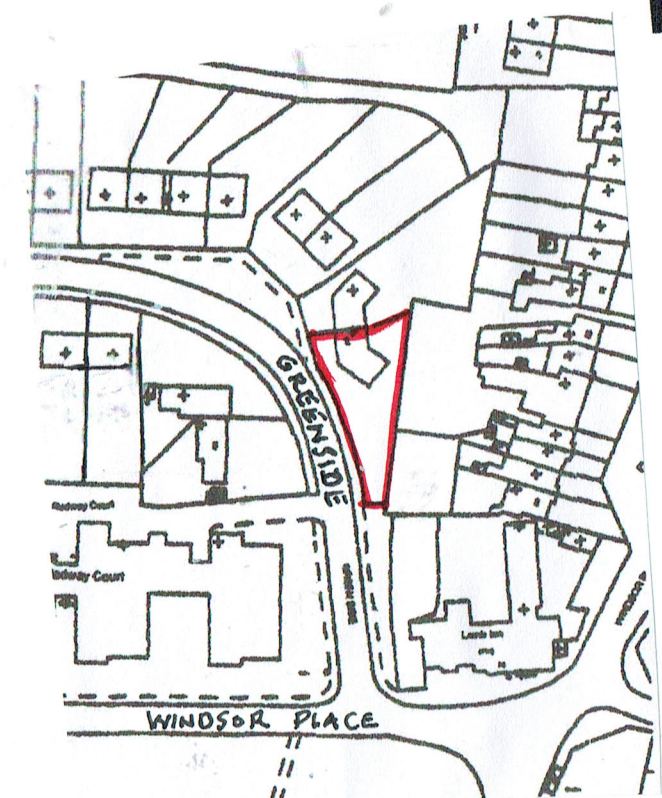

LOCATION PLAN 1:1250 SCALE

Date	Revisions
©copyright	
Client	J Howell
Job Title	Land adjacent to 57 Greenside Mangotsfield
Drawing Title	Site plans
Scale	As shown
Date	Mar 24
Drawn by	BP
Dwg No.	2237-1
Rev.	