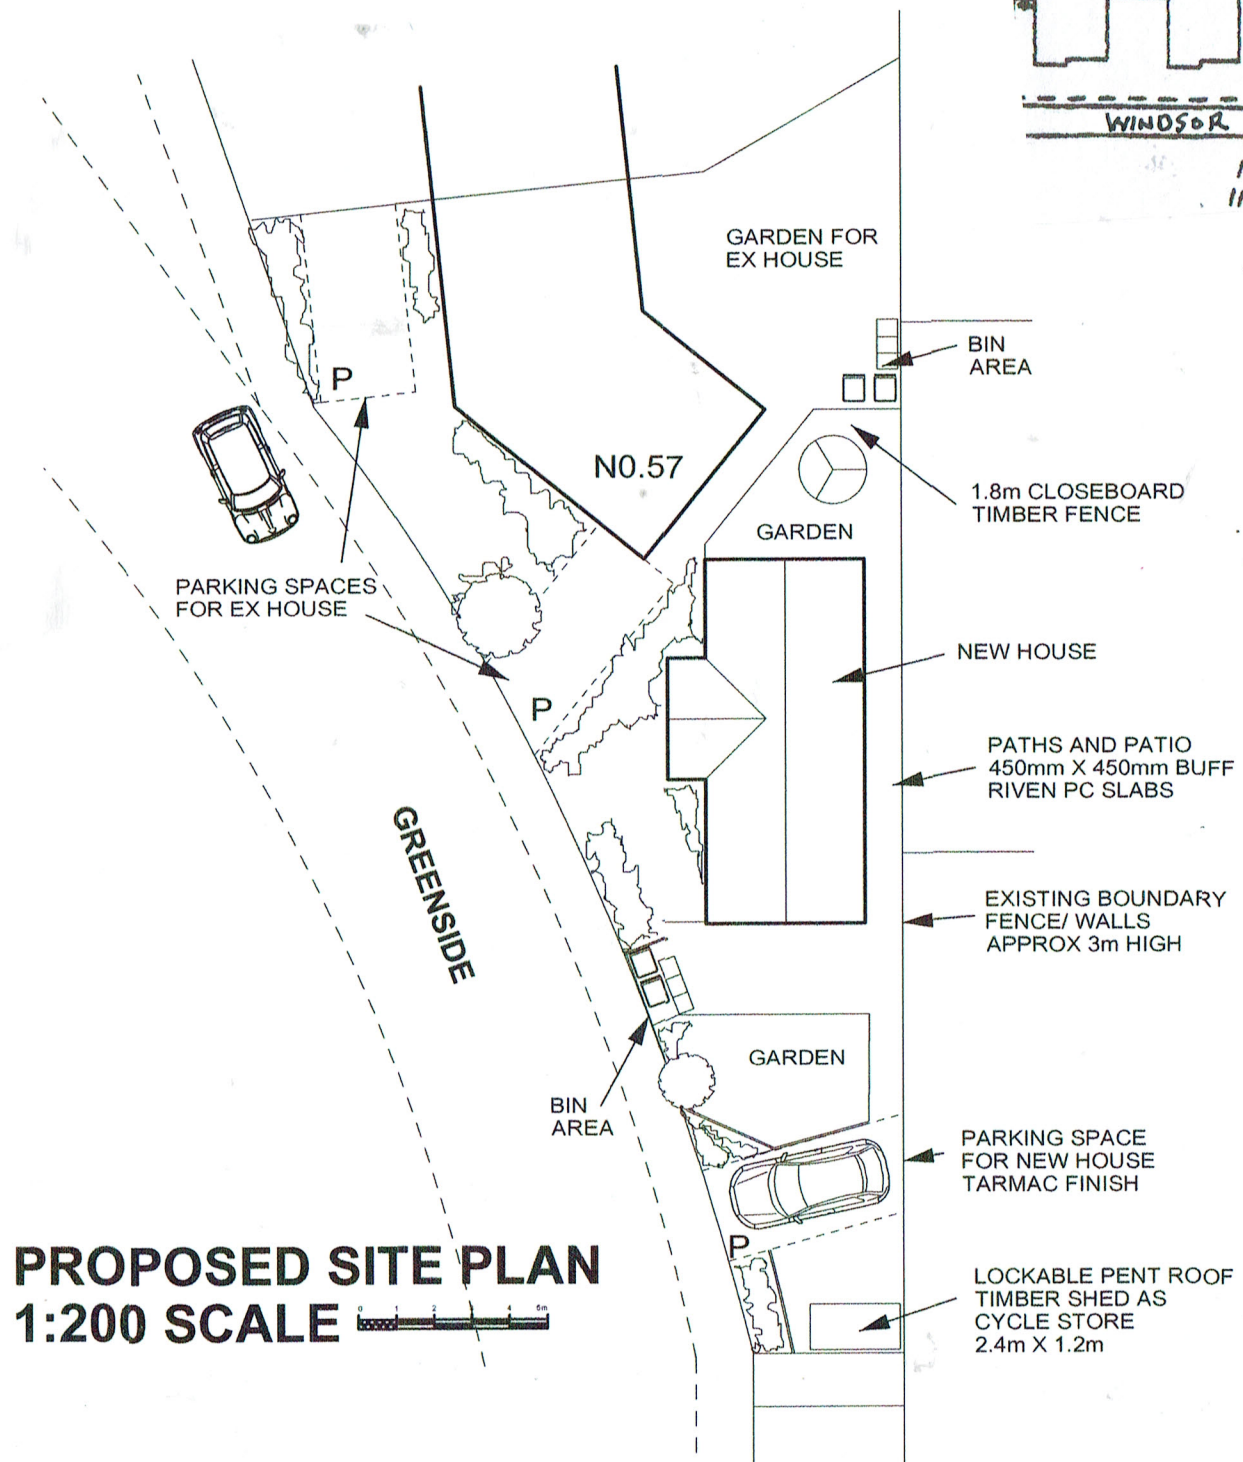

LOCATION PLAN 1:1250 SCALE

Date	Revisions
©copyright	
Client	J Howell
Job Title	Land adjacent to 57 Greenside Mangotsfield
Drawing Title	Site plans
Scale	As shown
Date	Mar 24
Drawn by	BP
Dwg No.	2237-1
Rev.	