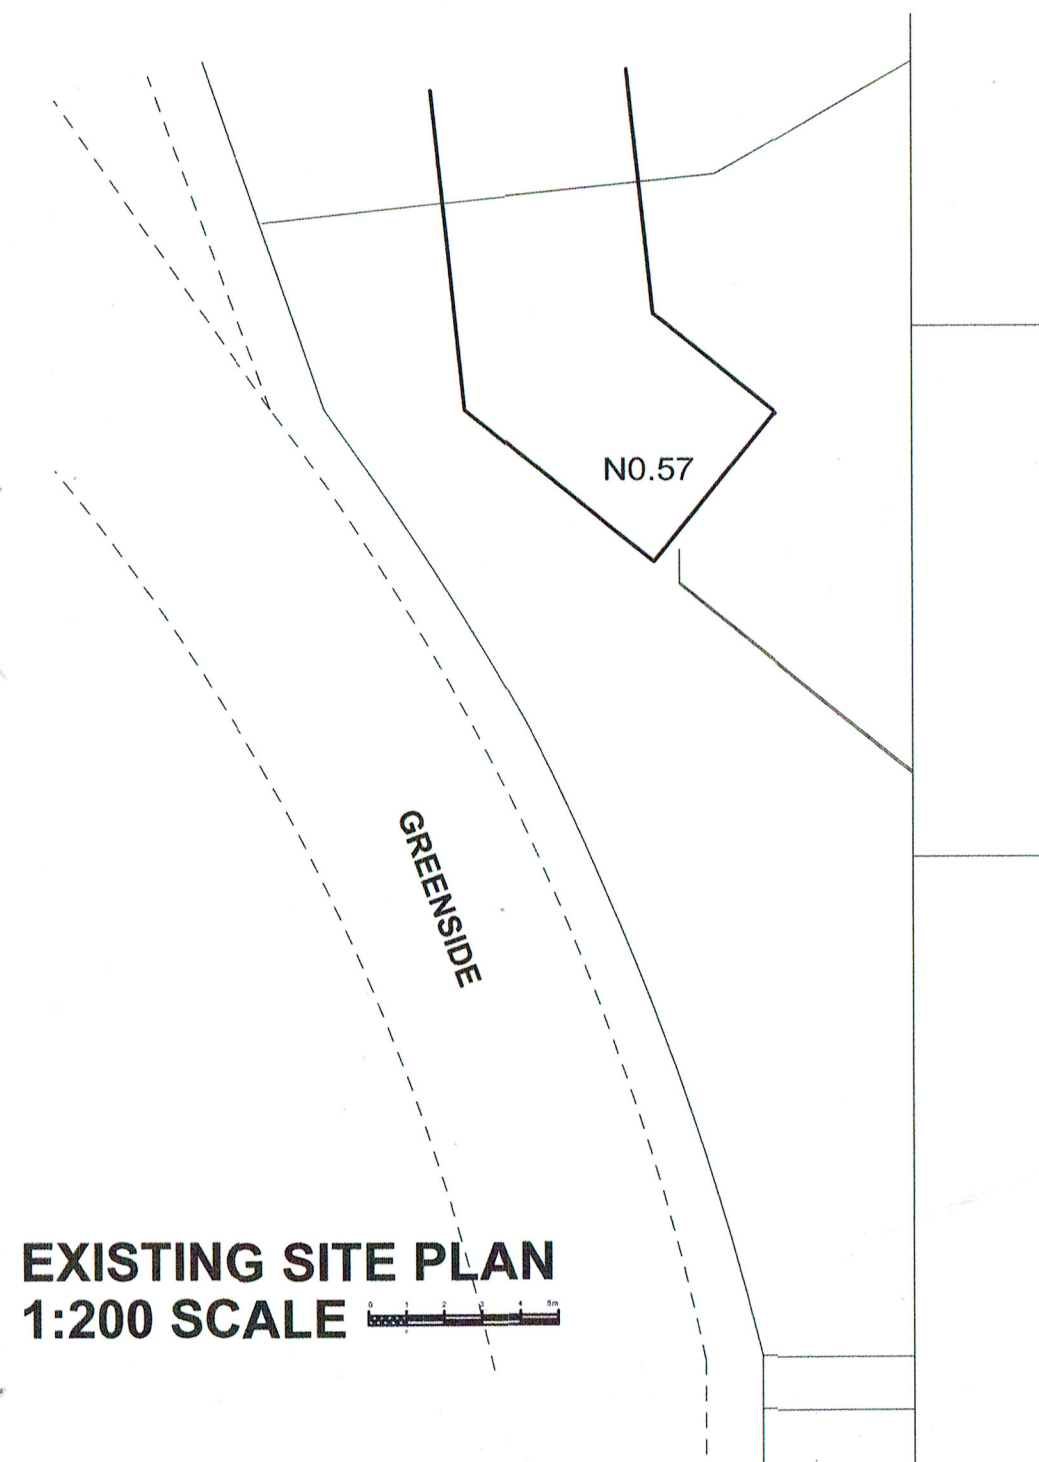

LOCATION PLAN 1:1250 SCALE

Date	Revisions
©copyright	
Client	J Howell
Job Title	Land adjacent to 57 Greenside Mangotsfield
Drawing Title	Site plans
Scale	As shown
Date	Mar 24
Drawn by	BP
Dwg No.	2237-1
Rev.	