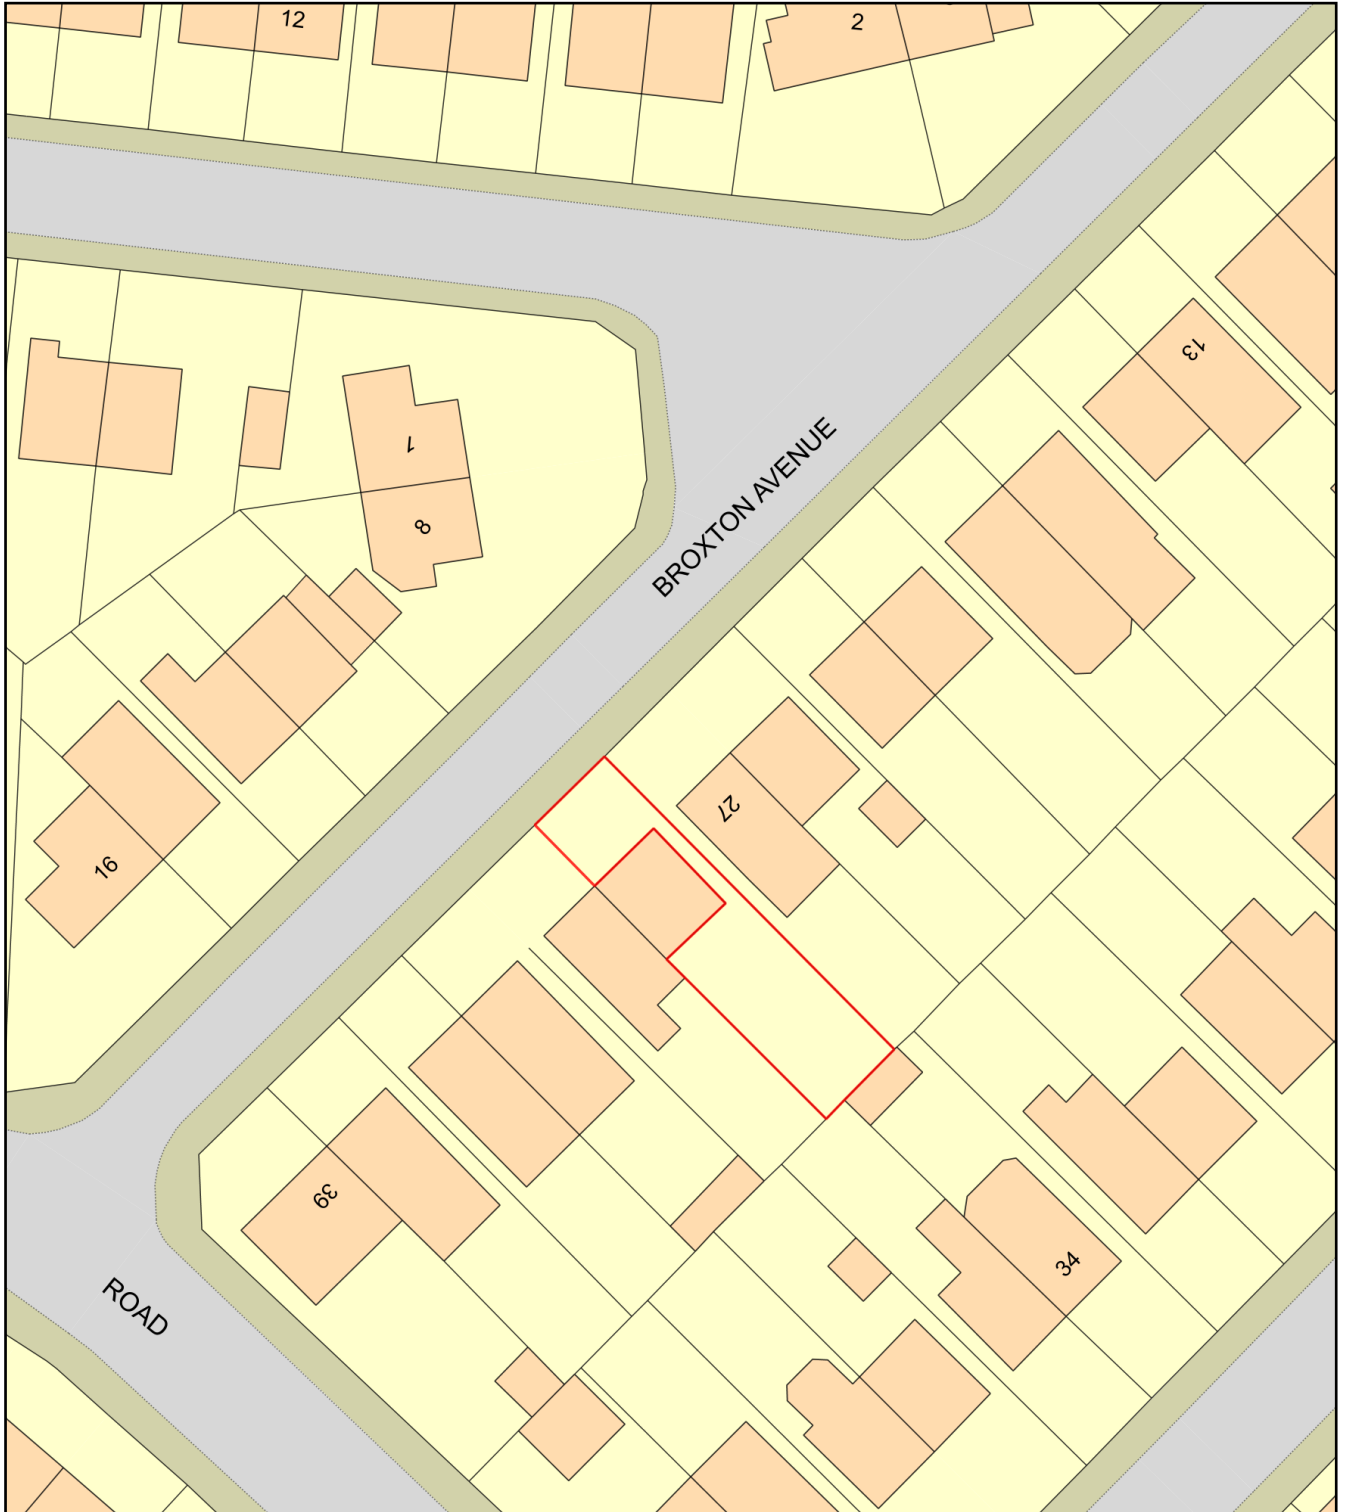

Location Plan

Plan Produced for: 29 Broxton Avenue Bolton BL3

Date Produced: 19 Mar 2024

Plan Reference Number: TQRQM24079140146877

Scale: 1:500 @ A4