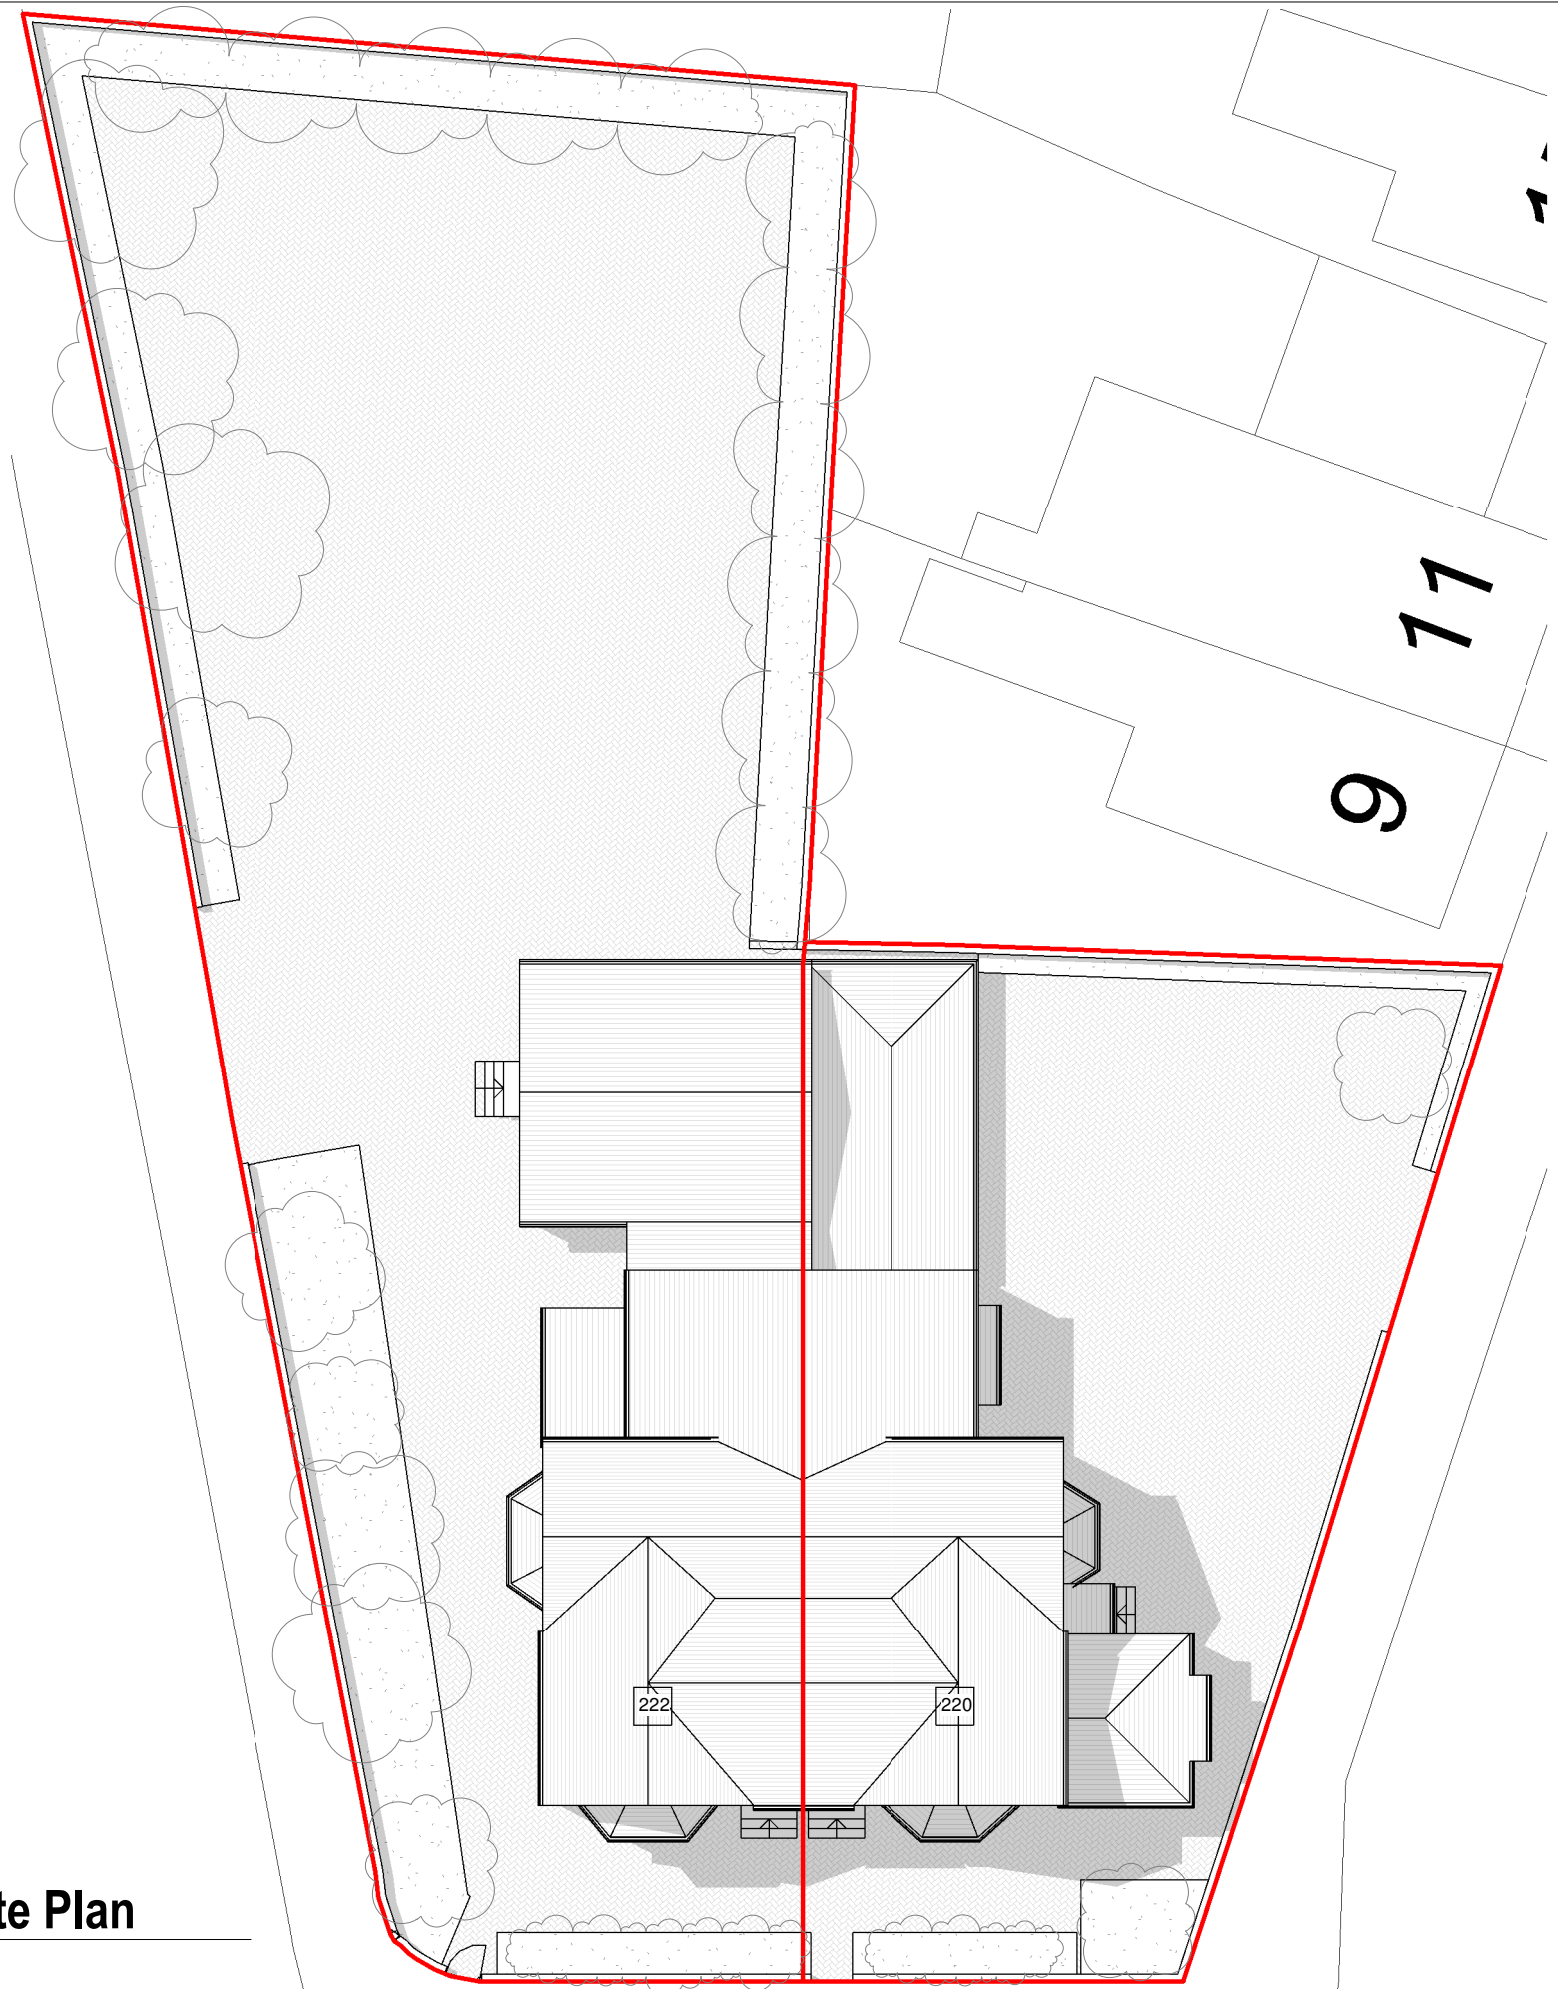

1 Location Plan
1 : 1250

2 Existing Site Plan
1 : 200

LOWFIELD ROAD

General Notes
The Architect shall have no responsibility for any use made of this document other than for that which it was prepared and issued.
All dimensions should be checked on site. Do not scale from this drawing.
To be read in conjunction with all other Consultant's drawings.
The Architect to be immediately notified of any discrepancies.
Copyright on this drawing retained by the Architect.

LEGEND
— Site Boundary

P1 21/09/23 SA SH Initial Issue
No. Date Dwn Chk App Revision or reason for issue

Client
Views Developments

createit studios
...leave an impression
Create It Studios (NW) Ltd
Universal Square
Devonshire Street North
Manchester
M12 6SH
info@createitstudios.co.uk

Project Title
220-222 Wellington Road South,
Stockport, SK2 6RS

Scale / North Point
As indicated

Drawing Title
Location Plan & Existing Site Plan

Drawing Number
A1506(01)AP001
Drawing Status
Preliminary
Revision
P1