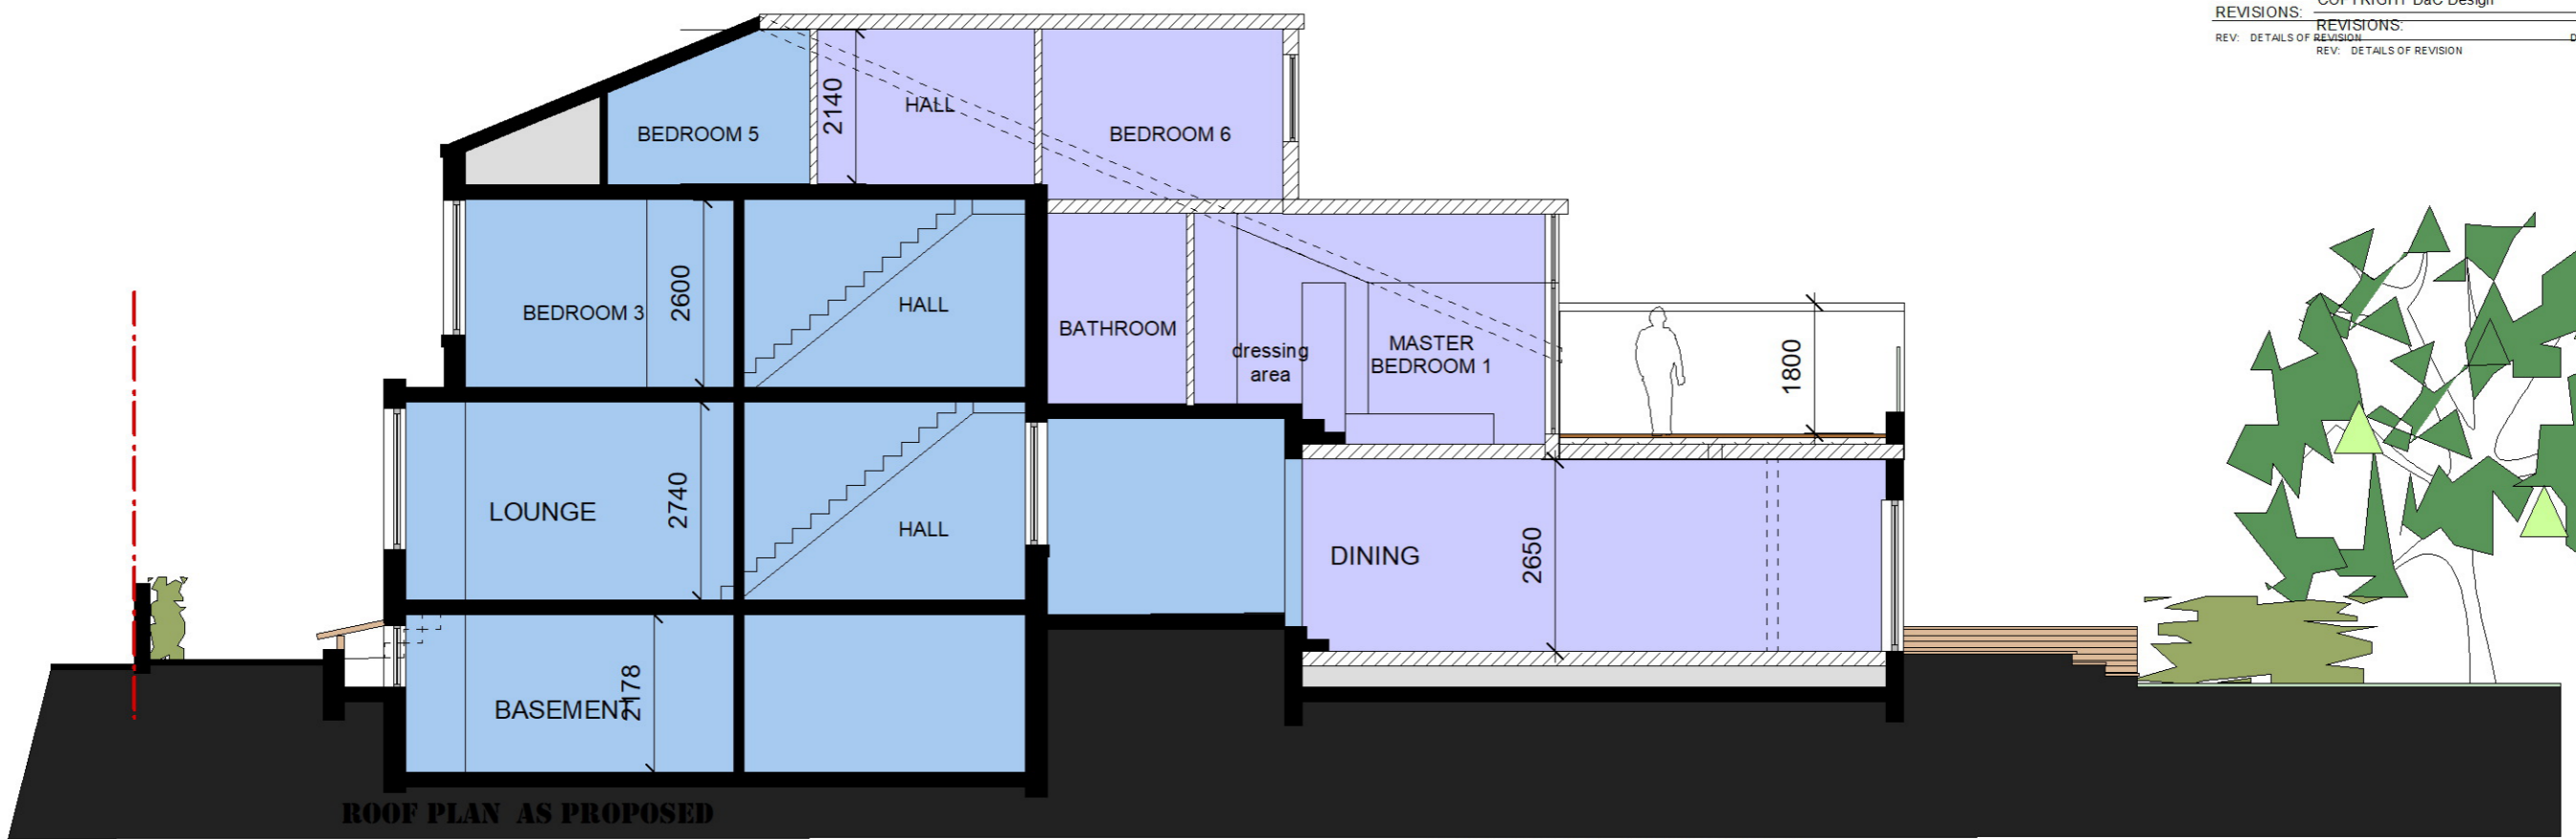

ROOF PLAN AS PROPOSED

SECTION A-A AS PROPOSED

SECTION B - B AS PROPOSED

D@C DESIGN
 ARCHITECTURE & PLANNING
 0776 452 3545 0161 425 3934

CLIENT: Mr & Mrs Muj
 SCALE: 1:100 @ A3
 DATE: Oct 2023

DRAWING: SECTIONS - AS PROPOSED
 JOB TITLE: Remodel and Extension _ 258 Wellington Rd Sth, Stockport, SK2 6ND