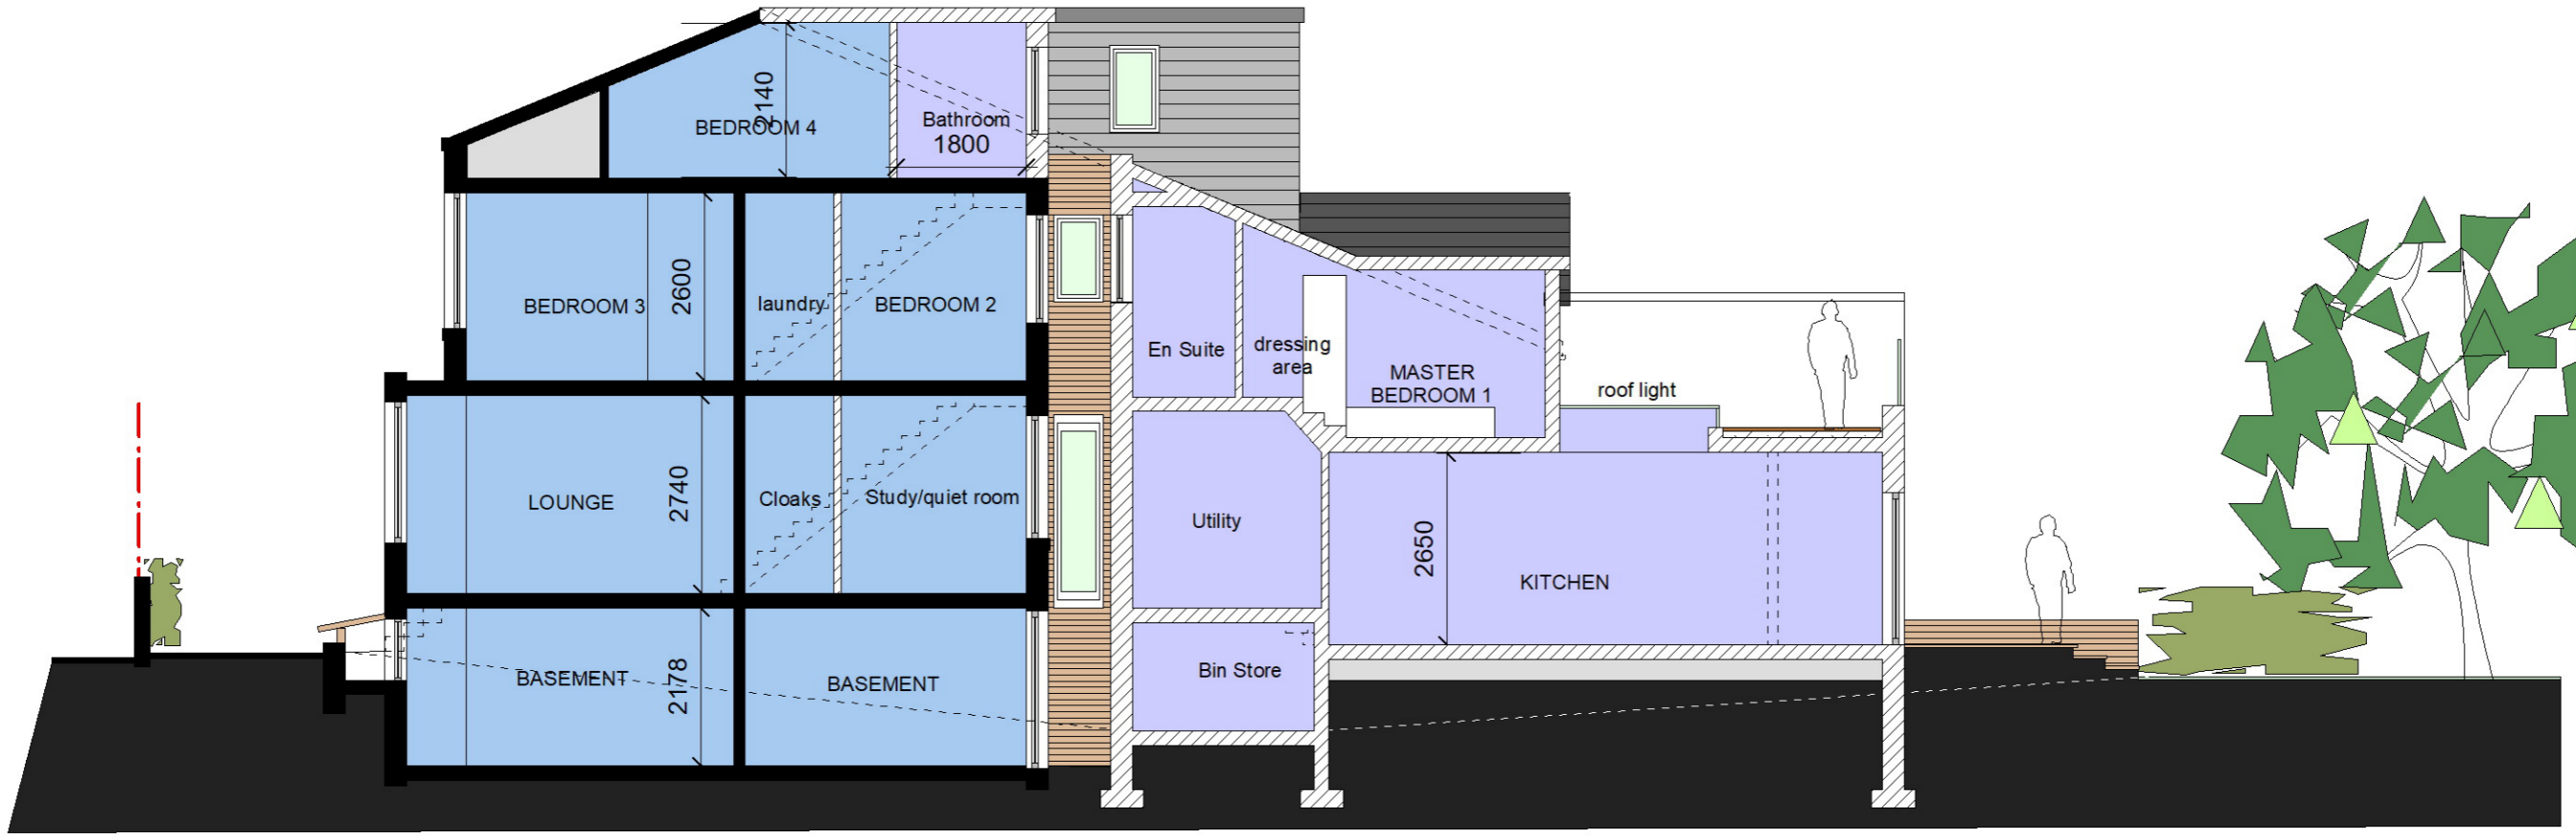

ROOF PLAN AS PROPOSED

SECTION A-A AS PROPOSED

SECTION B - B AS PROPOSED

D@C DESIGN
 ARCHITECTURE & PLANNING
 0776 452 3545 0161 425 3934

CLIENT: Mr & Mrs Muj
 SCALE: 1:100 @ A3
 DATE: Oct 2023

DRAWING: SECTIONS - AS PROPOSED
 JOB TITLE: Remodel and Extension _ 258 Wellington Rd Sth, Stockport, SK2 6ND