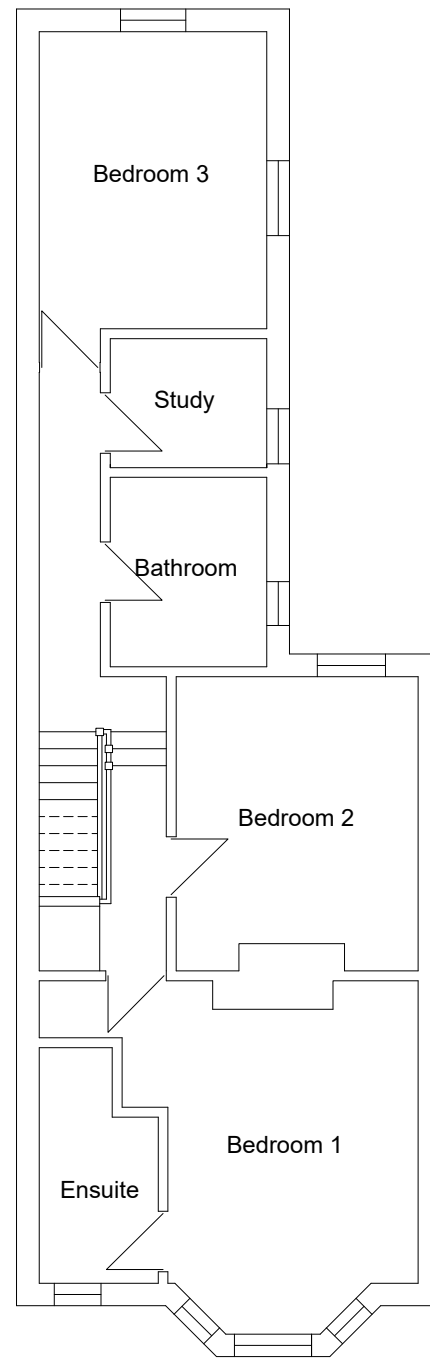

Ground Floor Plan

First Floor Plan

Roof Plan

mk3designs

Client: Mr & Mrs Moore

Project: 6 Marnhull Road
Poole
Dorset BH15 2EX

Title: Existing Plans

DRAWN	MK
DATE	Nov 2023
SCALE	1:100@A3

Drg. No. P-02