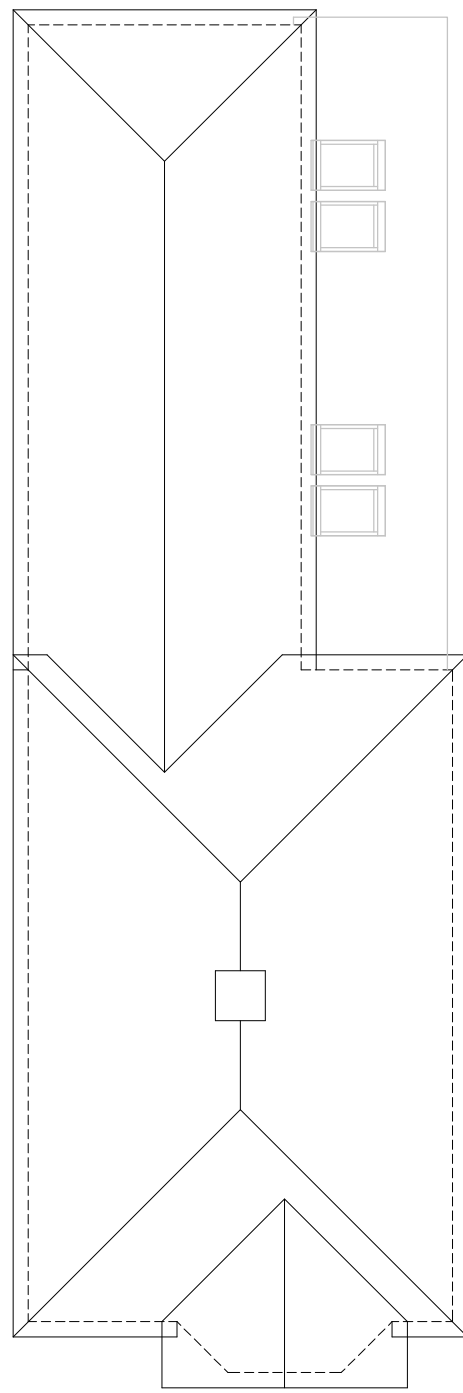

Ground Floor Plan

First Floor Plan

Roof Plan

mk3designs

Client: Mr & Mrs Moore

Project: 6 Marnhull Road
Poole
Dorset BH15 2EX

Title: Proposed Plans

DRAWN	MK
DATE	Nov 2023
SCALE	1:100@A3