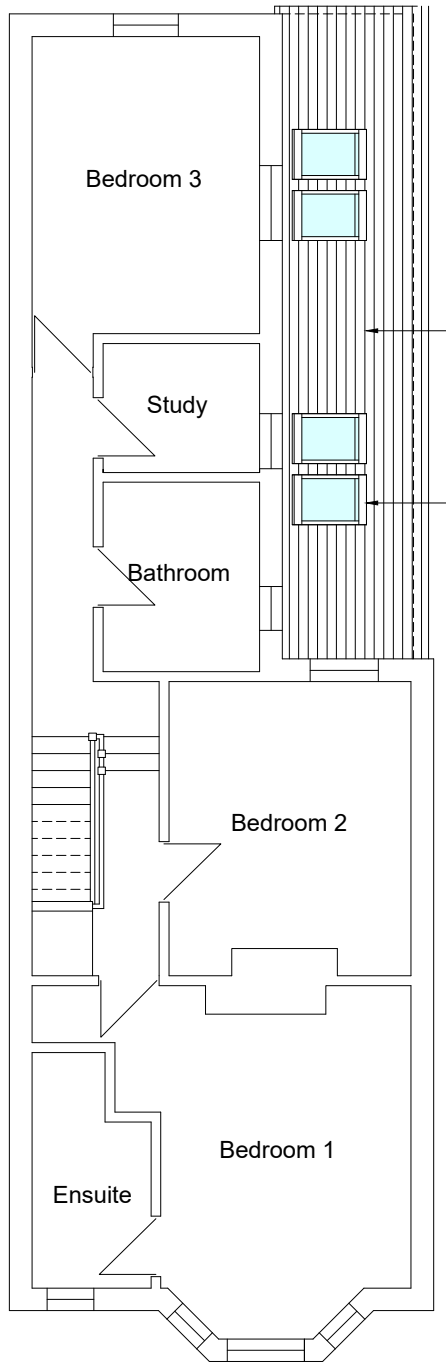

Ground Floor Plan

First Floor Plan

Roof Plan

mk3designs

Client: Mr & Mrs Moore

Project: 6 Marnhull Road
Poole
Dorset BH15 2EX

Title: Proposed Plans

DRAWN	MK
DATE	Nov 2023
SCALE	1:100@A3

Drg. No. P-04 A