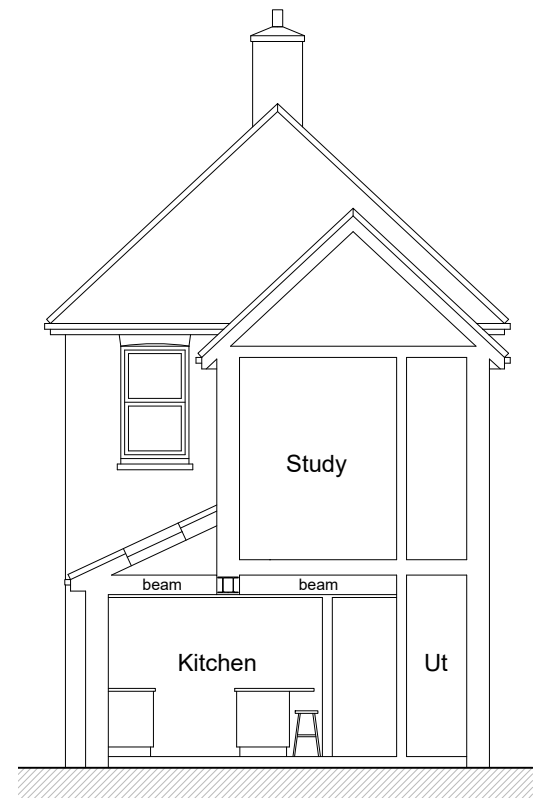

Ground Floor Plan

First Floor Plan

Roof Plan

mk3designs

Client: Mr & Mrs Moore

Project: 6 Marnhull Road
Poole
Dorset BH15 2EX

Title: Proposed Plans

DRAWN	MK
DATE	Nov 2023
SCALE	1:100@A3