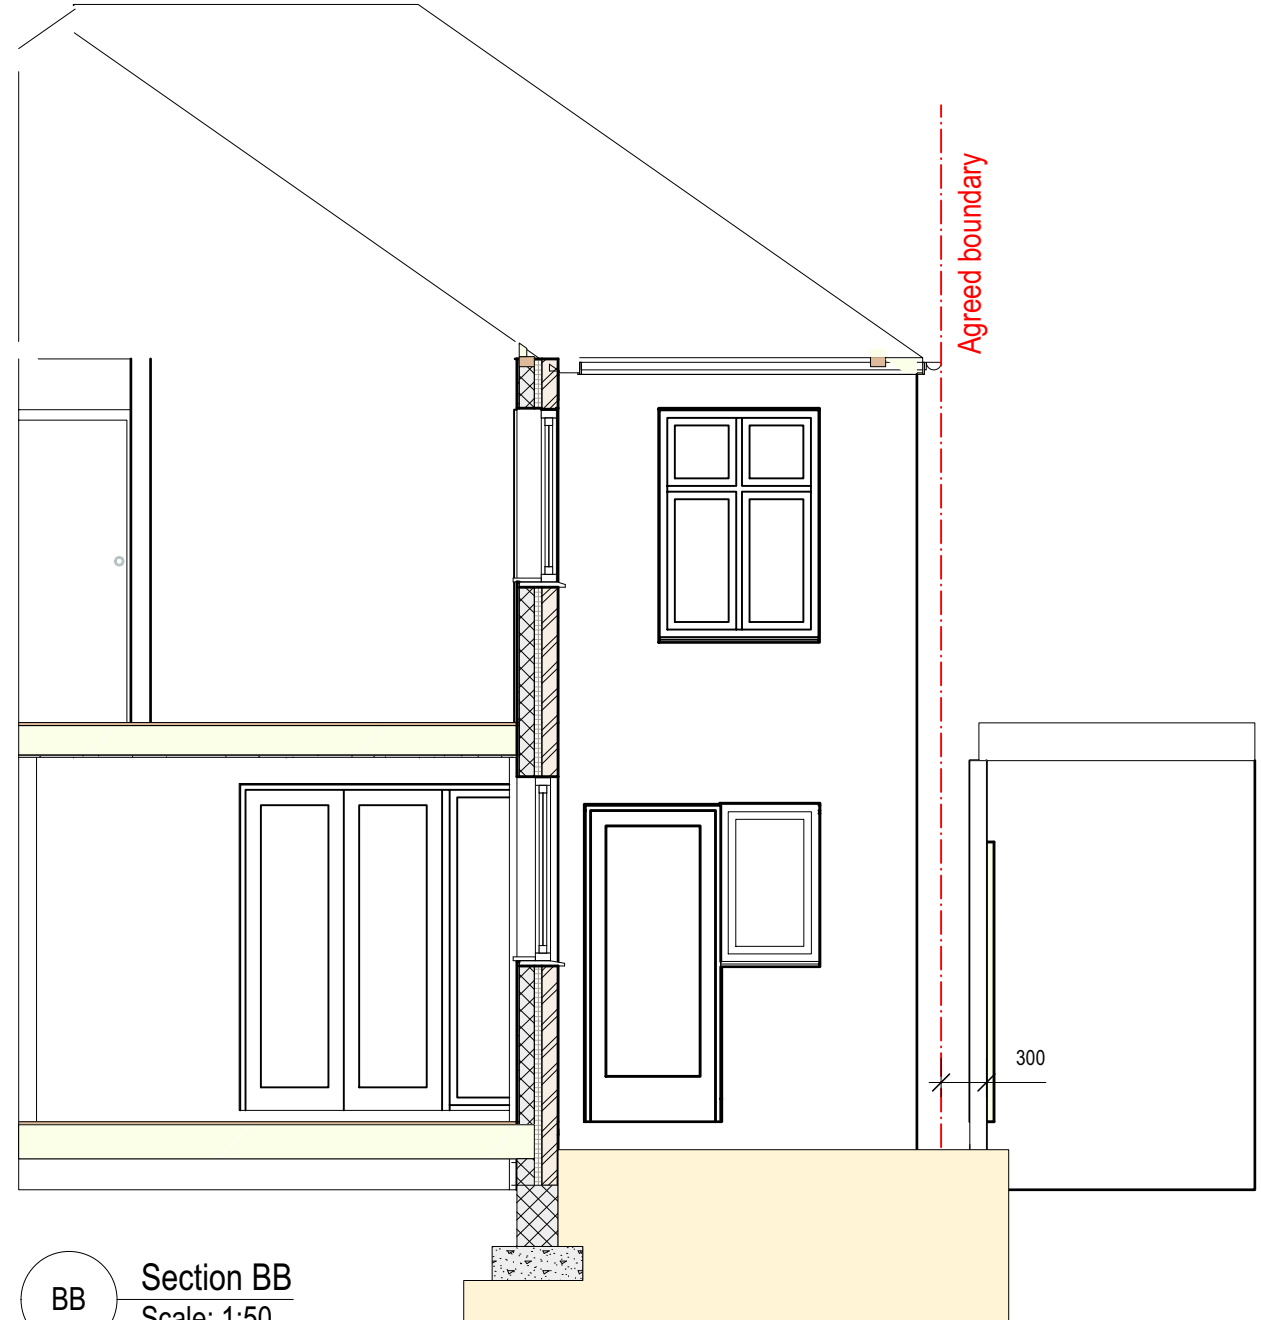

AA Section AA
Scale: 1:50

BB Section BB
Scale: 1:50

**constructive
individuals**

70A Holgate Road, York YO24 4AB
Tel:- 01904 625300 Mob:- 07875 570476
Email:- phil@constructiveindividuals.co.uk
Revision Notes:-

Drawing number:-
2024-PD05-04-002
Drawing date:-
23/02-2024
Revision:-
-
Revision date:-
-

Drawn by:-
Phil Bixby
Scale:-
As stated printed at A3
Project name:-
Extension & alterations
Project address:-
5 Pulleyn Drive
York, North Yorkshire YO24 1DY
Client:-
Valerie Warren
Drawing Title:-
As Existing Sections