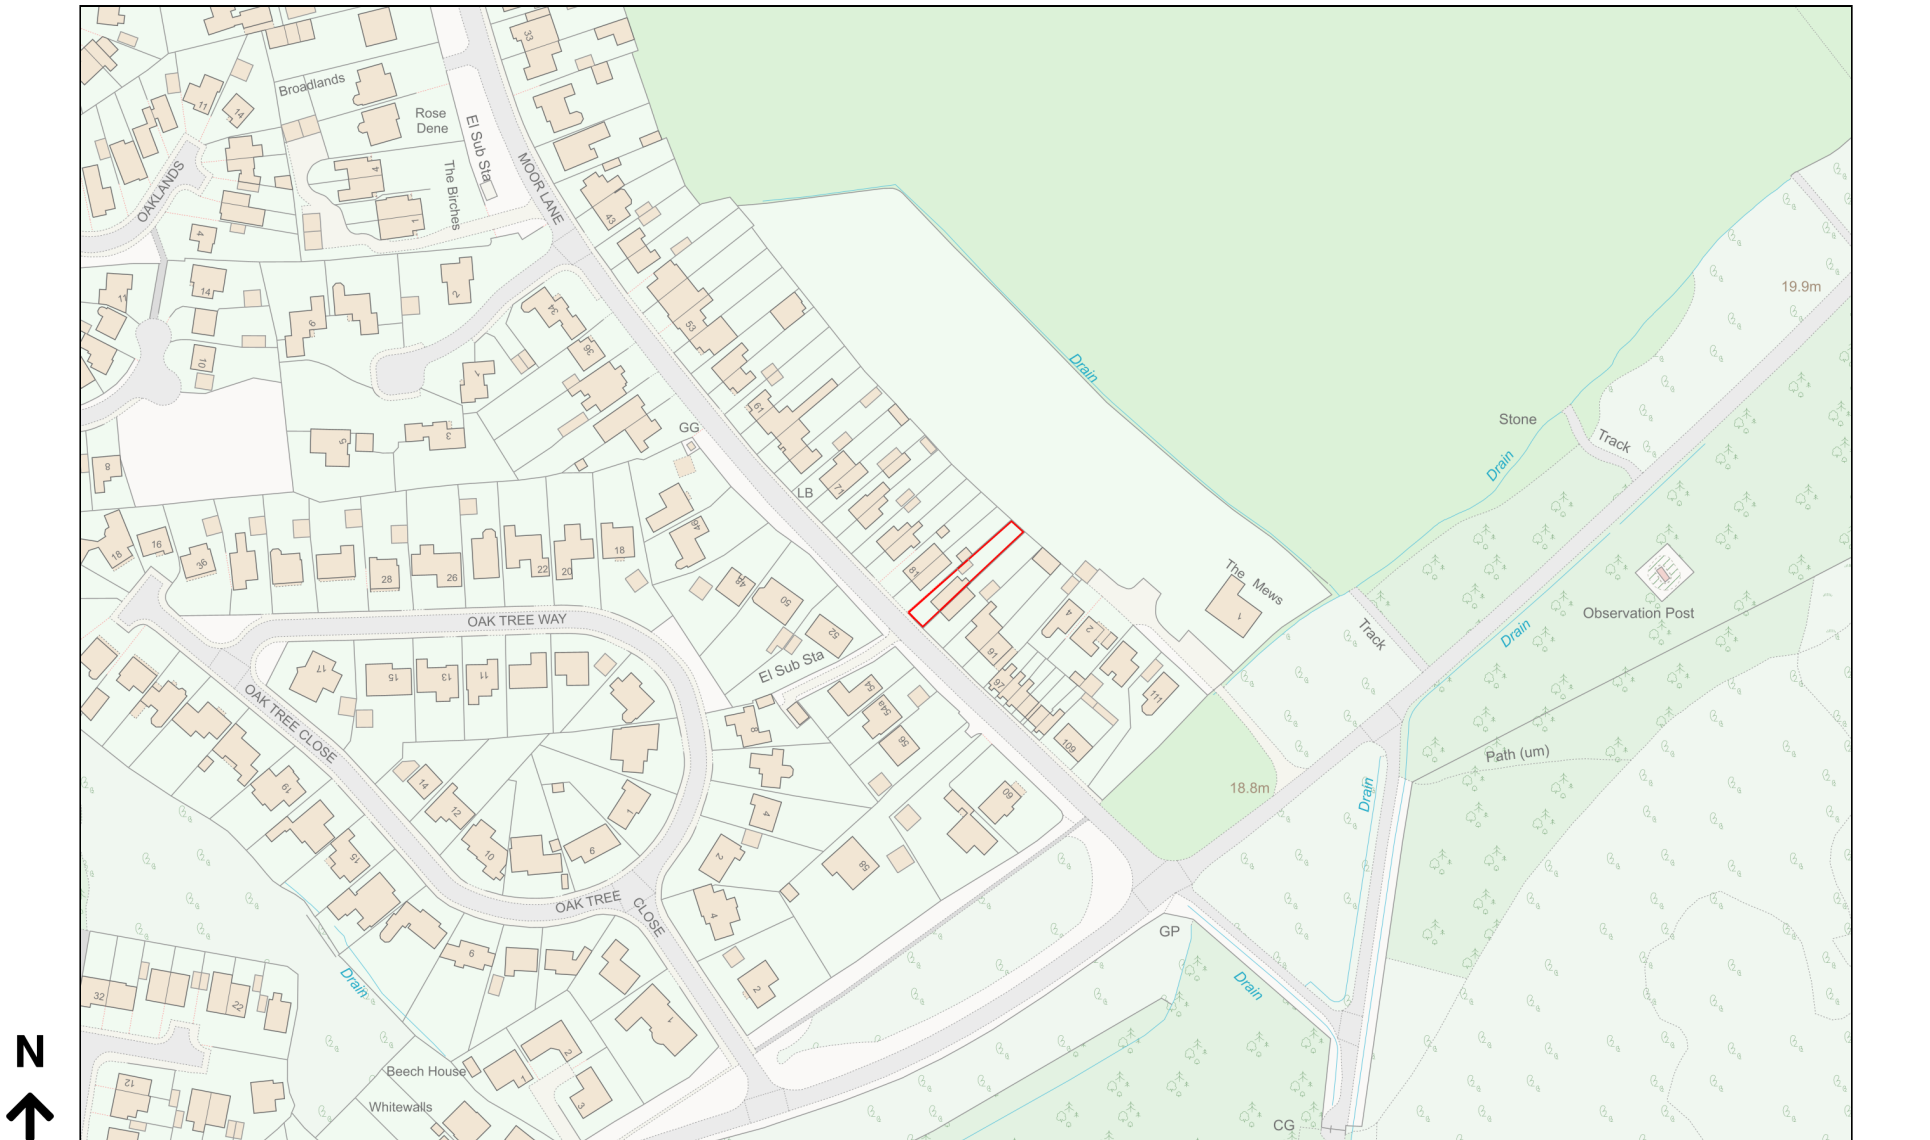

Location Plan

Site Address: 85, Moor Lane, Strensall, York, YO32 5UG

Date Produced: 14-Mar-2024

Scale: 1:2500 @A4

Planning Portal Reference: PP-12882706v1