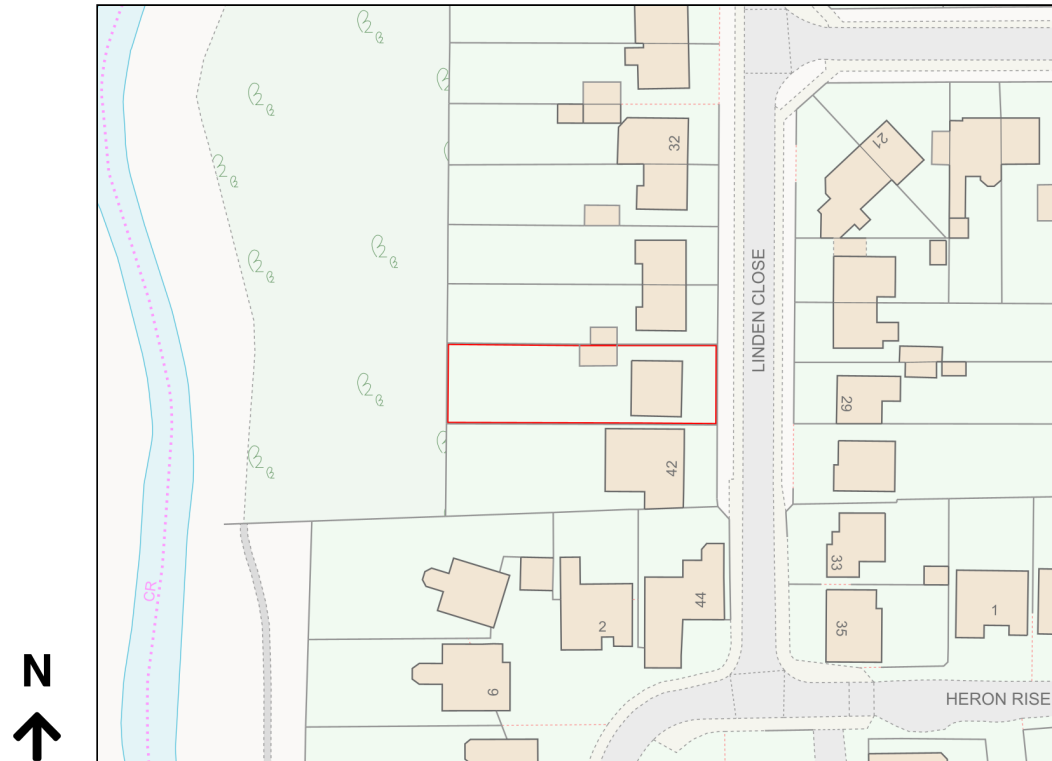

Location Plan

Site Address: 40, Linden Close, Huntington, York, YO32 9RQ

Date Produced: 16-Mar-2024

Scale: 1:1250 @A4

Planning Portal Reference: PP-12875143v1