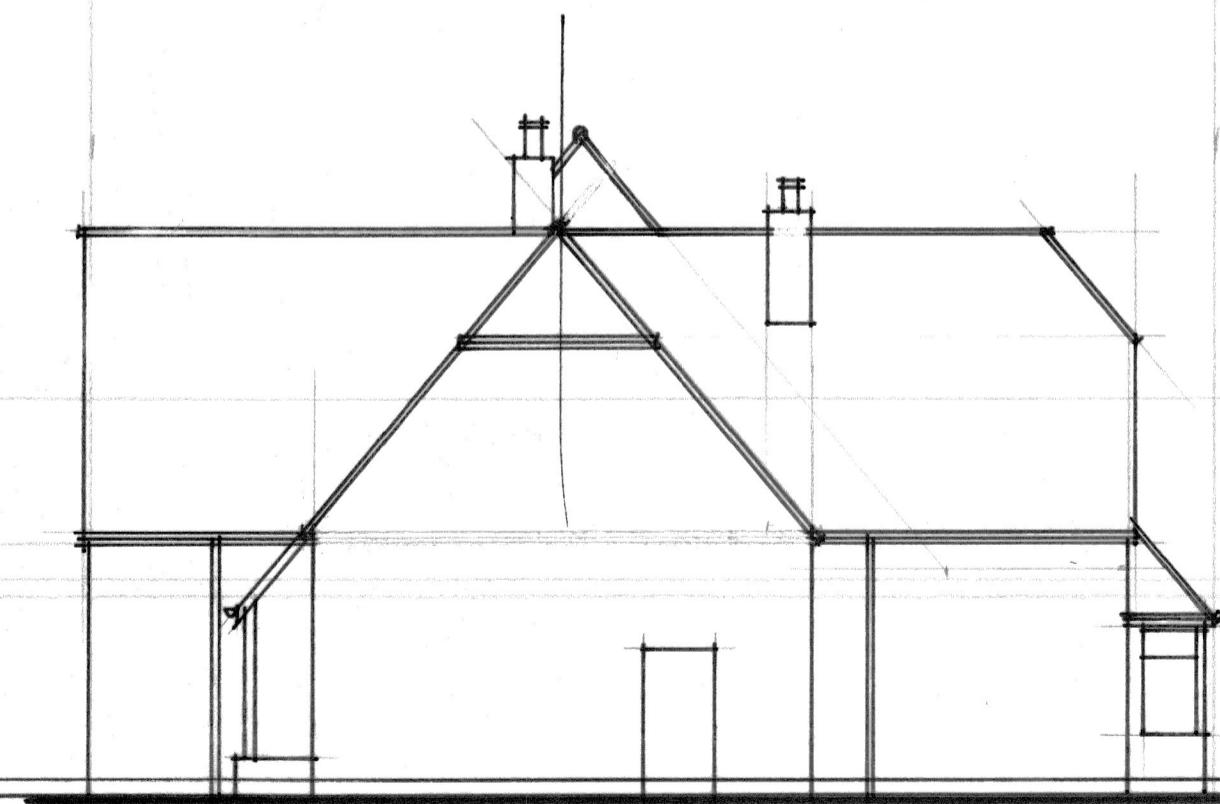

· ROWAN TREE HOUSE · 24 BRADLEY LANE · RUFFORTH · YO23 3QV ·

SCALE · 1:100

REAR - WEST.

SIDE - SOUTH.

FRONT - EAST.

SIDE - NORTH.

0. 1. 2. 3. 4. 5. 6. MTR.
(1:100 ELEVATION SCALE.)