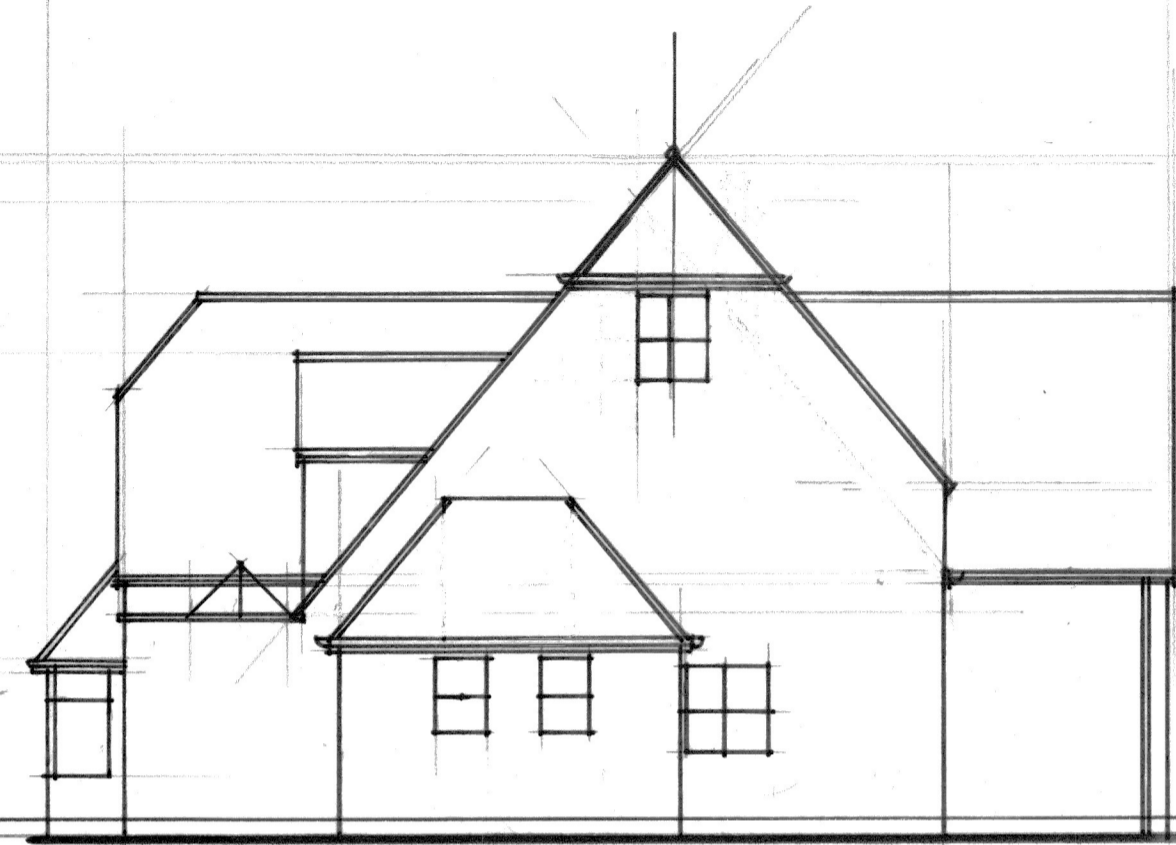

· ROWAN TREE HOUSE · 24 BRADLEY LANE · RUFFORTH · YO23 3QV ·

SCALE · 1:100

REAR - WEST.

SIDE - SOUTH.

FRONT - EAST.

SIDE - NORTH.

0. 1. 2. 3. 4. 5. 6. MTR.
(1:100 ELEVATION SCALE.)