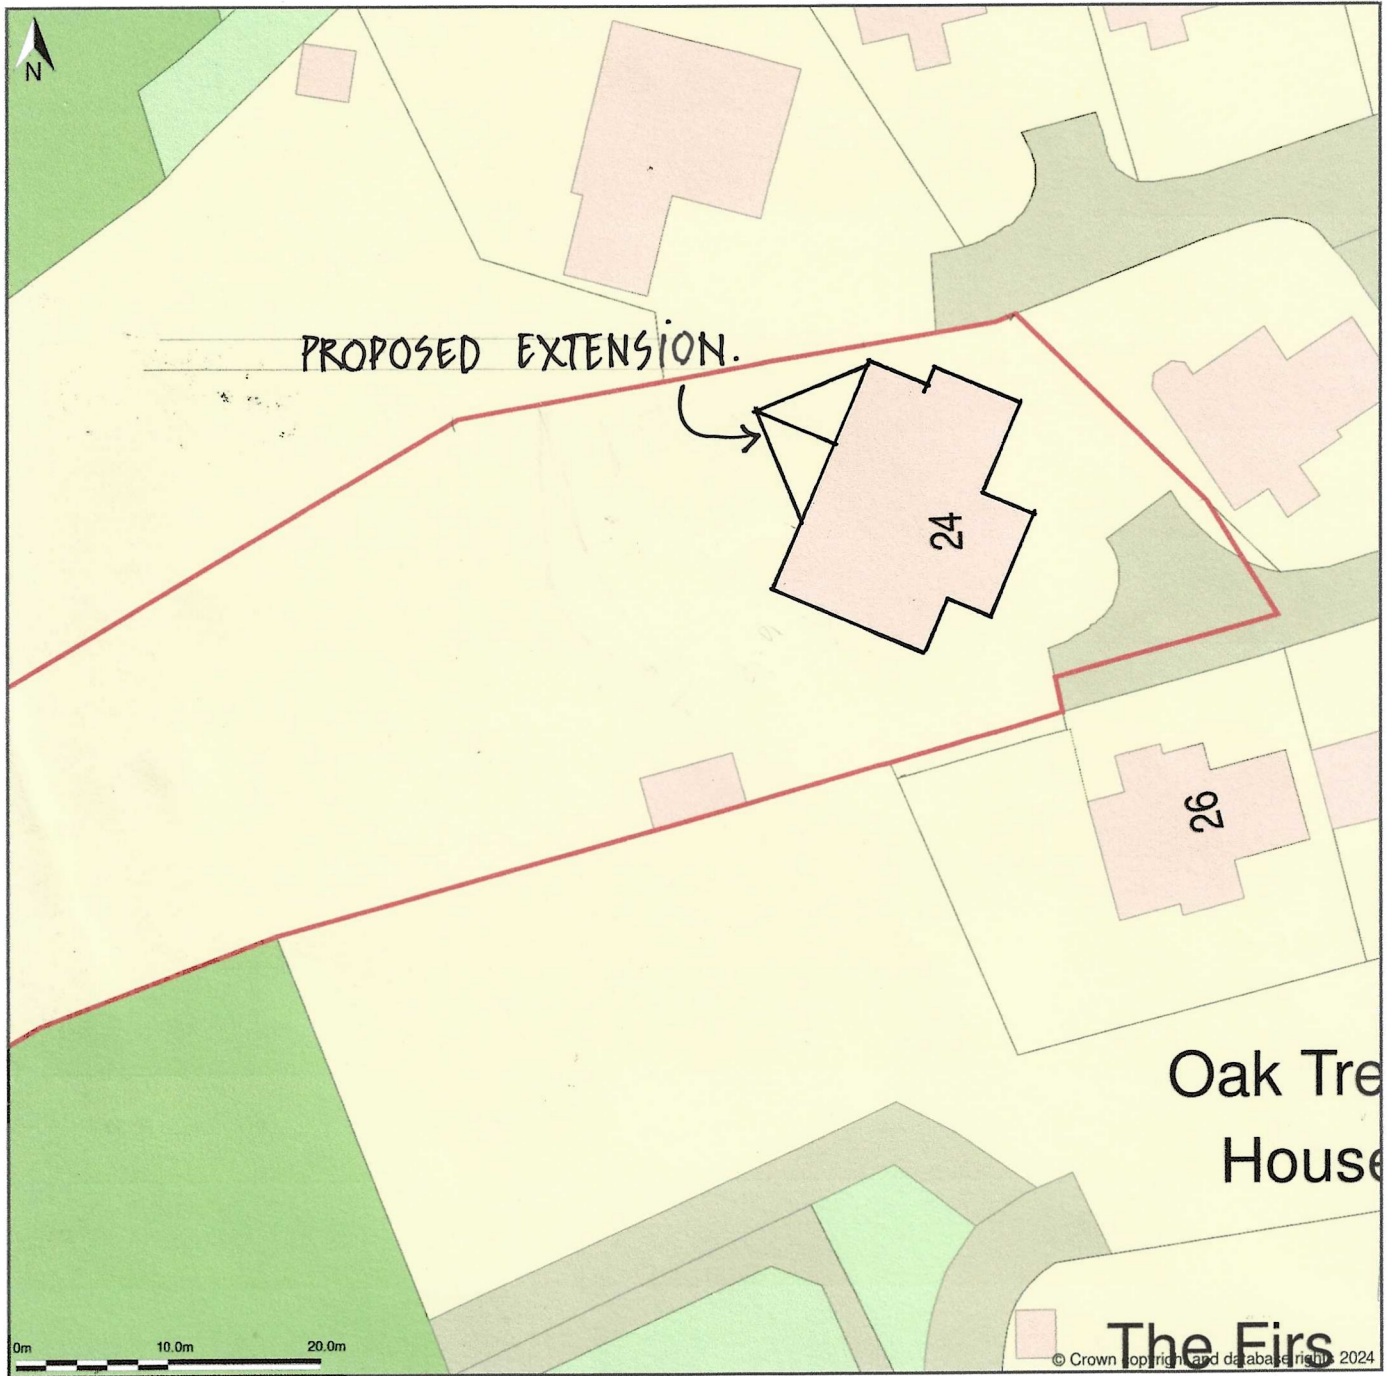

24, Bradley Lane, Rufforth, York, YO23 3QJ

Site Plan (also called a Block Plan) shows area bounded by: 452951.1, 451072.62 453041.1, 451162.62 (at a scale of 1:500), OSGridRef: SE52995111. The representation of a road, track or path is no evidence of a right of way. The representation of features as lines is no evidence of a property boundary.

Produced on 8th Jan 2024 from the Ordnance Survey National Geographic Database and incorporating surveyed revision available at this date. Reproduction in whole or part is prohibited without the prior permission of Ordnance Survey. © Crown copyright 2024. Supplied by www.buyaplan.co.uk a licensed Ordnance Survey partner (100053143). Unique plan reference: #00857020-4EF523.

SITE PLAN 1:500