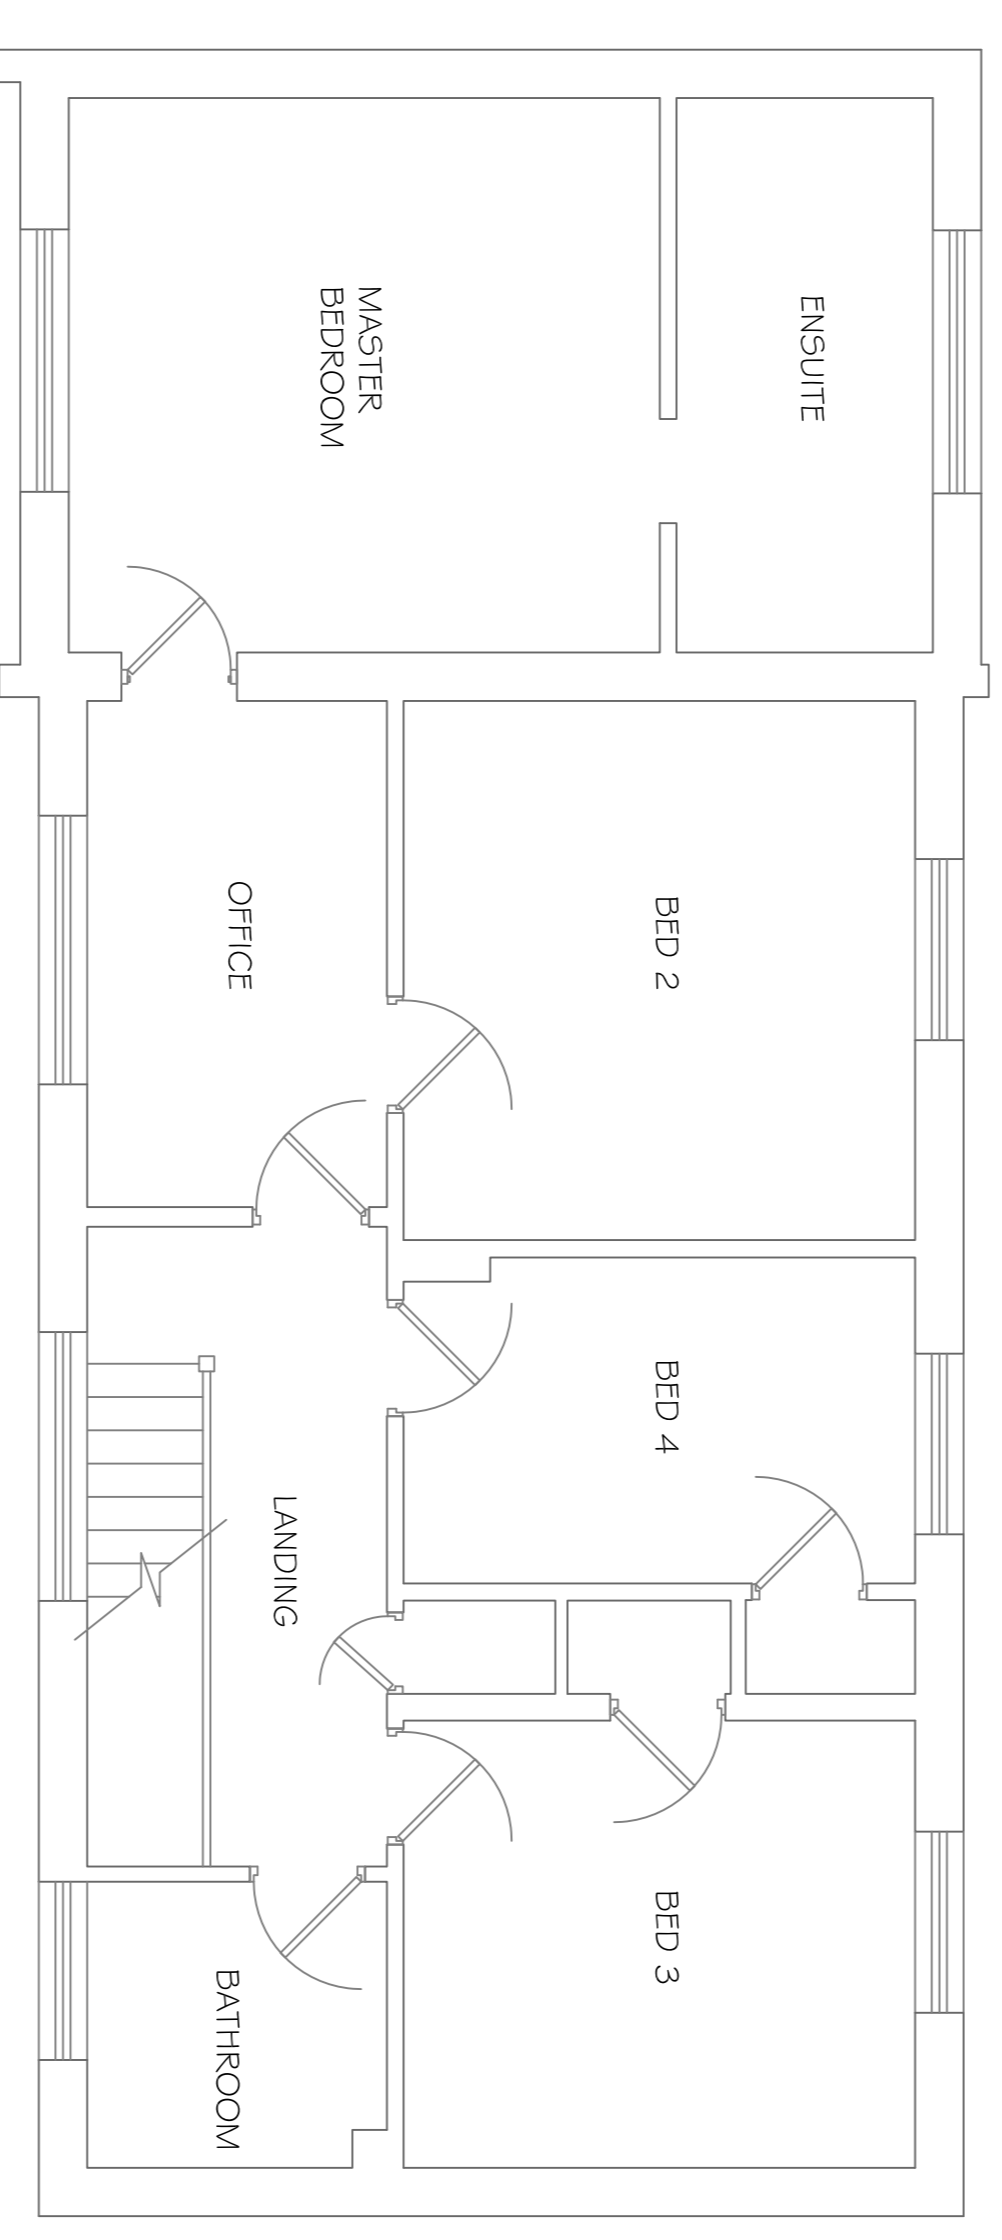

EXISTING FIRST FLOOR PLAN 1:50 @ A1

BATRAM ASSOCIATES

Project: MR AND MRS WITHAM
RYTHVIEW
POTTEN END
THE
EXISTING GROUND AND
FIRST FLOOR PLANS

Scale: 1:50 @ A1 Date: FEB24
Drawn by: [Name] Rev: 8022-01