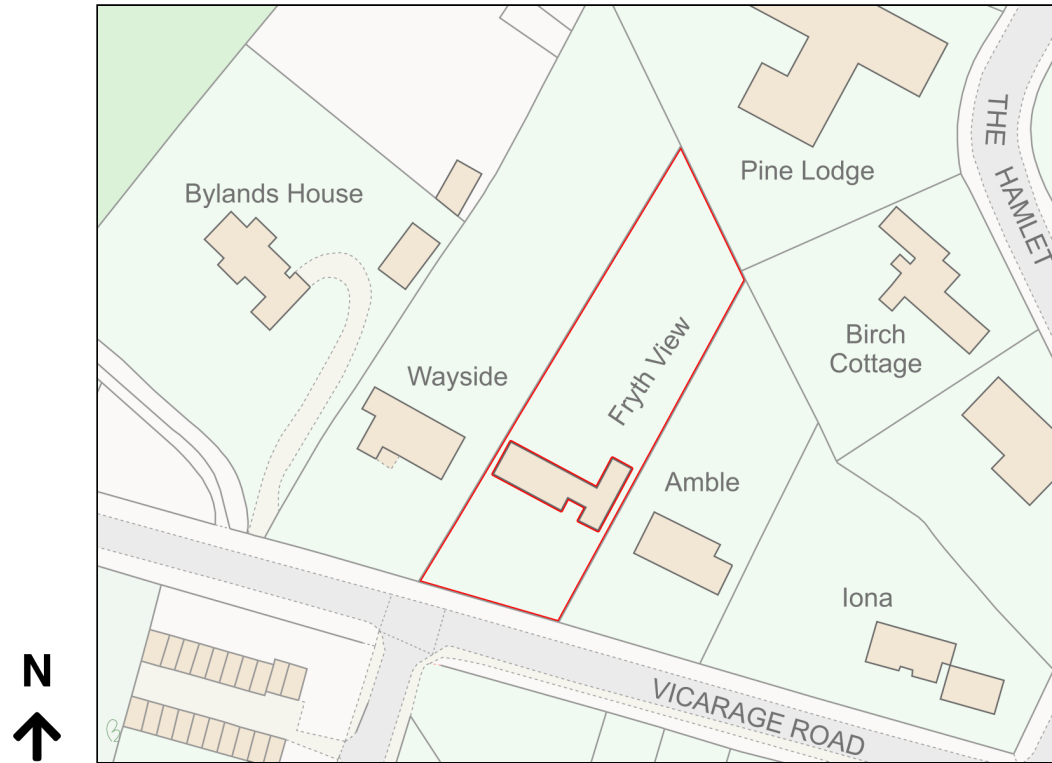

# Location Plan

Site Address: Fryth View, Vicarage Road, Potten End, Berkhamsted, HP4 2RA

Date Produced: 19-Mar-2024

Scale: 1:1250 @A4

Planning Portal Reference: PP-12905856v1