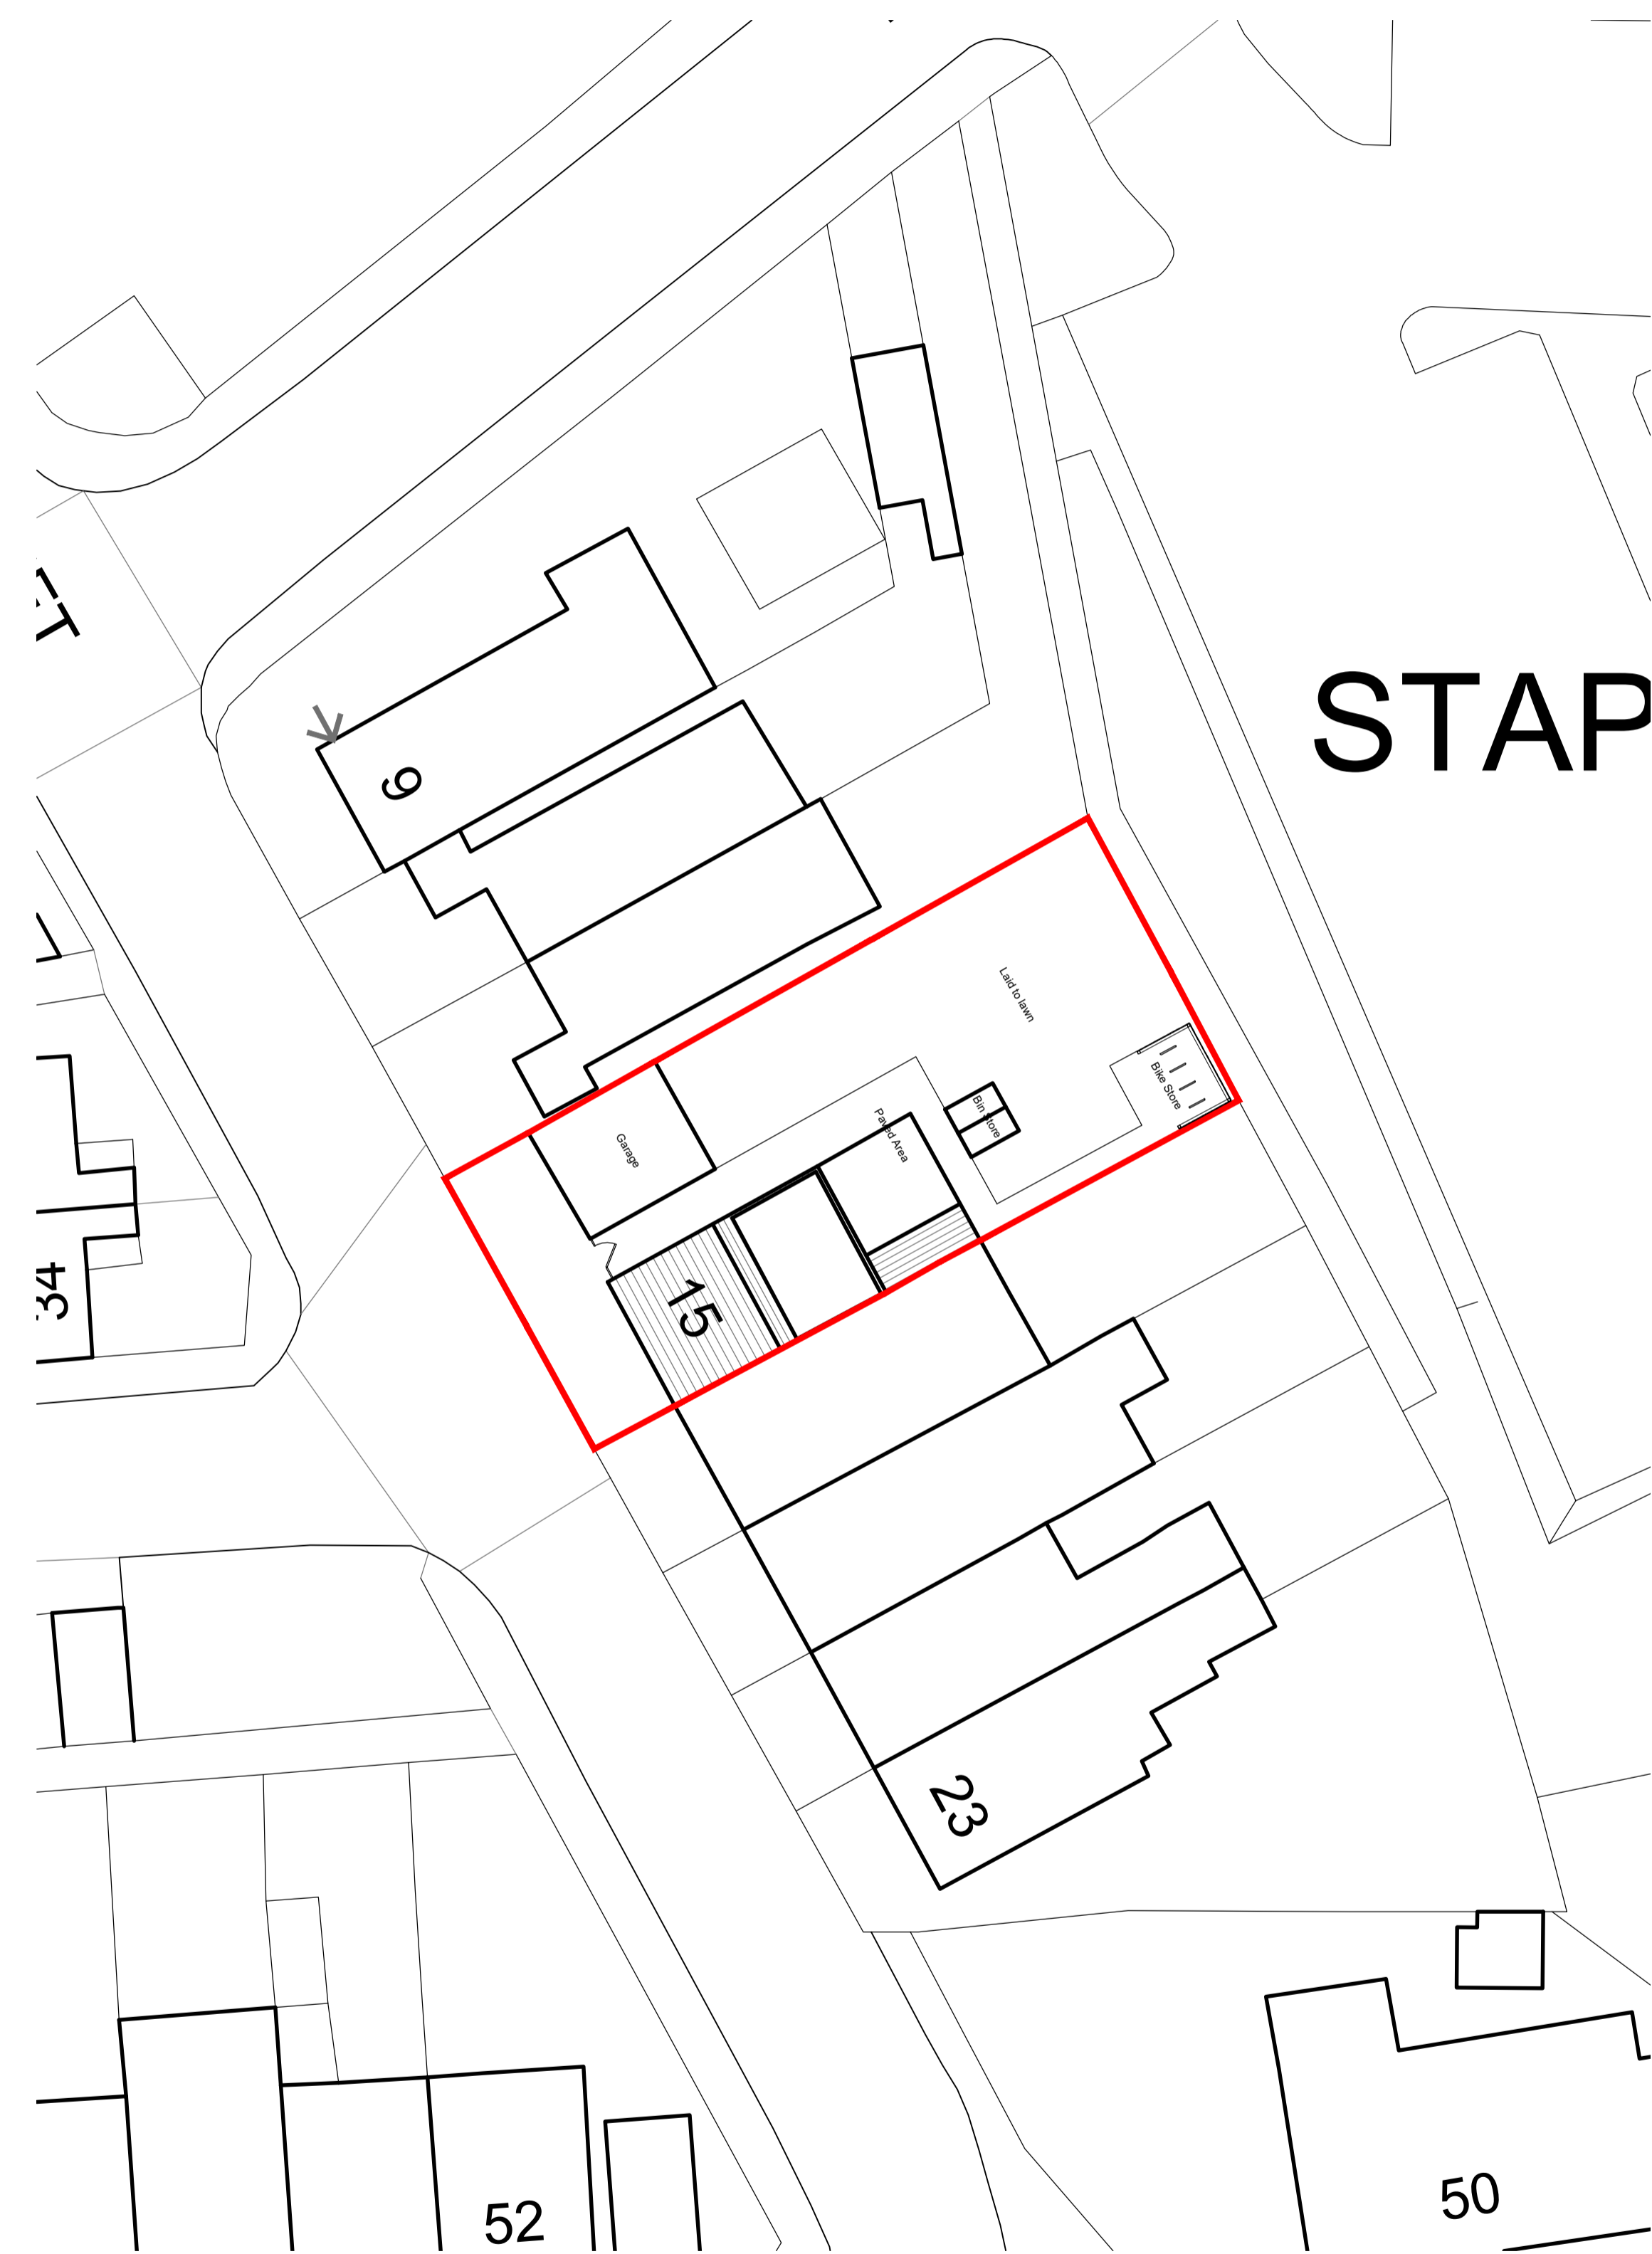

STAP

STAP

Bike Store
 Scale 1:50

NORTH

PROJECT: 15 Bath Street, Bristol		
TITLE: Existing and Proposed Site Plans		
SCALE: 1:200 @ A1	DATE: Mar' 2024	DRAWN BY: JM
DRAWING NUMBER: 4271.PL2.02	REVISION: B	