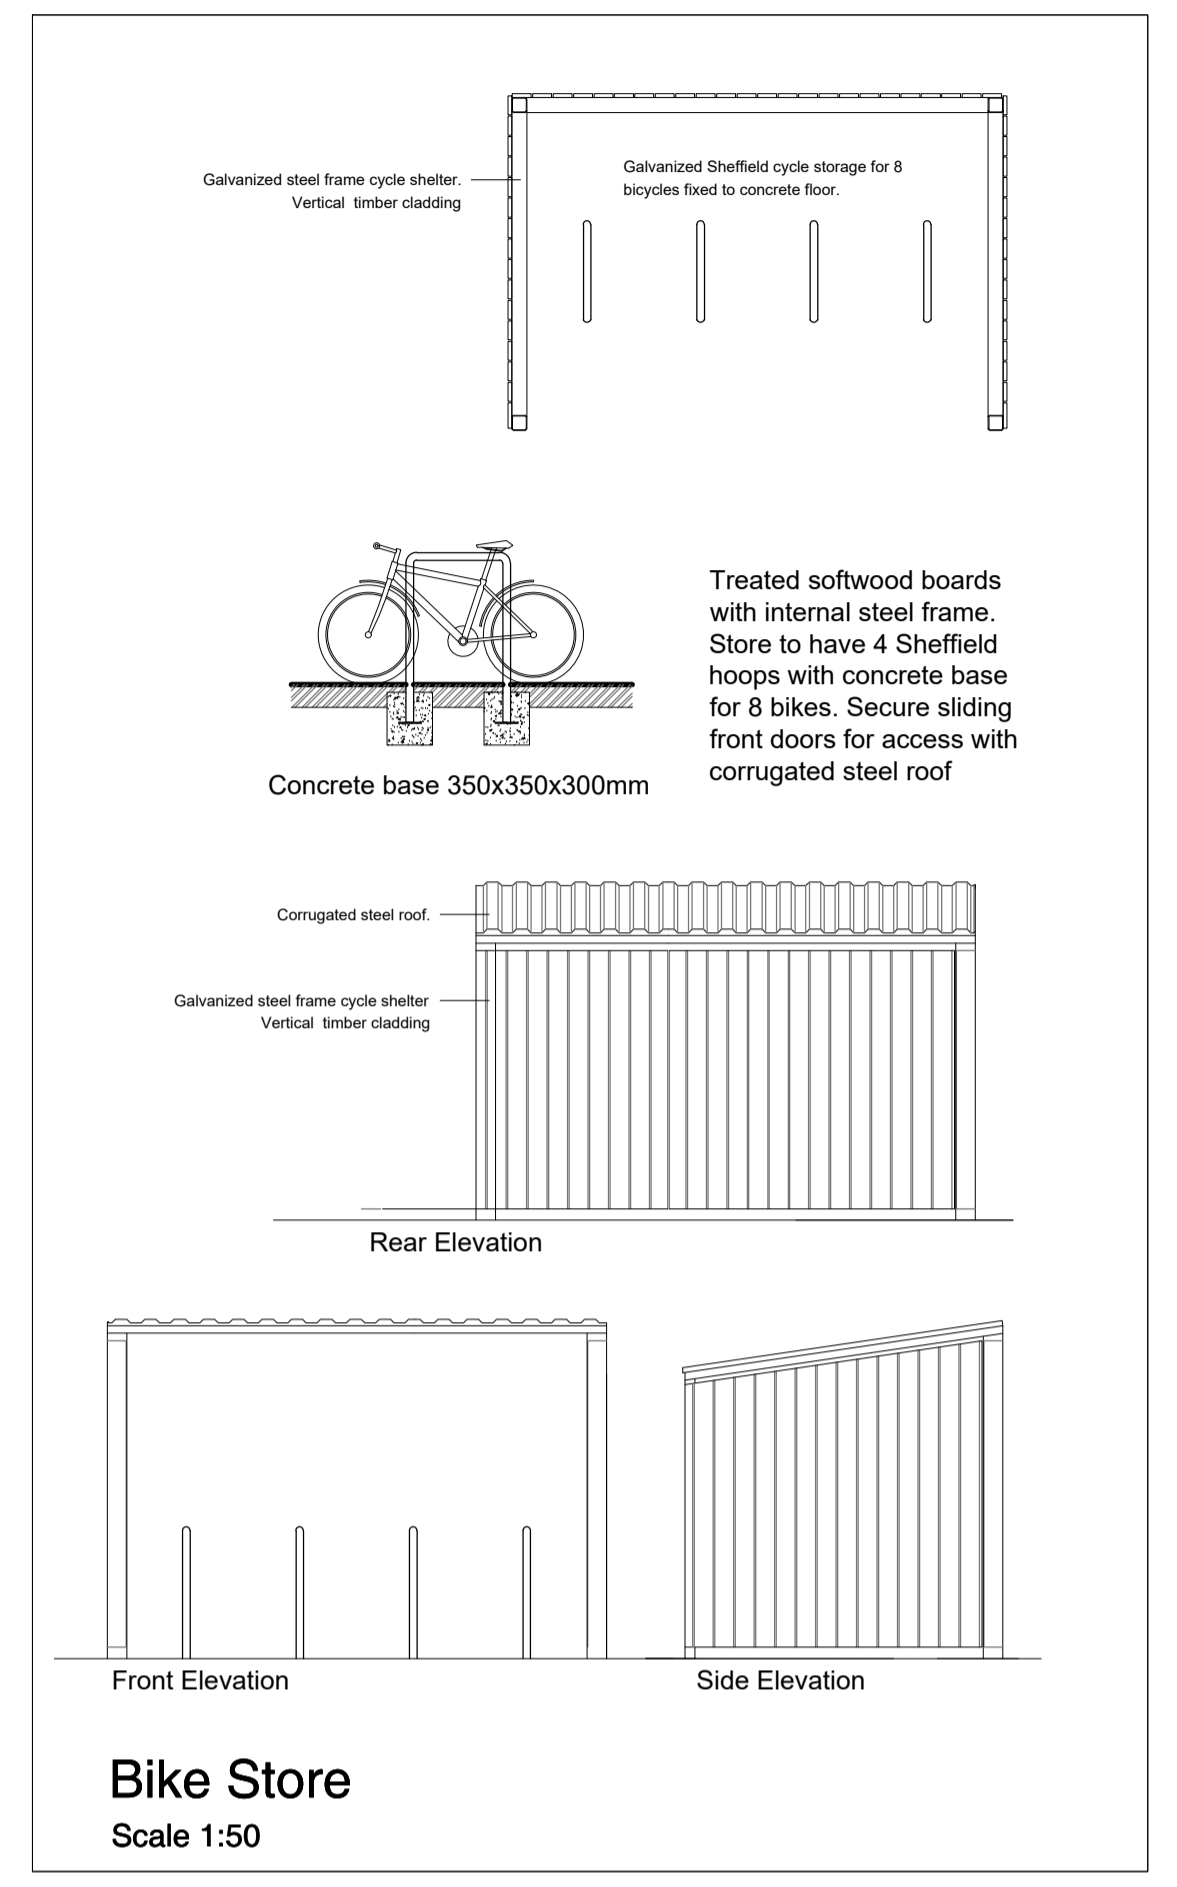

STAP

STAP

Bike Store
 Scale 1:50

NORTH

PROJECT: 15 Bath Street, Bristol		
TITLE: Existing and Proposed Site Plans		
SCALE: 1:200 @ A1	DATE: Mar' 2024	DRAWN BY: JM
DRAWING NUMBER: 4271.PL2.02	REVISION: B	