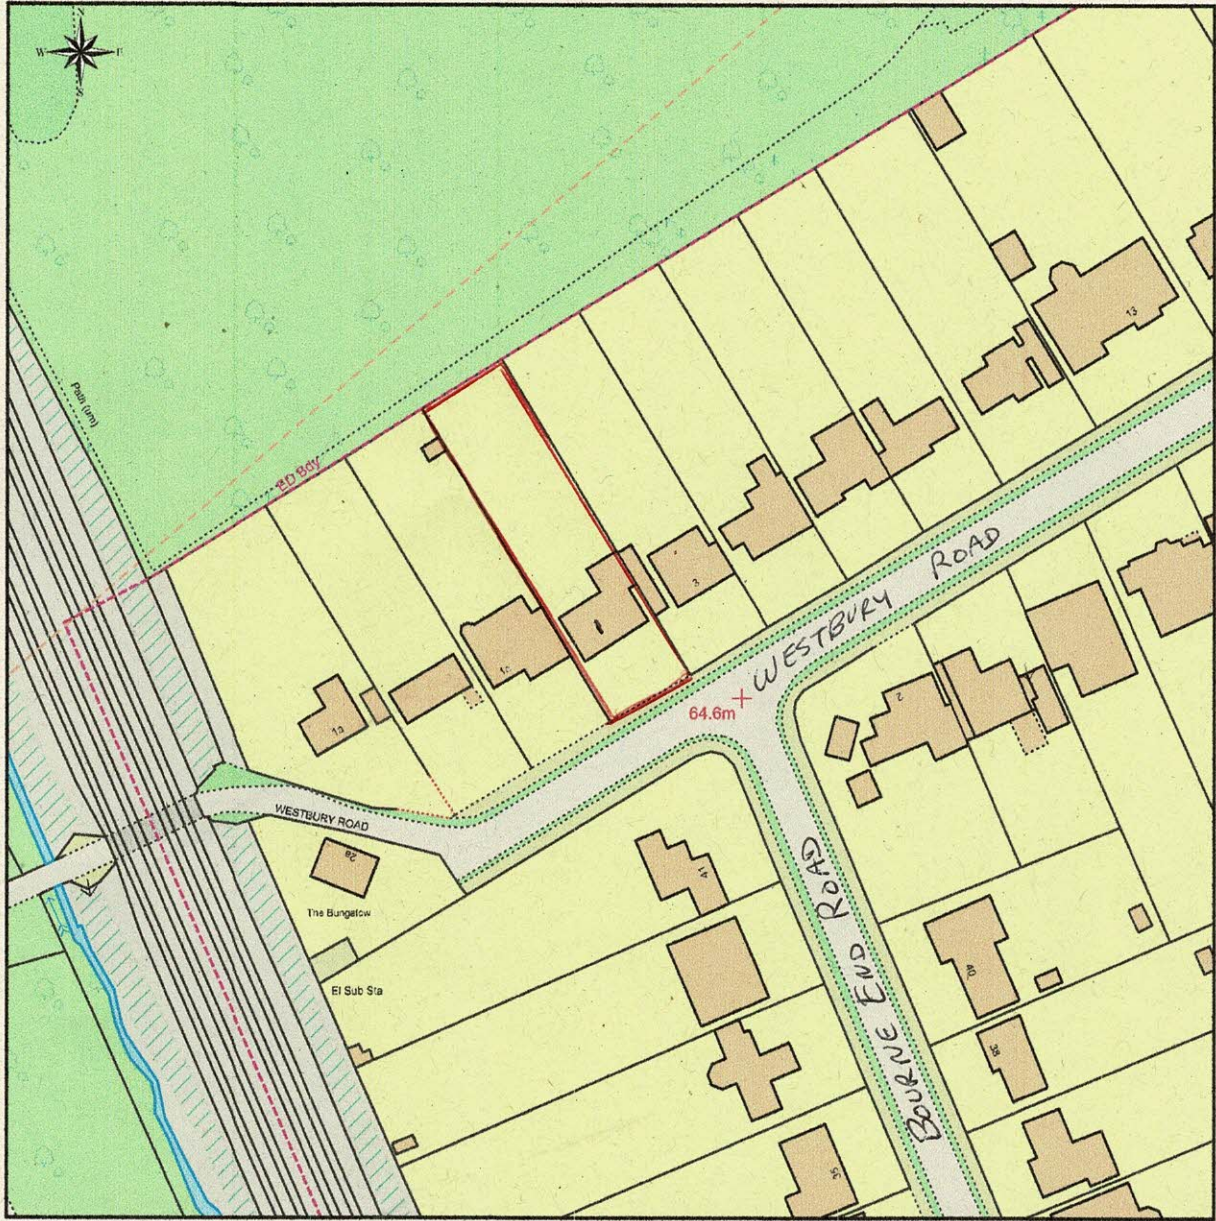

Location Plan of 1 Westbury Road, Northwood HA6 3DB

This Plan includes the following Licensed Data: OS MasterMap Colour PDF Location Plan by the Ordnance Survey National Geographic Database and incorporating surveyed revision available at the date of production. Reproduction in whole or in part is prohibited without the prior permission of Ordnance Survey. The representation of a road, track or path is no evidence of a right of way. The representation of features, as lines is no evidence of a property boundary. © Crown copyright and database rights, 2023. Ordnance Survey 0100031673

0m 20m 40m 60m 80m 100m

Scale: 1:1250, paper size: A4