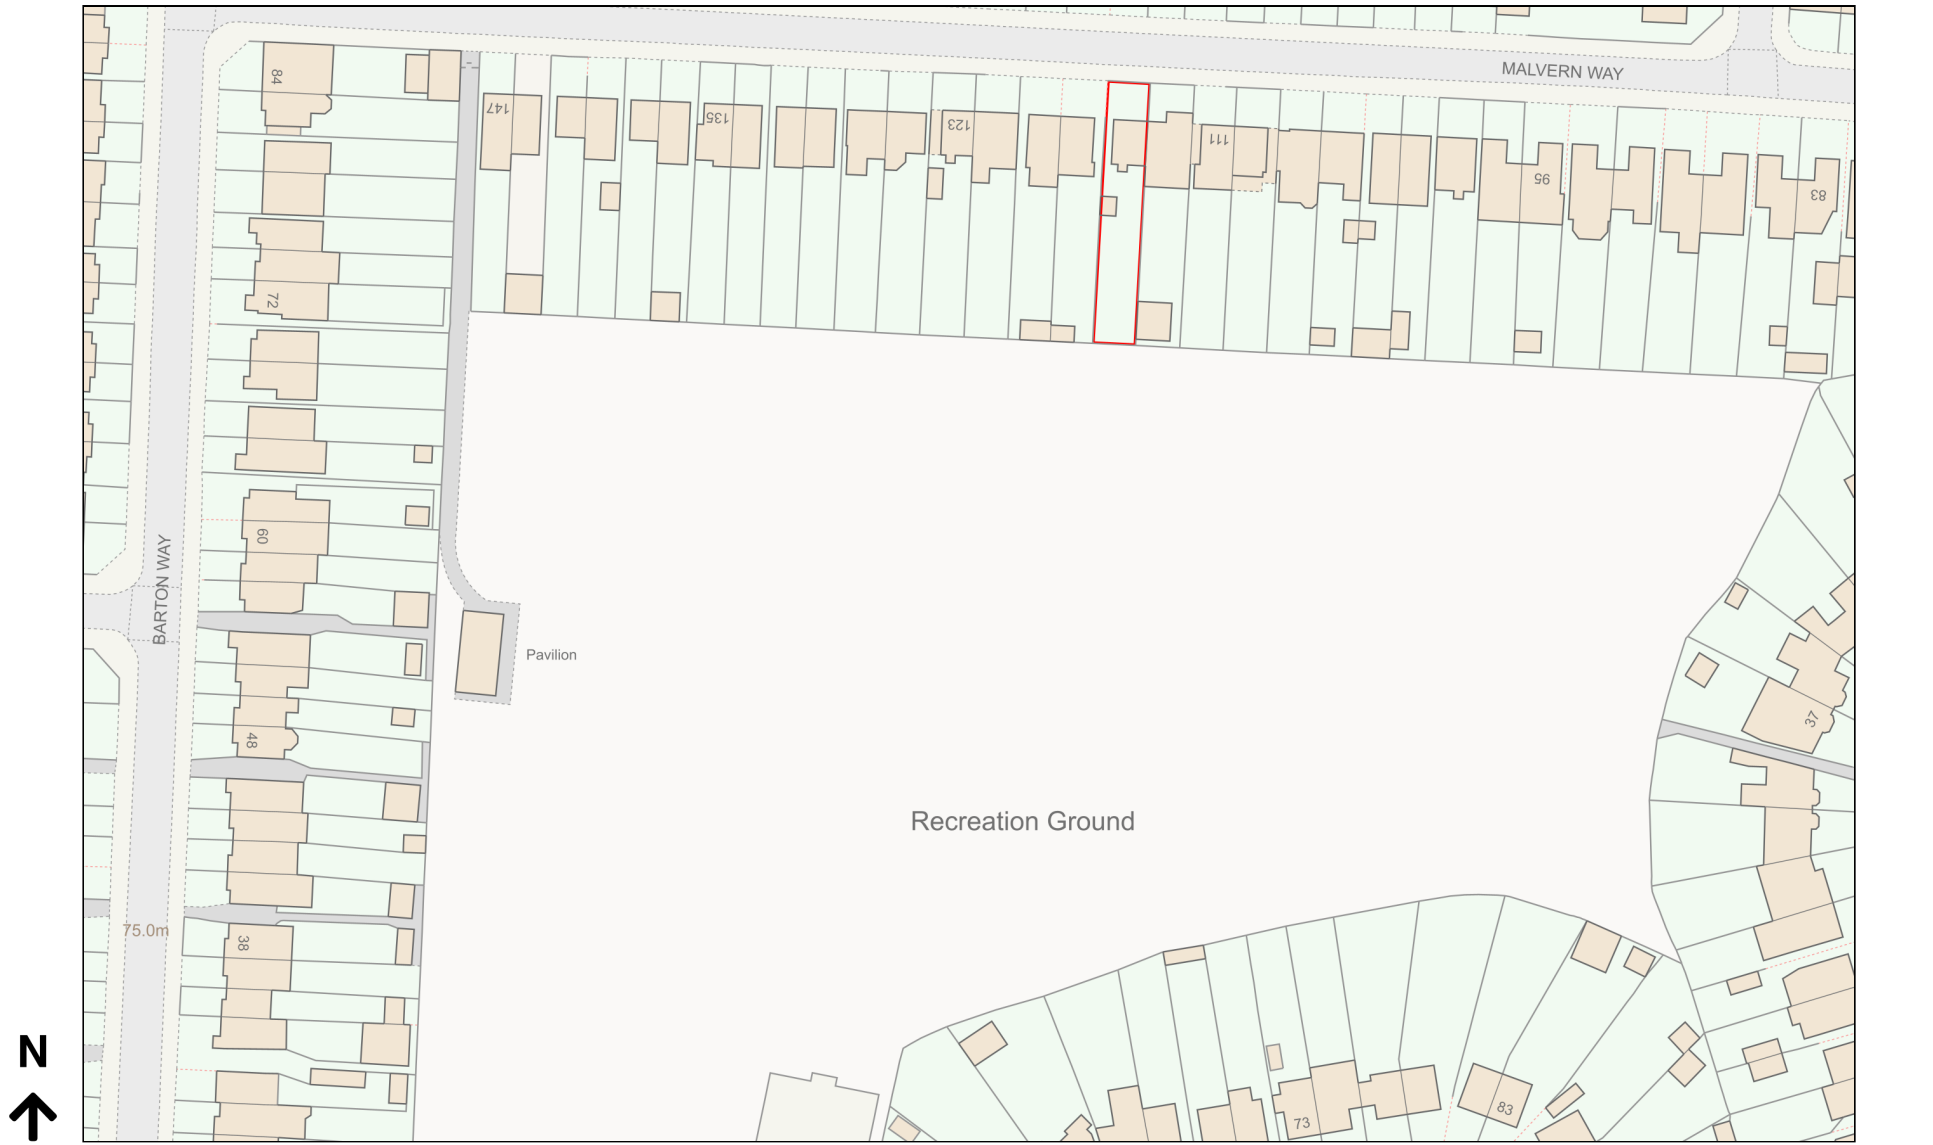

# Location Plan

Site Address: 115, Malvern Way, Croxley Green, WD3 3QH

Date Produced: 21-Mar-2024

Scale: 1:1250 @A4

Planning Portal Reference: PP-12845080v1