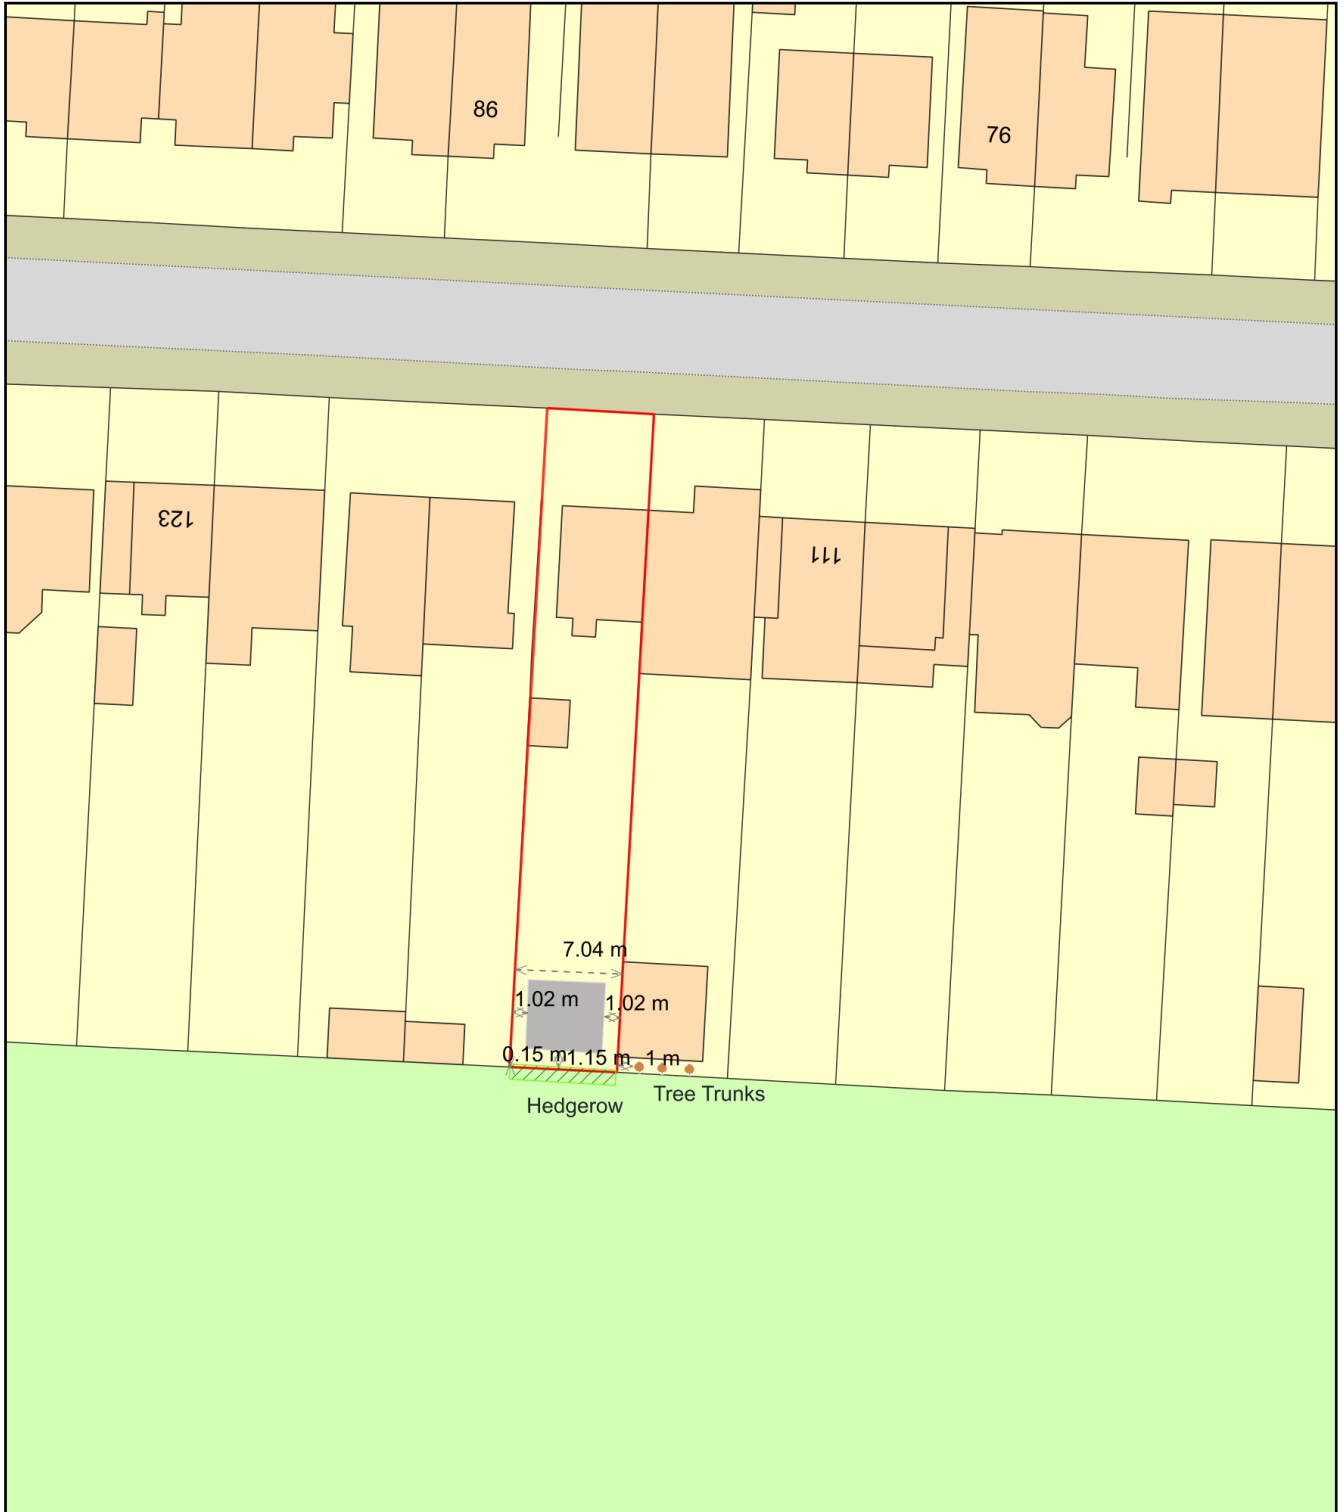

Site Plan - Outbuilding - 115 Malvern Way, WD3 3QH

Plan Produced for: Matthew Eggleton

Date Produced: 17 Mar 2024

Plan Reference Number: TQRQM24077105411161

Scale: 1:500 @ A4