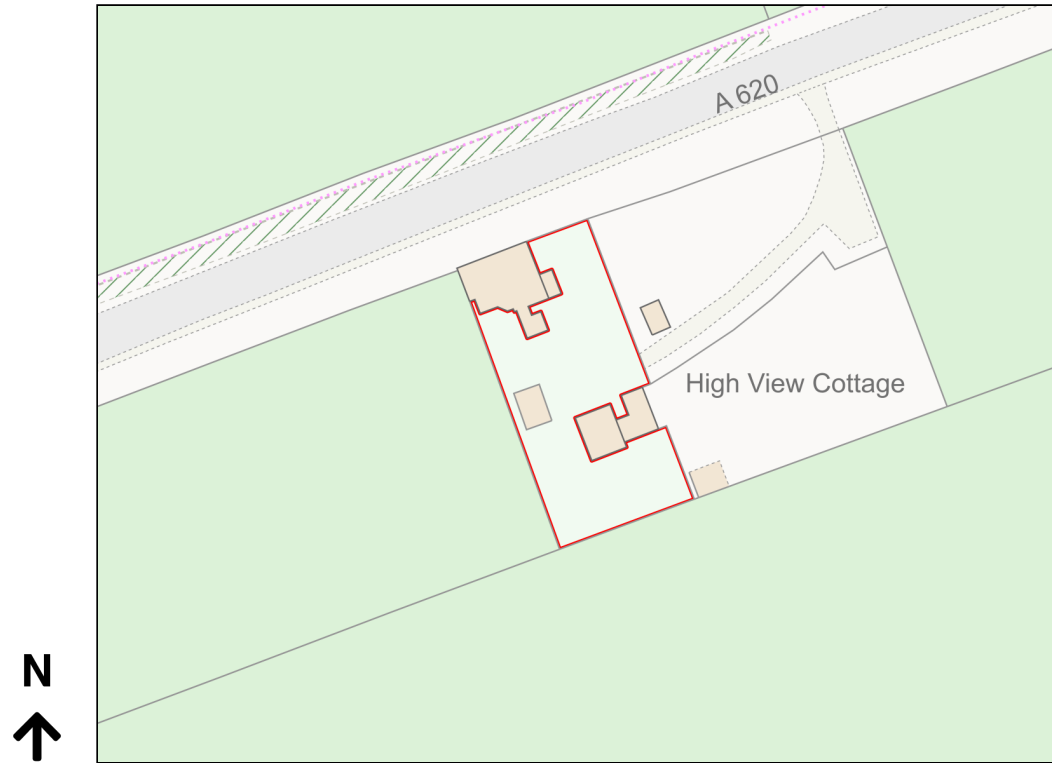

Location Plan

Site Address: High View Cottage, Clarborough Hill, Clarborough, DN22 9EA

Date Produced: 07-Mar-2024

Scale: 1:1250 @A4

Planning Portal Reference: PP-12868969v1