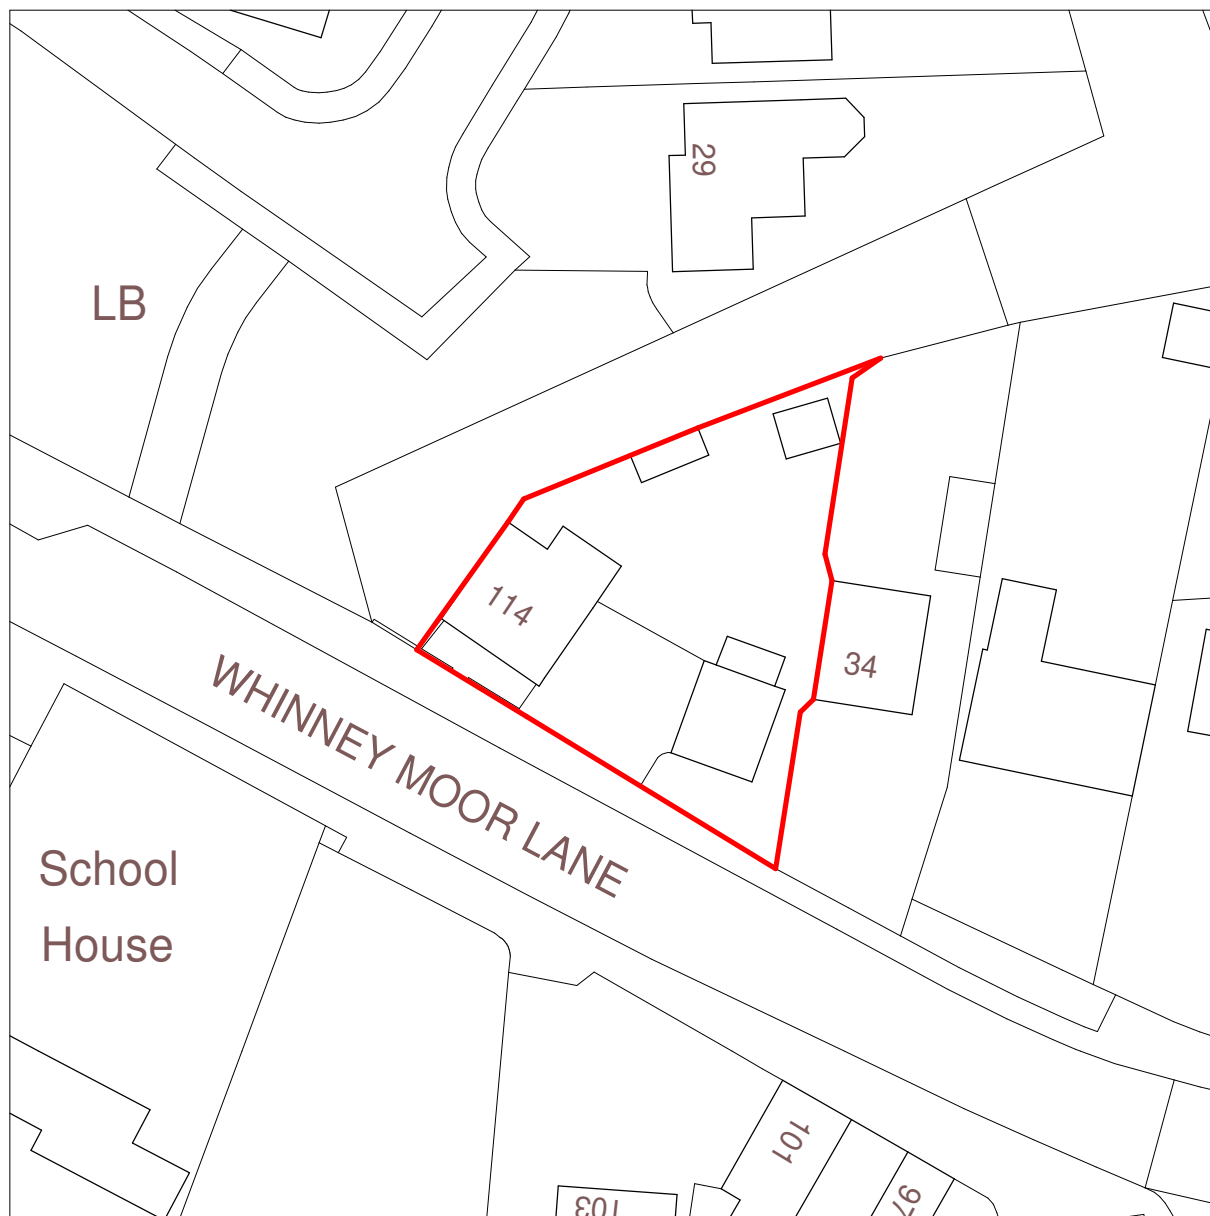

All Hallows Cottage
114 Whinney Moor Lane
Retford

Existing Block Plan
Scale 1:500
A4 Sheet