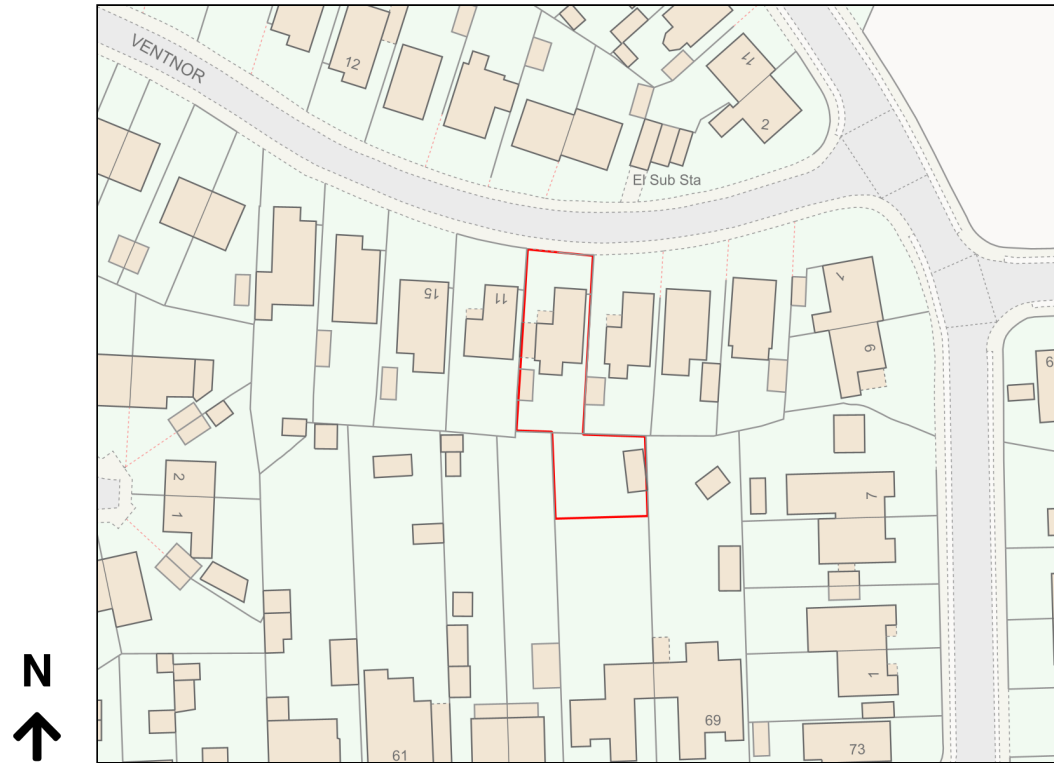

# Location Plan

Site Address: 9, Ventnor Drive, Clacton On Sea, CO15 4PH

Date Produced: 31-Jan-2024

Scale: 1:1250 @A4

Planning Portal Reference: PP-12770976v1