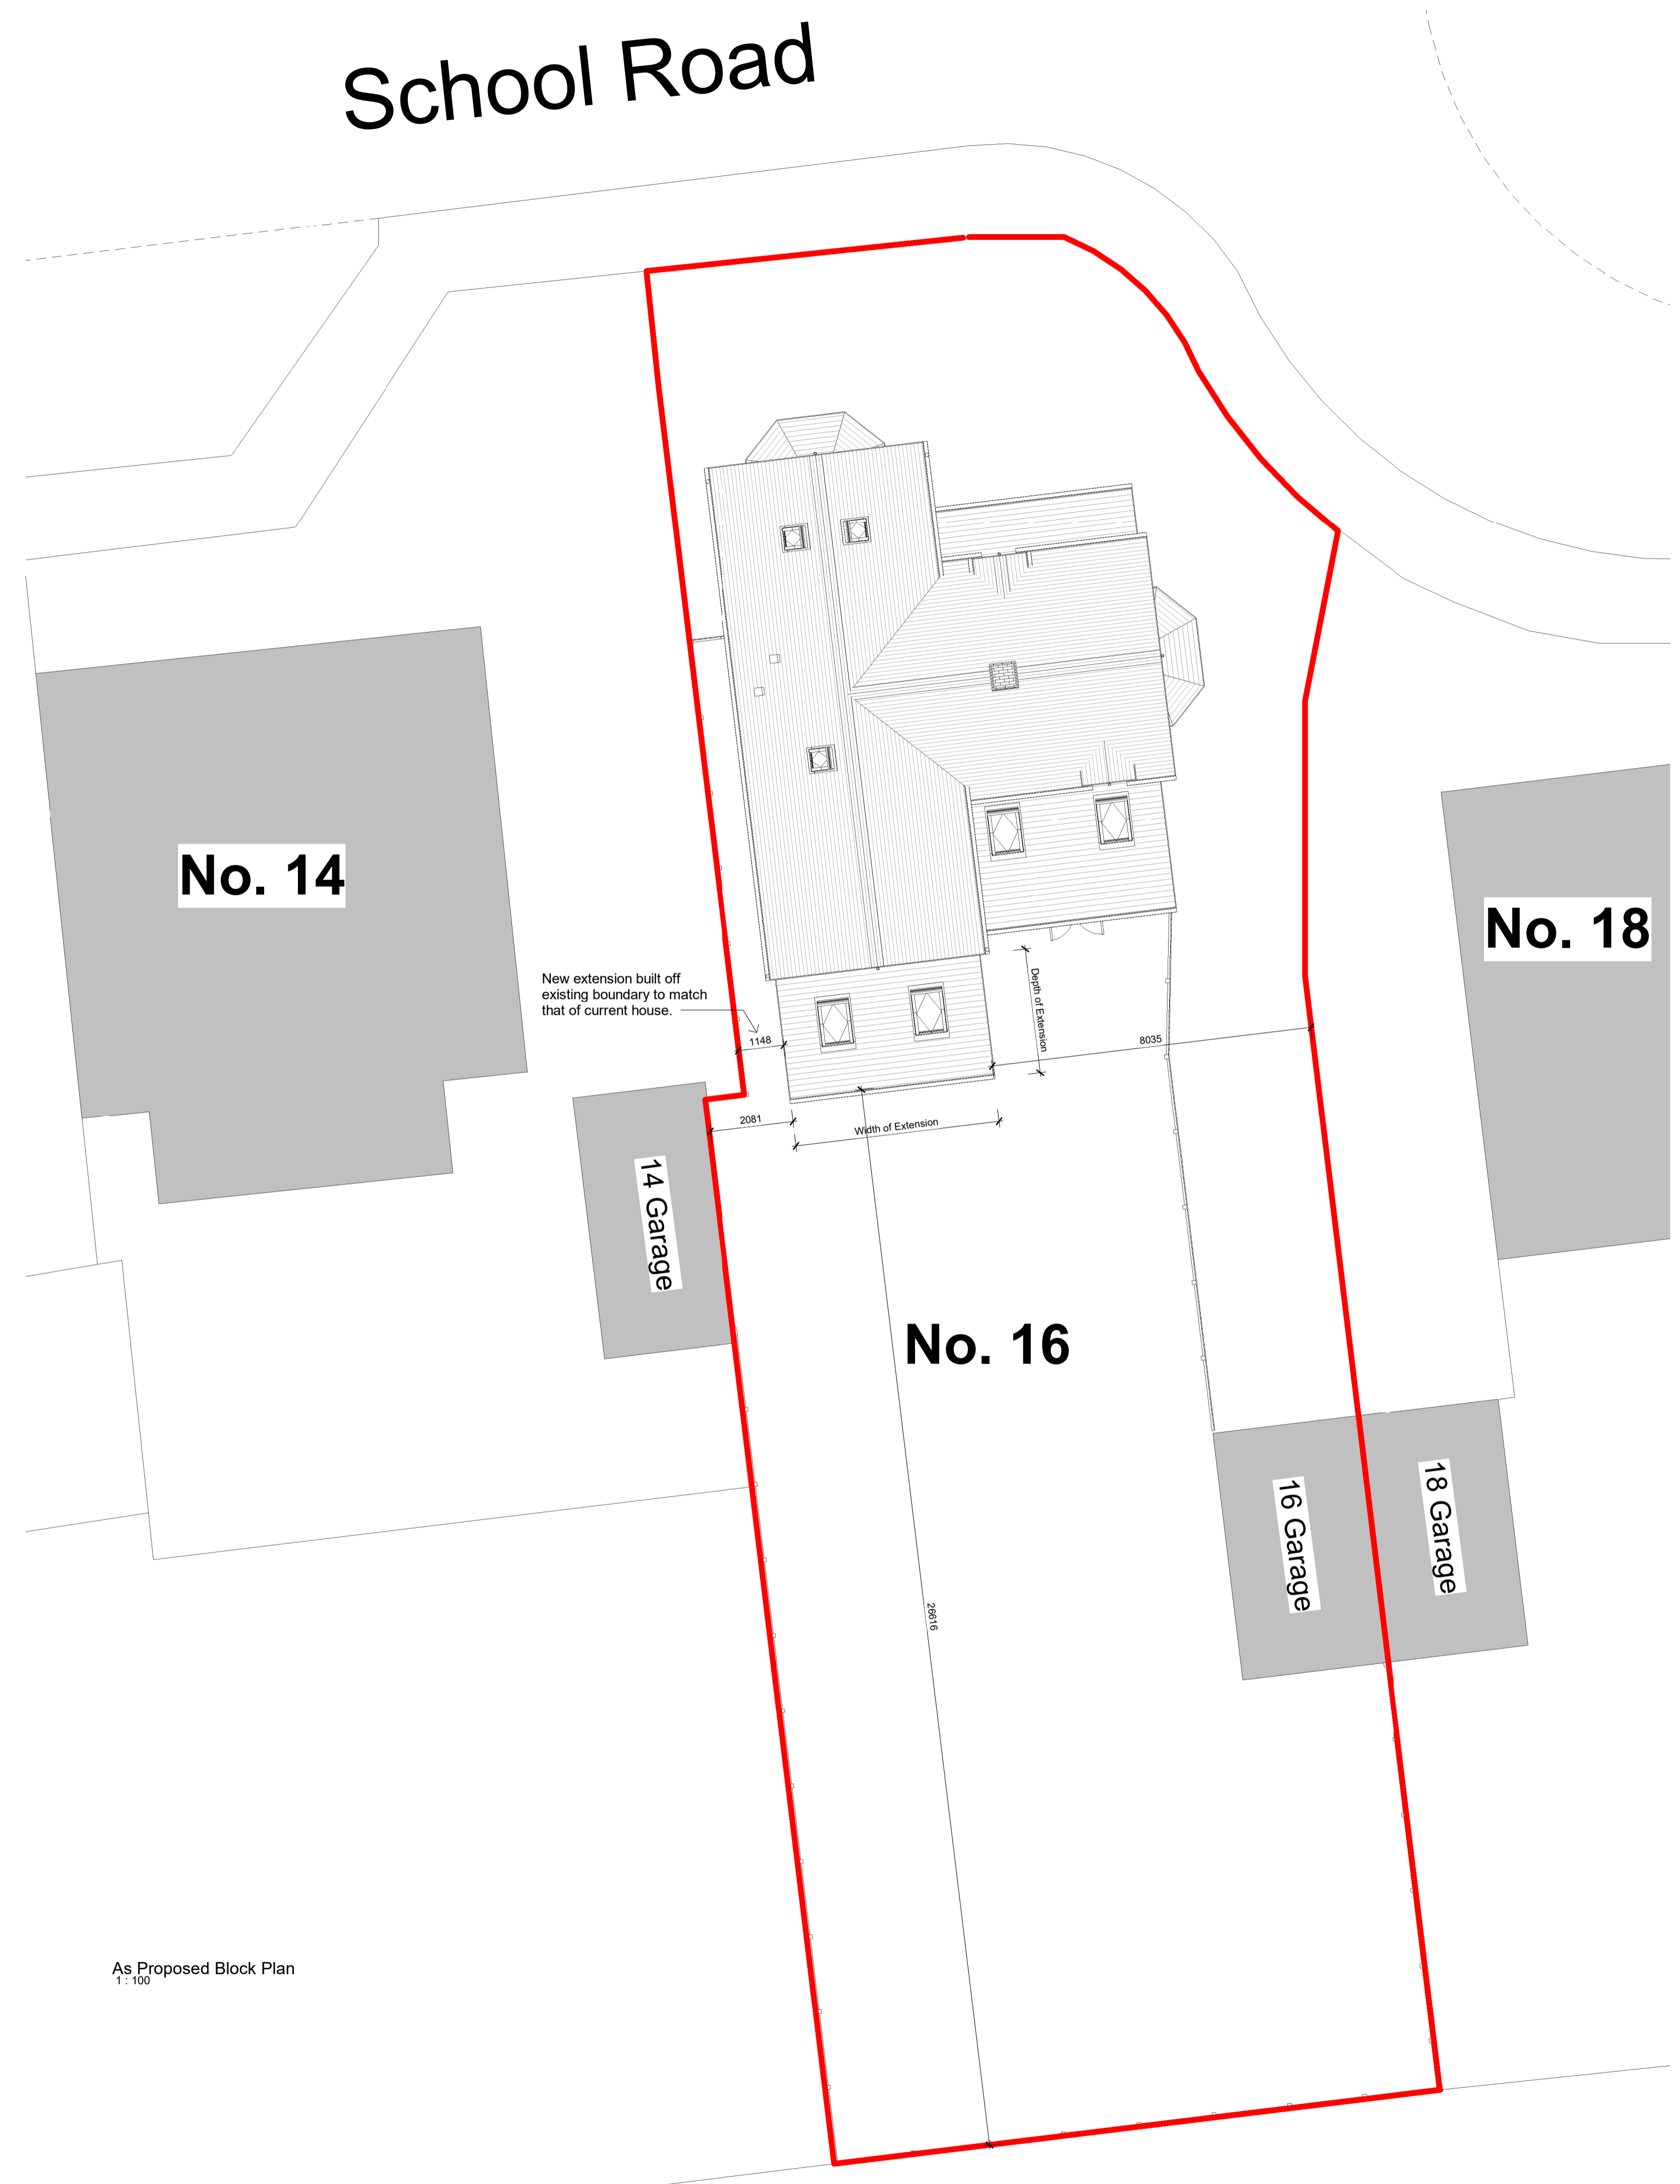

# School Road

This document references the following file:-

Reference Name	Status	Revision
PC-XX-XX-M3-Designer-001_L903		V1

Revisions	Date	Drawn / Chk'd
* First Issue	06/03/2024	M.W
A Dims from proposed extension to boundaries added	15/03/2024	M.W

As Proposed Block Plan  
1:100

Client  
**Mr Jérôme Ingenhoff**

Project  
16 Rosewood Park, Mistley,  
Manningtree, CO11 1UH

Title  
**As Proposed Block Plan**

Project N° Drawing N° Revision  
**L903 - 101 A**

Scale - unless otherwise stated Status Issued For  
1:100 @ A1 Planning

BS 1192 Ref.  
PC-Designer-101