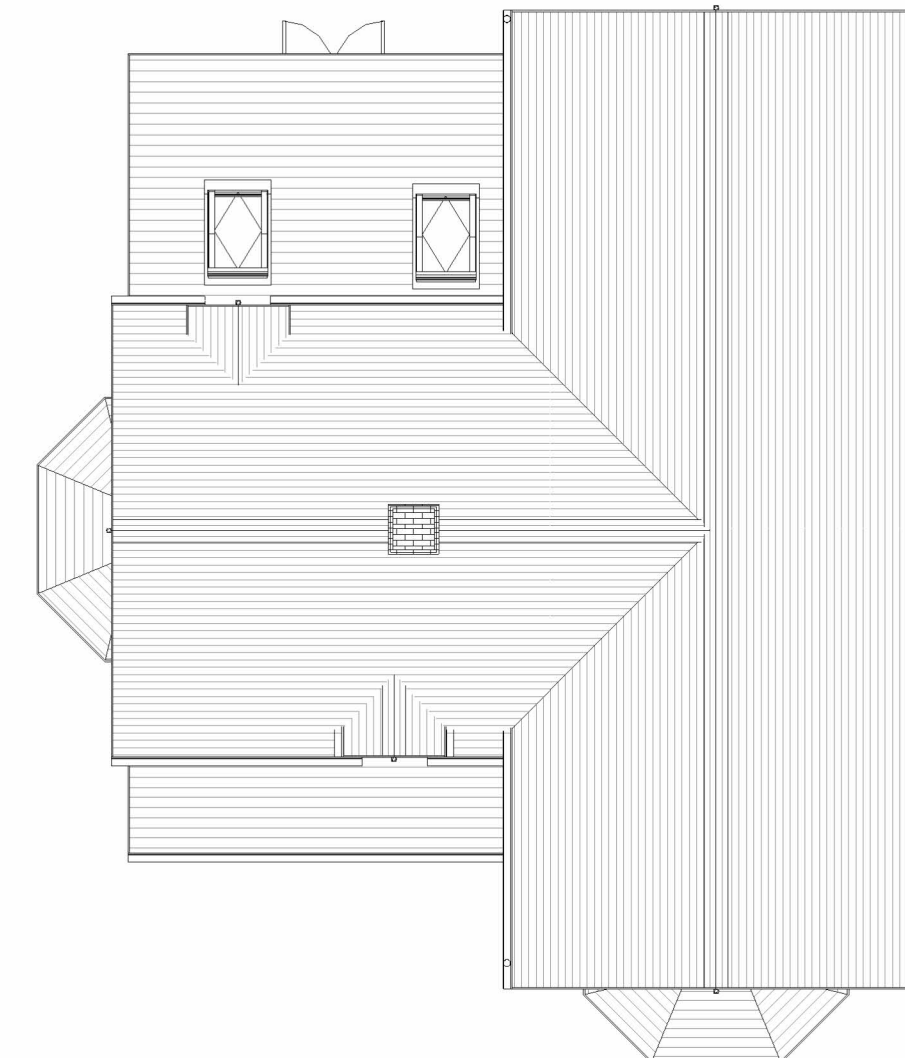

This document references the following file:-		
Reference Name	Status	Revision
PC-XX-XX-MS-Designer-001_L903		V1

Revisions	Date	Drawn / Chk'd
* First Issue	23/01/2024	M.W

As Existing - Front Elevation

As Existing - Utility Side Elevation

As Existing - Rear Elevation

As Existing - Side Elevation

As Existing - GA Ground Floor Plan  
1:100

As Existing - GA First Floor Plan  
1:100

As Existing - GA Roof Plan  
1:100

Client

Mr Jérôme Ingenhoff

Project

16 Rosewood Park, Mistley

Title

As Existing Plans & Elevations

Project N° Drawing N° Revision

**L903 - 102** \*

Scale - unless otherwise stated Status Issued For

1 : 100 @ A1 Planning

BS 1192 Ref.