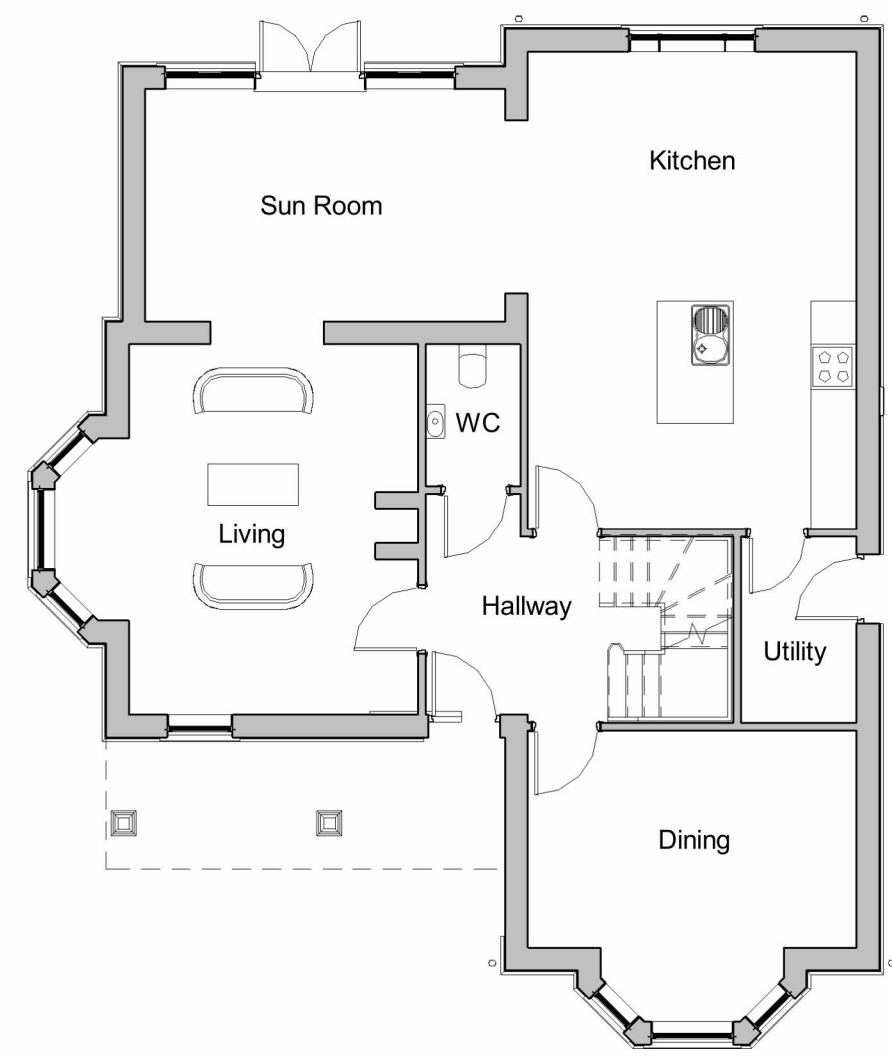

This document references the following file:-		
Reference Name	Status	Revision
PC-XX-XX-MS-Designer-001_L903		V1

Revisions	Date	Drawn / Chk'd
* First Issue	23/01/2024	M.W

As Existing - Front Elevation

As Existing - Utility Side Elevation

As Existing - Rear Elevation

As Existing - Side Elevation

As Existing - GA Ground Floor Plan  
1:100

As Existing - GA First Floor Plan  
1:100

As Existing - GA Roof Plan  
1:100

Client

Mr Jérôme Ingenhoff

Project