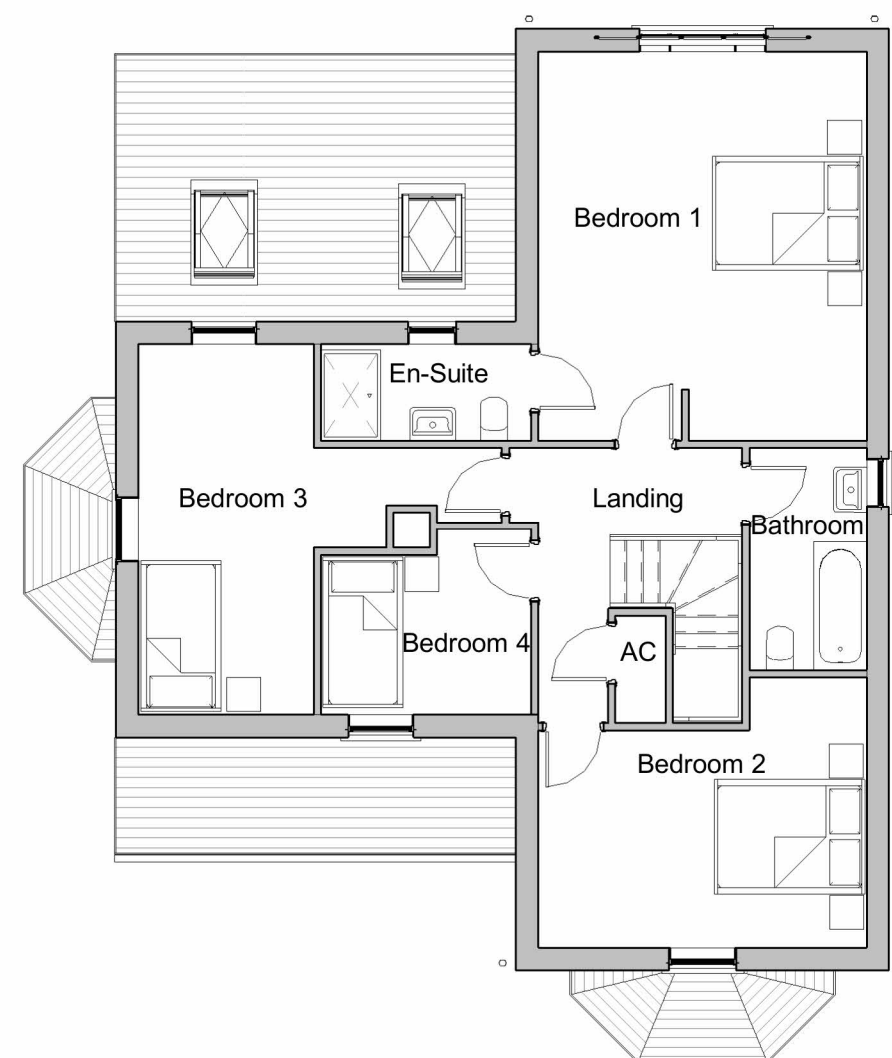

This document references the following file:-		
Reference Name	Status	Revision
PC-XX-XX-MS-Designer-001_L903		V1

Revisions	Date	Drawn / Chk'd
* First Issue	23/01/2024	M.W

As Existing - Front Elevation

As Existing - Utility Side Elevation

As Existing - Rear Elevation

As Existing - Side Elevation

As Existing - GA Ground Floor Plan  
1:100

As Existing - GA First Floor Plan  
1:100

As Existing - GA Roof Plan  
1:100

Client

Mr Jérôme Ingenhoff

Project

16 Rosewood Park, Mistley

Title

As Existing Plans & Elevations

Project N° Drawing N° Revision

**L903 - 102** \*

Scale - unless otherwise stated Status Issued For

1 : 100 @ A1 Planning

BS 1192 Ref.