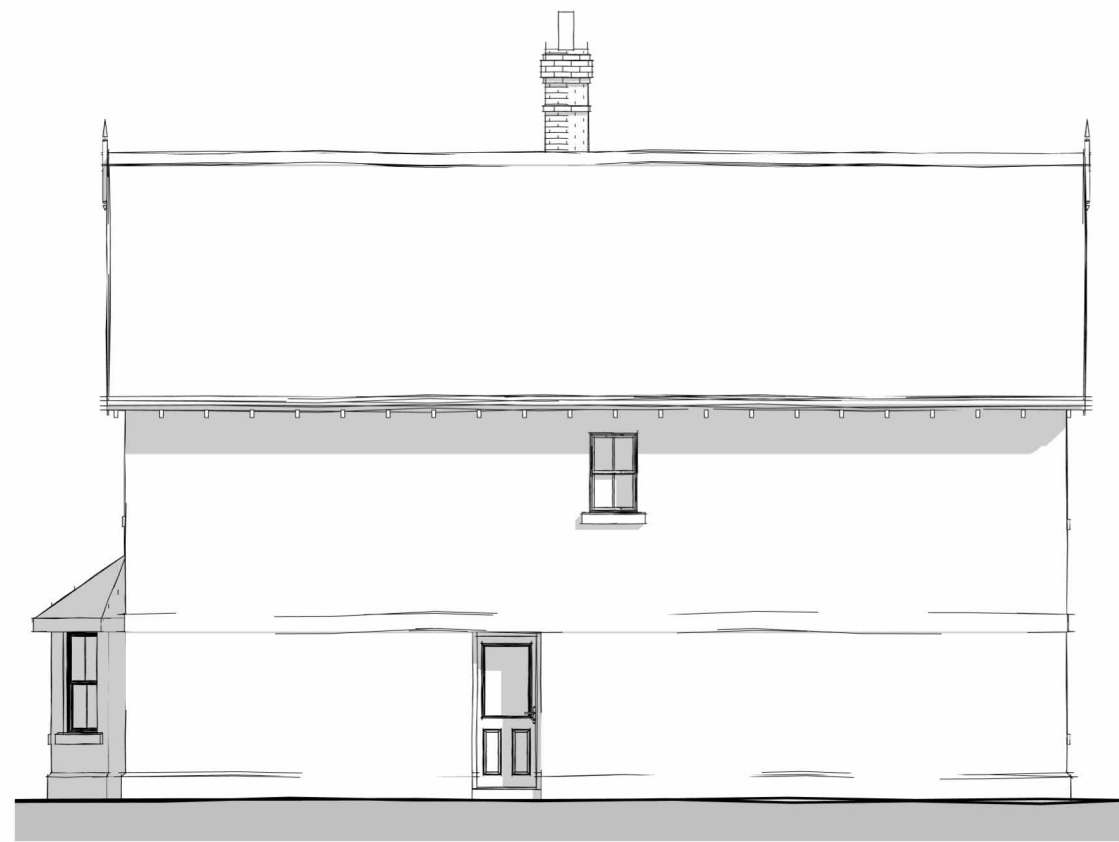

This document references the following file:-		
Reference Name	Status	Revision
PC-XX-XX-MS-Designer-001_L903		V1

Revisions	Date	Drawn / Chk'd
* First Issue	23/01/2024	M.W

As Existing - Front Elevation

As Existing - Utility Side Elevation

As Existing - Rear Elevation

As Existing - Side Elevation

As Existing - GA Ground Floor Plan  
1:100

As Existing - GA First Floor Plan  
1:100

As Existing - GA Roof Plan  
1:100

Client

Mr Jérôme Ingenhoff

Project

16 Rosewood Park, Mistley

Title

As Existing Plans & Elevations

Project N° Drawing N° Revision

**L903 - 102** \*

Scale - unless otherwise stated Status Issued For

1 : 100 @ A1 Planning

BS 1192 Ref.