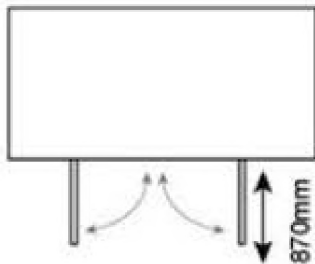

## ACCESS E PLUS EXTERNAL MEASUREMENTS

**Weight:**  
122kg (19.2 stone)  
**Door Aperture:**  
1600mm (5ft 3")  
**Base Size:**  
2450mm x 1150mm

**Door Clearance**  
870mm  
(2ft 10")

\* Please note, this product needs approx 100mm clearance at the back (from a wall/fence) as the top sticks/swings out a little when the lid is lifted.