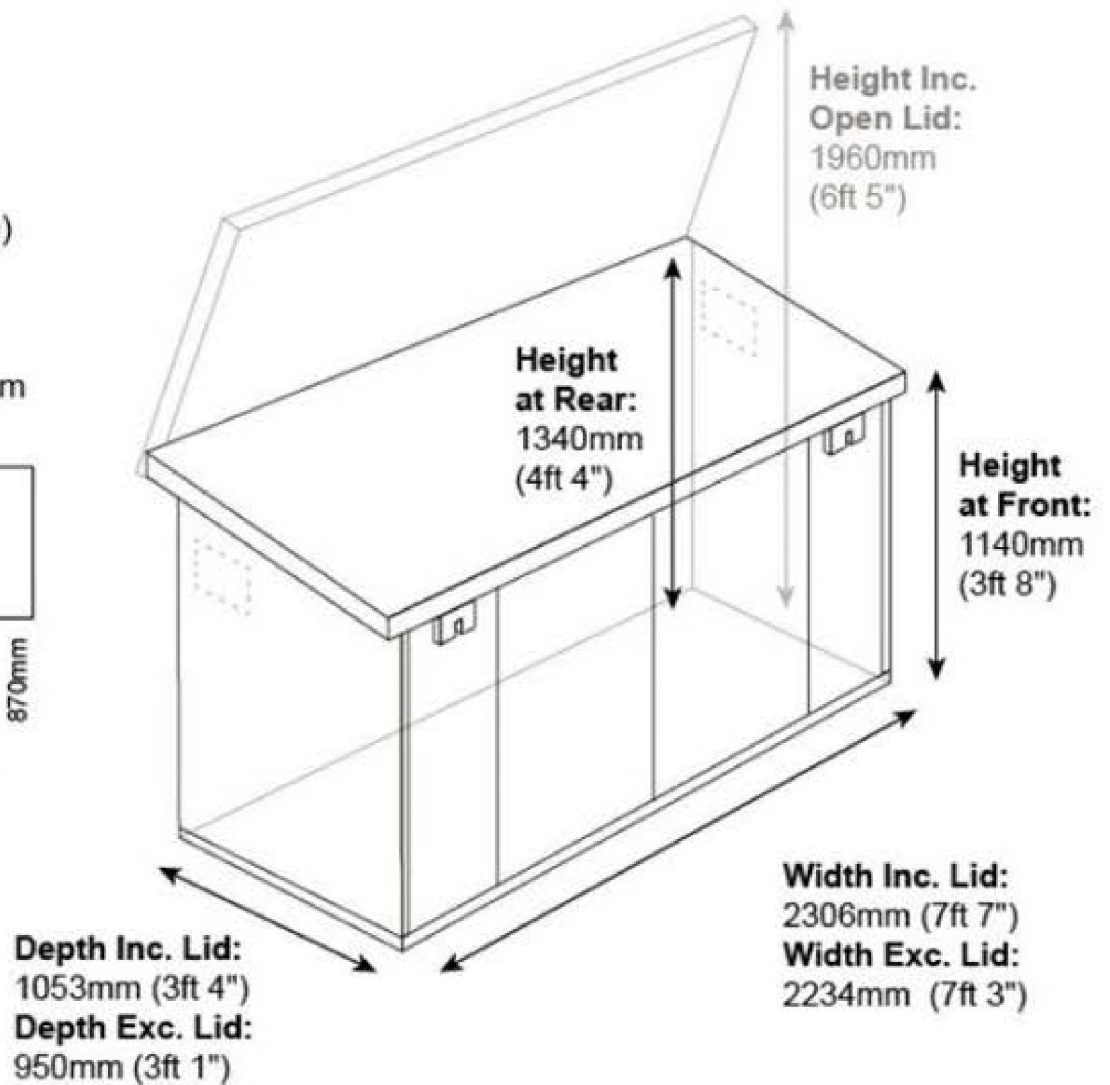

## ACCESS E PLUS EXTERNAL MEASUREMENTS

**Weight:**  
122kg (19.2 stone)  
**Door Aperture:**  
1600mm (5ft 3")  
**Base Size:**  
2450mm x 1150mm

**Door Clearance**  
870mm  
(2ft 10")

\* Please note, this product needs approx 100mm clearance at the back (from a wall/fence) as the top sticks/swings out a little when the lid is lifted.