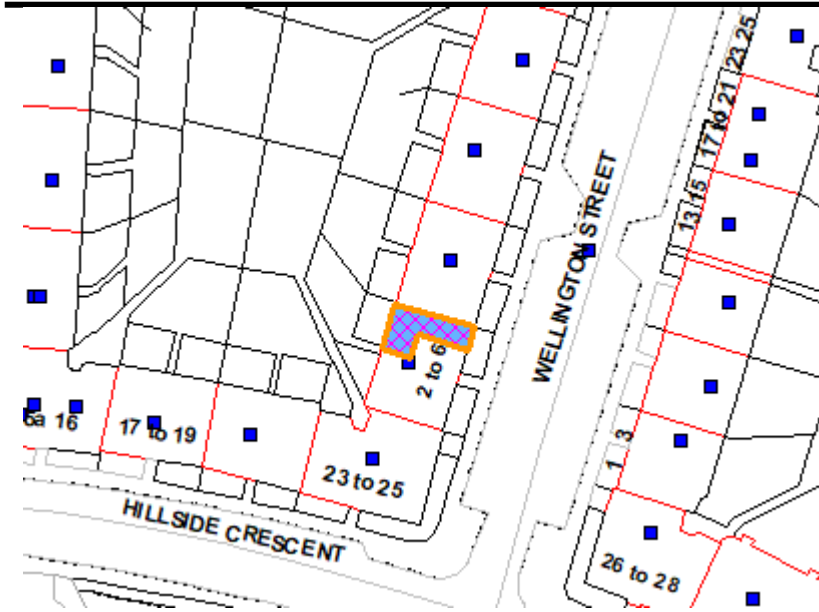

Neighbours Notified for 24/01310/FUL Date 25 March 2024

Location Plan

Reproduction from the Ordnance Survey mapping with permission of the Controller of Her Majesty's Stationery Office © Crown Copyright.
Unauthorised reproduction infringes Crown copyright and may lead to prosecution or civil proceedings. Licence Number 100023420 The City of Edinburgh Council 2012.

2F2 21 Hillside CrescentHillsideEdinburgh

21 Hillside Crescent HillsideEdinburgh

3F1 21 Hillside CrescentHillsideEdinburgh

1F2 21 Hillside CrescentHillsideEdinburgh

3F2 21 Hillside CrescentHillsideEdinburgh

2F1 21 Hillside CrescentHillsideEdinburgh

1F1 21 Hillside CrescentHillsideEdinburgh

22 Hillside Crescent HillsideEdinburghEH7 5EB

20 Hillside Crescent HillsideEdinburghEH7 5EB

3F2 16 Wellington StreetHillsideEdinburgh