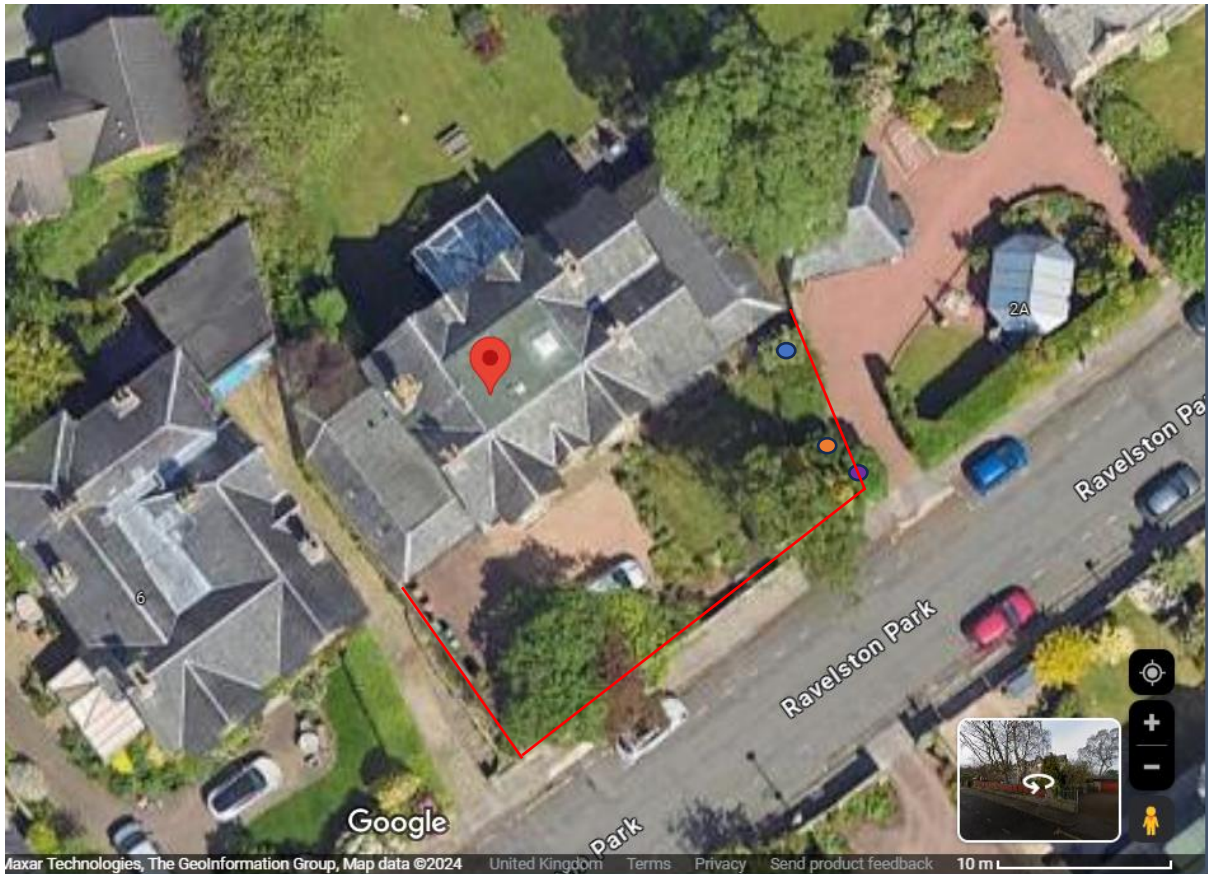

McLaren Tree Surgery Ltd  
4 Ravelston Park, EDINBURGH

T1 Cypress	fell to ground level and grind out stump to a minimum depth of 20cm below current ground level
T2 Cypress	
T3 Cypress (tree overhangs boundary line)	