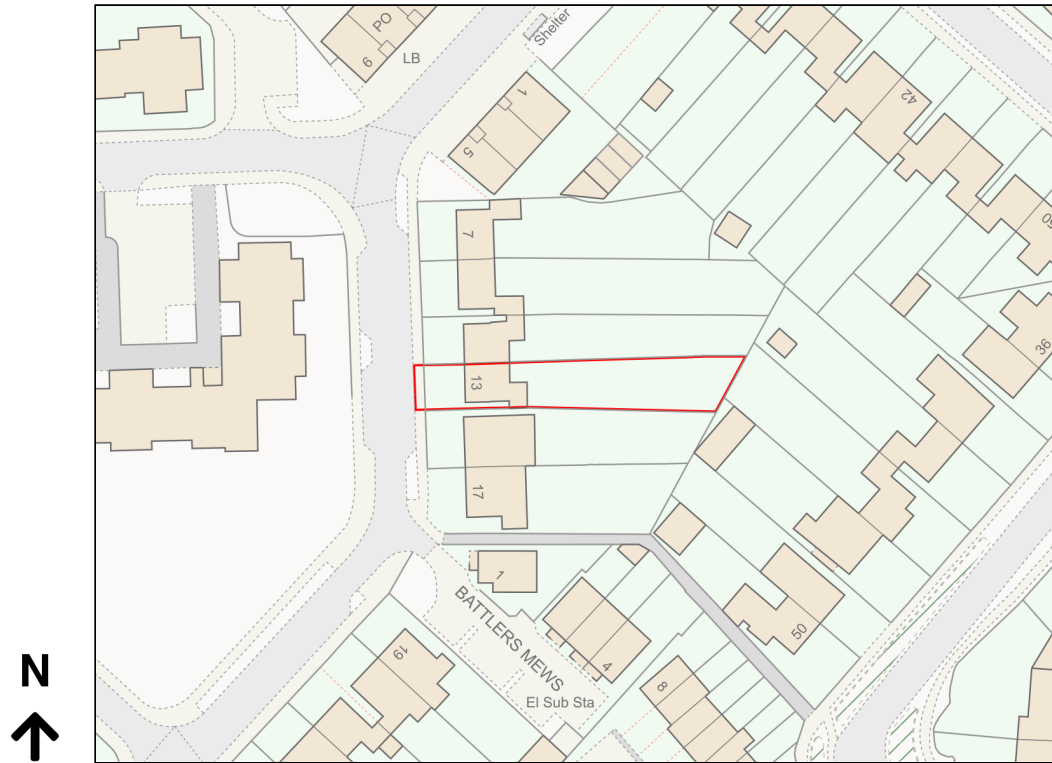

# Location Plan

Site Address: 13, Battlers Green Drive, Radlett, WD7 8NE

Date Produced: 21-Mar-2024

Scale: 1:1250 @A4

Planning Portal Reference: PP-12894893v2