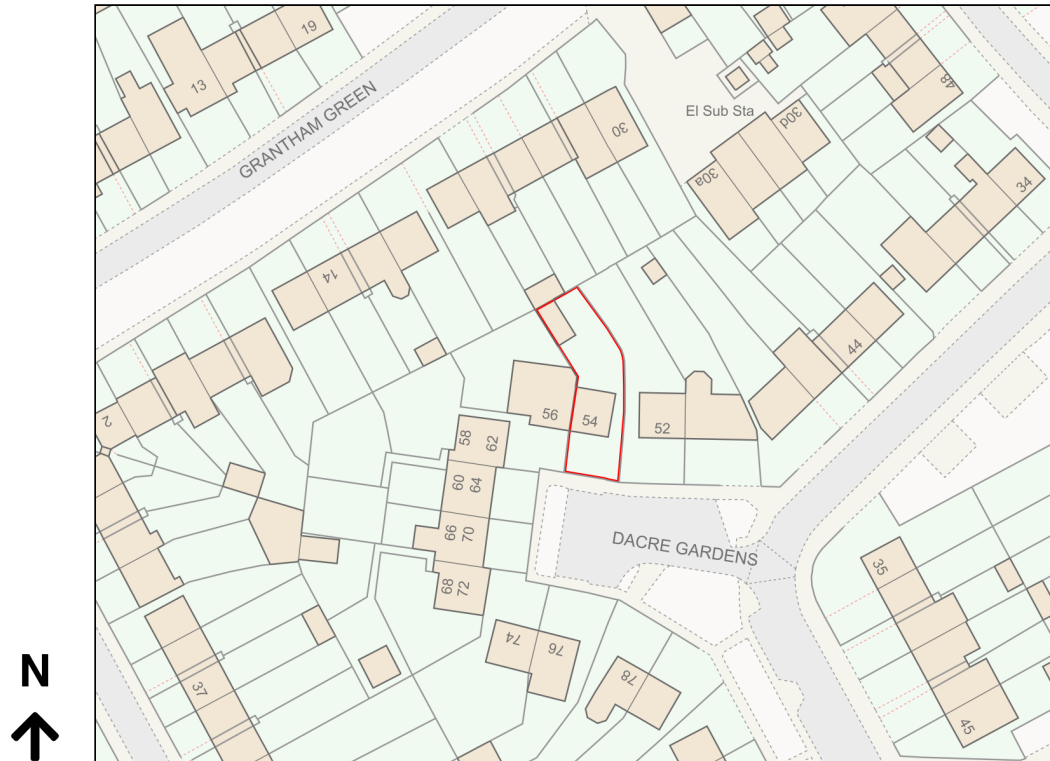

# Location Plan

Site Address: 54, Dacre Gardens, Borehamwood, WD6 2JW

Date Produced: 15-Mar-2024

Scale: 1:1250 @A4

Planning Portal Reference: PP-12895387v1