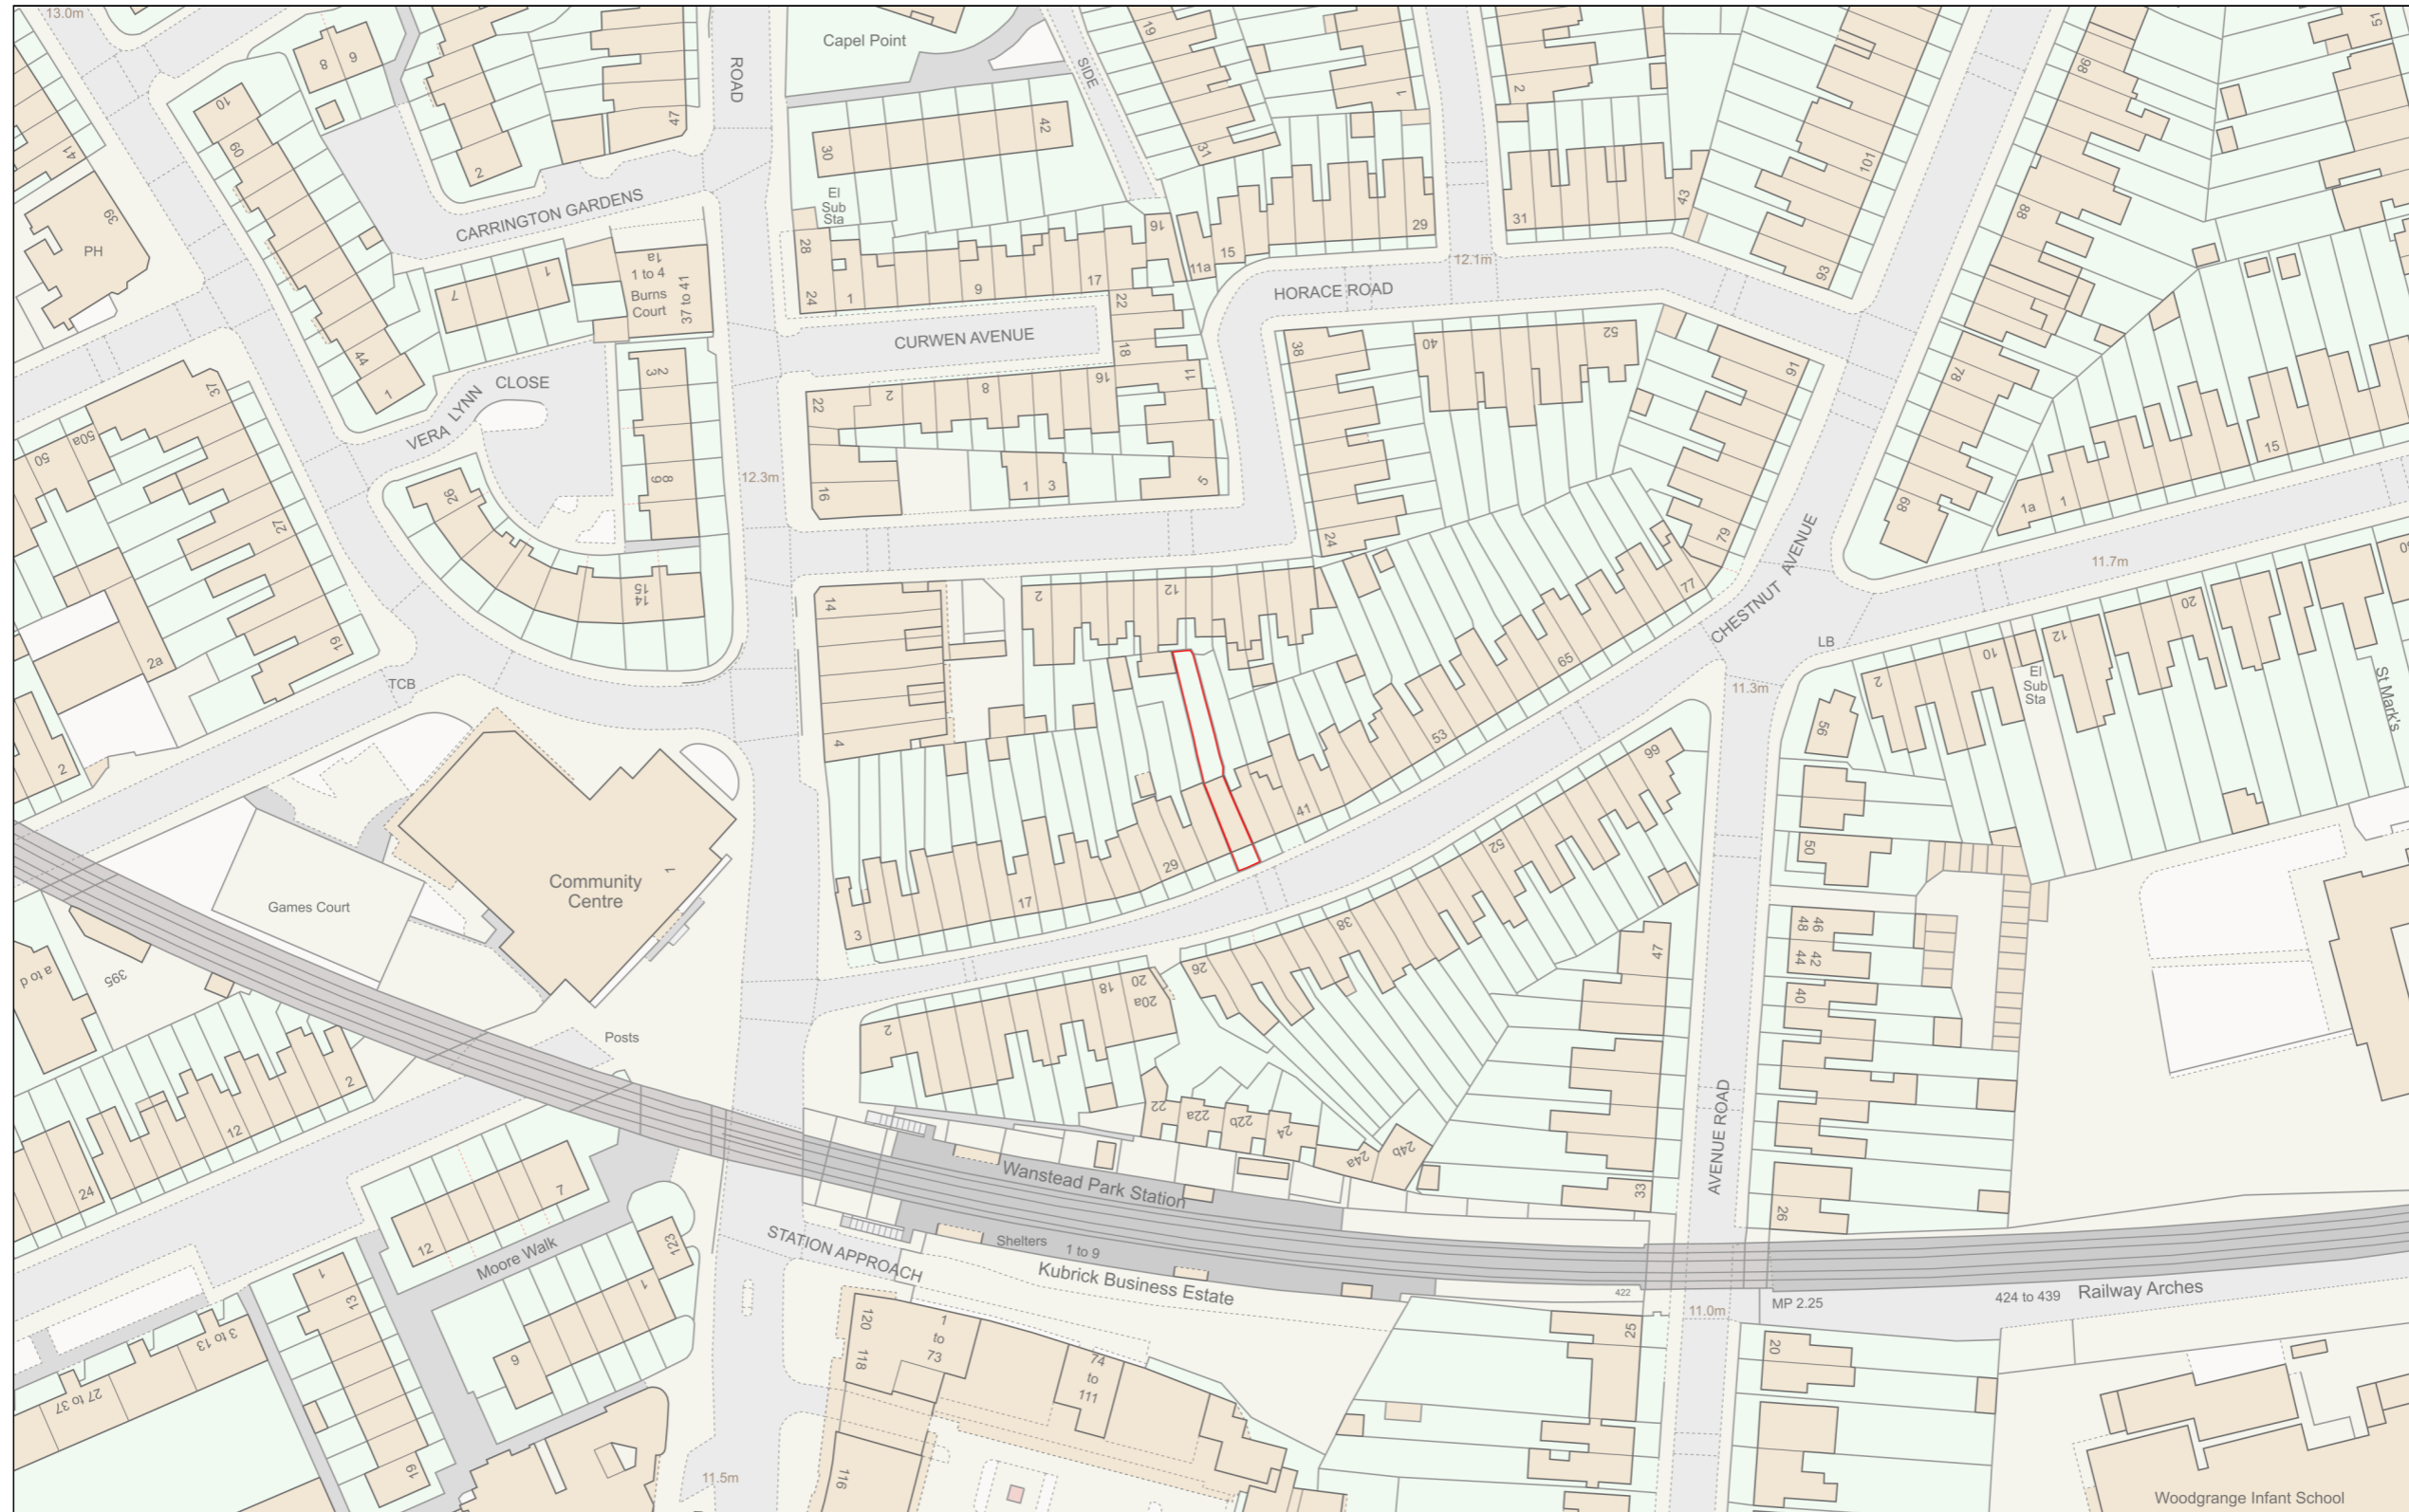

# Location Plan

Site Address: 35, Chestnut Avenue, Forest Gate, London, E7 0JQ

Date Produced: 18-Mar-2024

Scale: 1:1250 @A3

Planning Portal Reference: PP-12881484v1